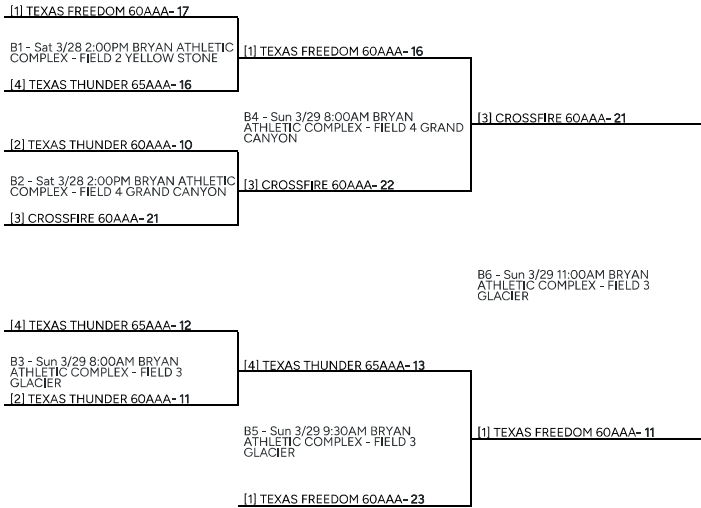

50AAA/60/65 Major Division

50AAA/60M DOUBLE ELIMINATION

65 MAJOR BEST 2 OF 3

60/65 AAA

60/65 AAA DOUBLE ELIMINATION

IF GAME

75AA/AAA

IF GAME