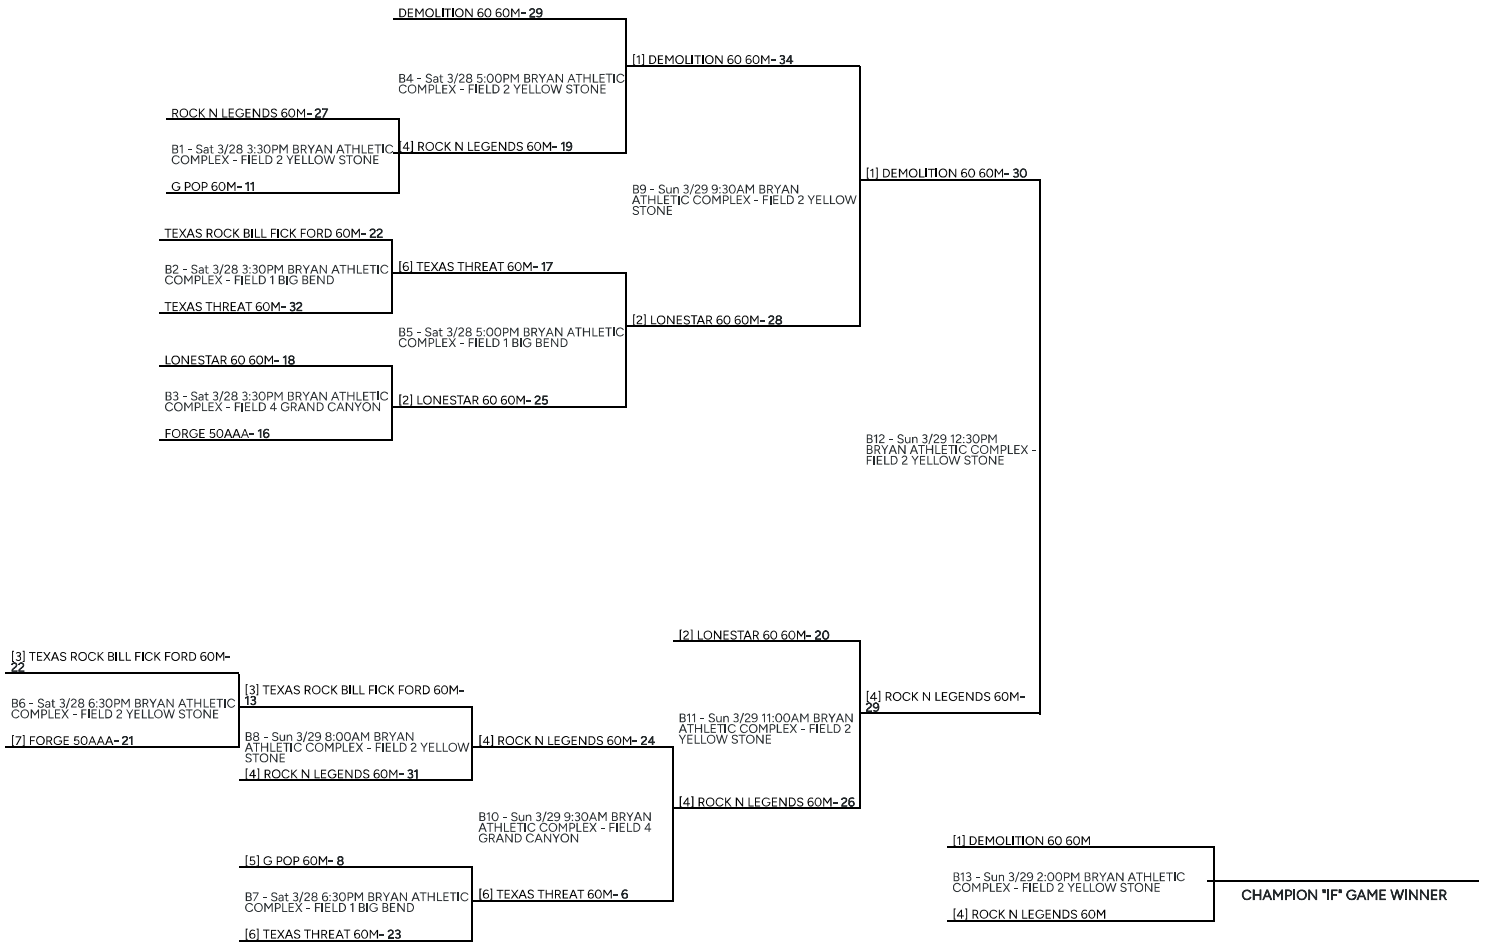

50AAA/60/65 Major Division

50AAA/60M DOUBLE ELIMINATION

65 MAJOR BEST 2 OF 3

60/65 AAA

60/65 AAA DOUBLE ELIMINATION

IF GAME

75AA/AAA

IF GAME