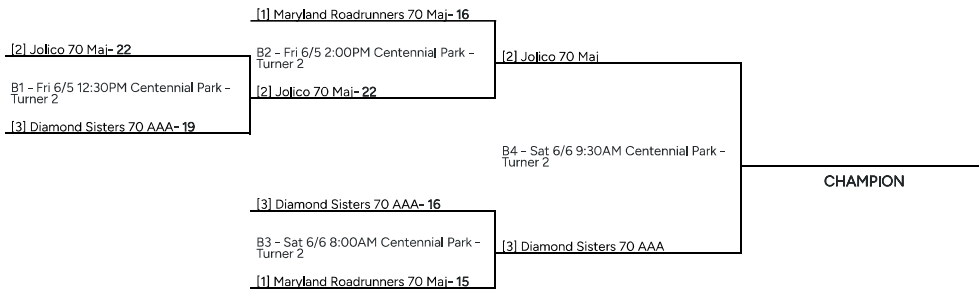

50AAA/50Maj

IF GAME

55 -60 Womens

[1] SoCo Batude 55 AAA
CHAMPION

CHAMPIO

IF
GAME

65+ Womens

IF GAME

70+ Women

IF GAME

80 + Womens

[1] Golden players 80 Maj-11

B1 - Fri 6/5 8:00AM Centennial Park - Turner 1

[4] Golden Girls 80 AAA- 9

[2] Ohio Tri Stars 80 AAA- 15

B2 - Fri 6/5 9:30AM Centennial Park - Turner 1

[3] Tennessee Senior Stars 80 AAA- 16

[4] Golden Girls 80 AAA- 2

B3 - Fri 6/5 12:30PM Centennial Park - Turner 1

[2] Ohio Tri Stars 80 AAA- 17

[1] Golden players 80 Maj- 15

B4 - Fri 6/5 2:00PM Centennial Park - Turner 1