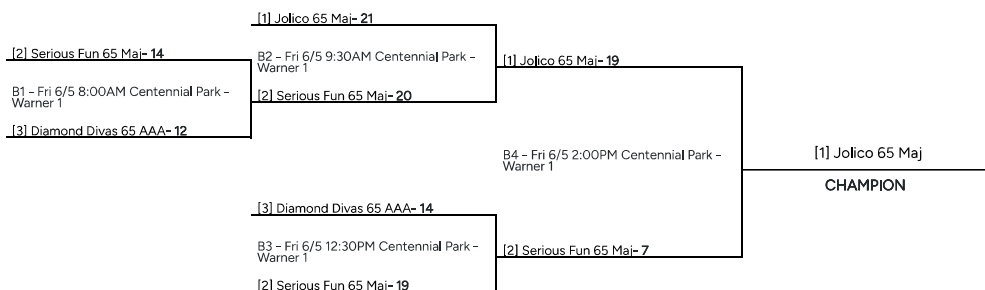

50AAA/50Maj

IF GAME

55 -60 Womens

[1] SoCo Batude 55 AAA
CHAMPION

CHAMPIO

IF
GAME

65+ Womens

IF GAME

70+ Women

IF GAME

80 + Womens

[1] Golden players 80 Maj-11

B1 - Fri 6/5 8:00AM Centennial Park - Turner 1

[4] Golden Girls 80 AAA- 9

[2] Ohio Tri Stars 80 AAA- 15

B2 - Fri 6/5 9:30AM Centennial Park - Turner 1

[3] Tennessee Senior Stars 80 AAA- 16

[4] Golden Girls 80 AAA- 2

B3 - Fri 6/5 12:30PM Centennial Park - Turner 1

[2] Ohio Tri Stars 80 AAA- 17

[1] Golden players 80 Maj- 15

B4 - Fri 6/5 2:00PM Centennial Park - Turner 1