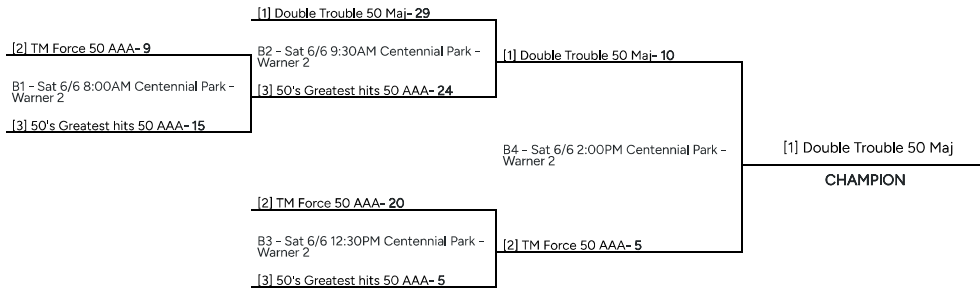

50AAA/50Maj

IF GAME

55 -60 Womens

[1] SoCo Batude 55 AAA
CHAMPION

CHAMPIO

IF
GAME

65+ Womens

IF GAME

70+ Women

IF GAME

80 + Womens

[1] Golden players 80 Maj-11

B1 - Fri 6/5 8:00AM Centennial Park - Turner 1

[4] Golden Girls 80 AAA- 9

[2] Ohio Tri Stars 80 AAA- 15

B2 - Fri 6/5 9:30AM Centennial Park - Turner 1