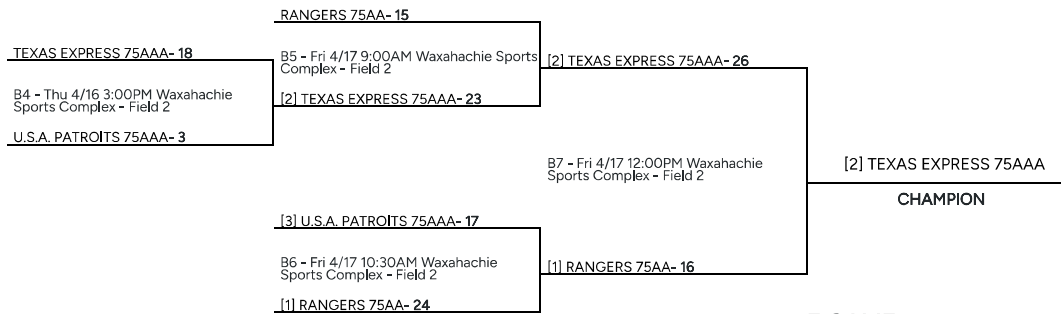

## 60AA/AAA DOUBLE ELIMINATION BRACKET

### IF GAME

## 75 GOLD DOUBLE ELIMINATION BRACKET