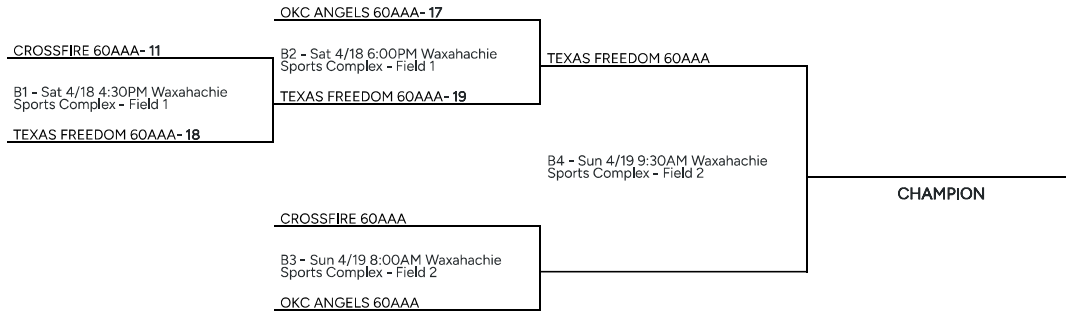

60 AAA

60AA/AAA DOUBLE ELIMINATION BRACKET