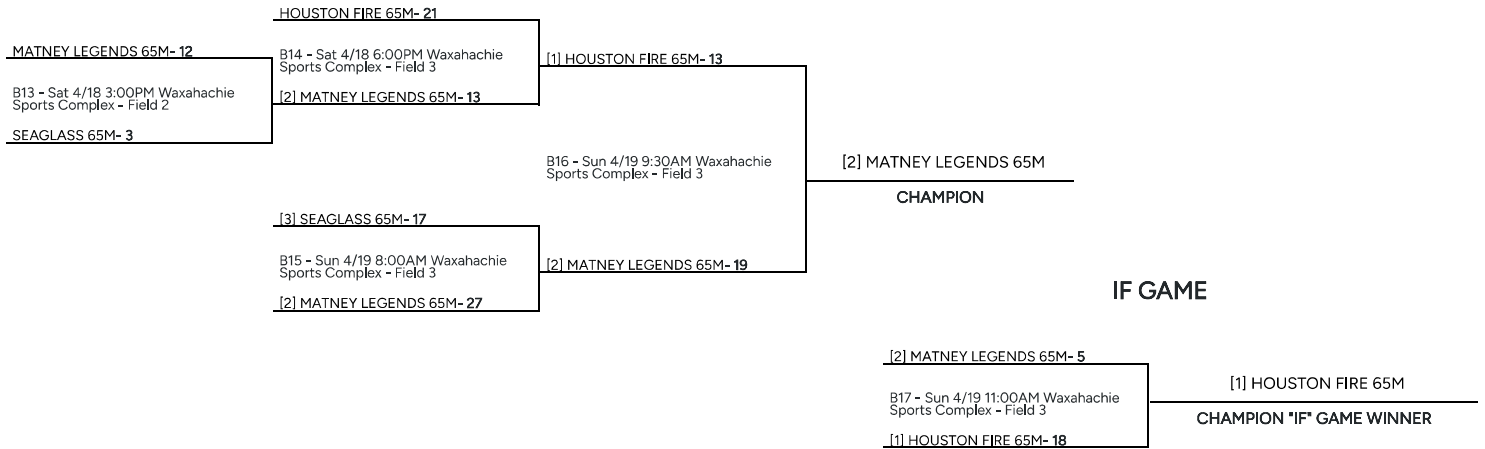

## 65M DOUBLE ELIMINATION BRACKET