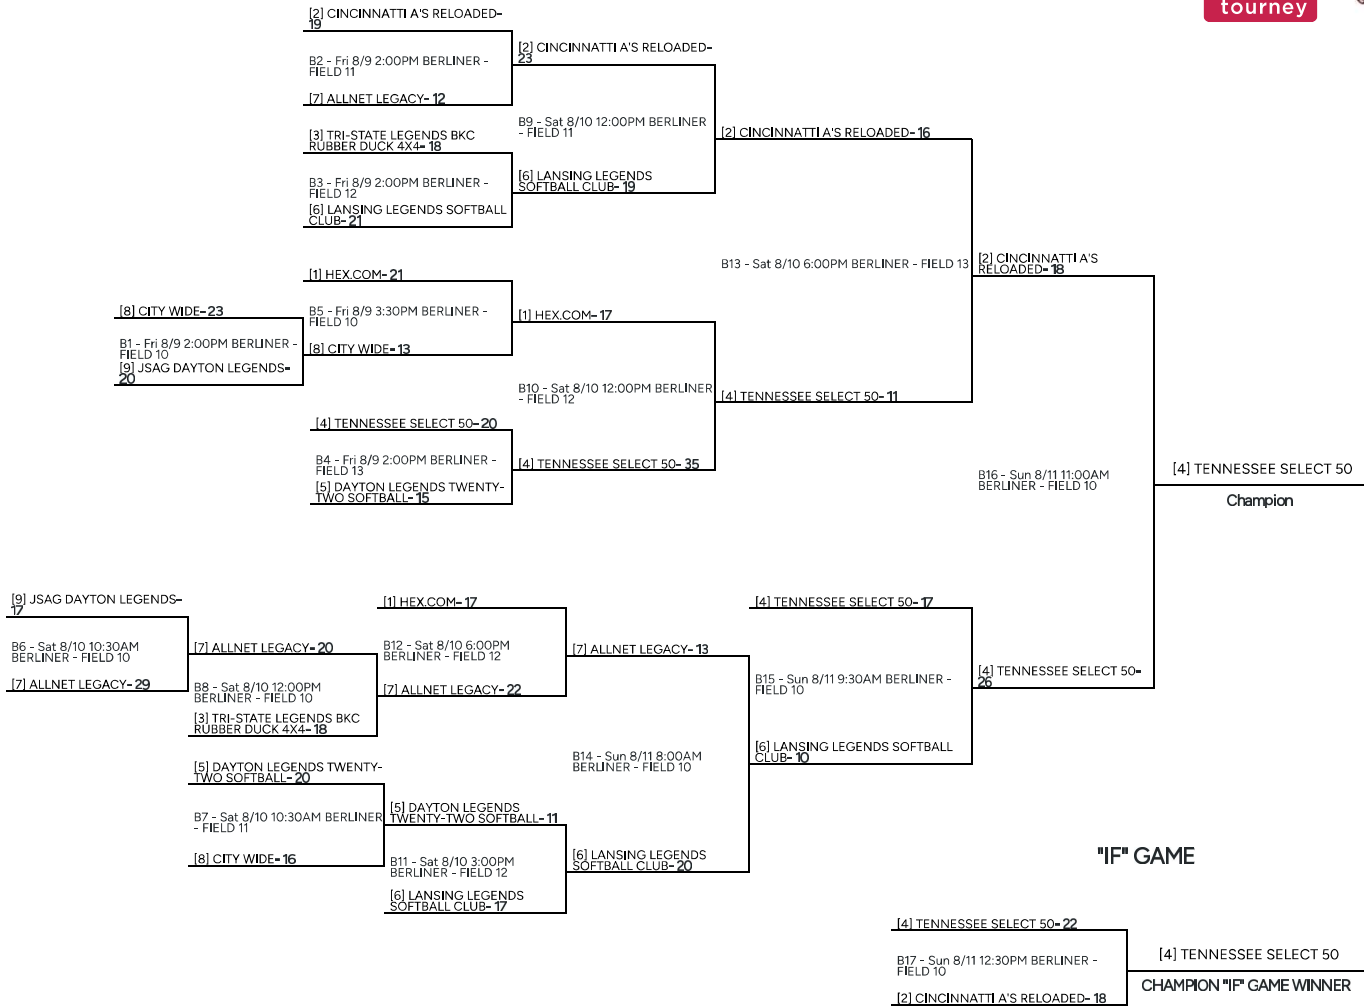

50 AAA Division

50 AAA DOUBLE ELIMINATION

50 M/50 55 MP Division

50M/50&55 MP DOUBLE ELIMINATION

IF GAME

55 AAA DIVISION

55 AAA DOUBLE ELIMINATION

55 Major Division

75 AAA Division

75 SILVER (AA)

75 GOLD DOUBLE ELIMINATION

80/85 AAA Division

80 GOLD

IF GAME

85 AAA

IF GAME