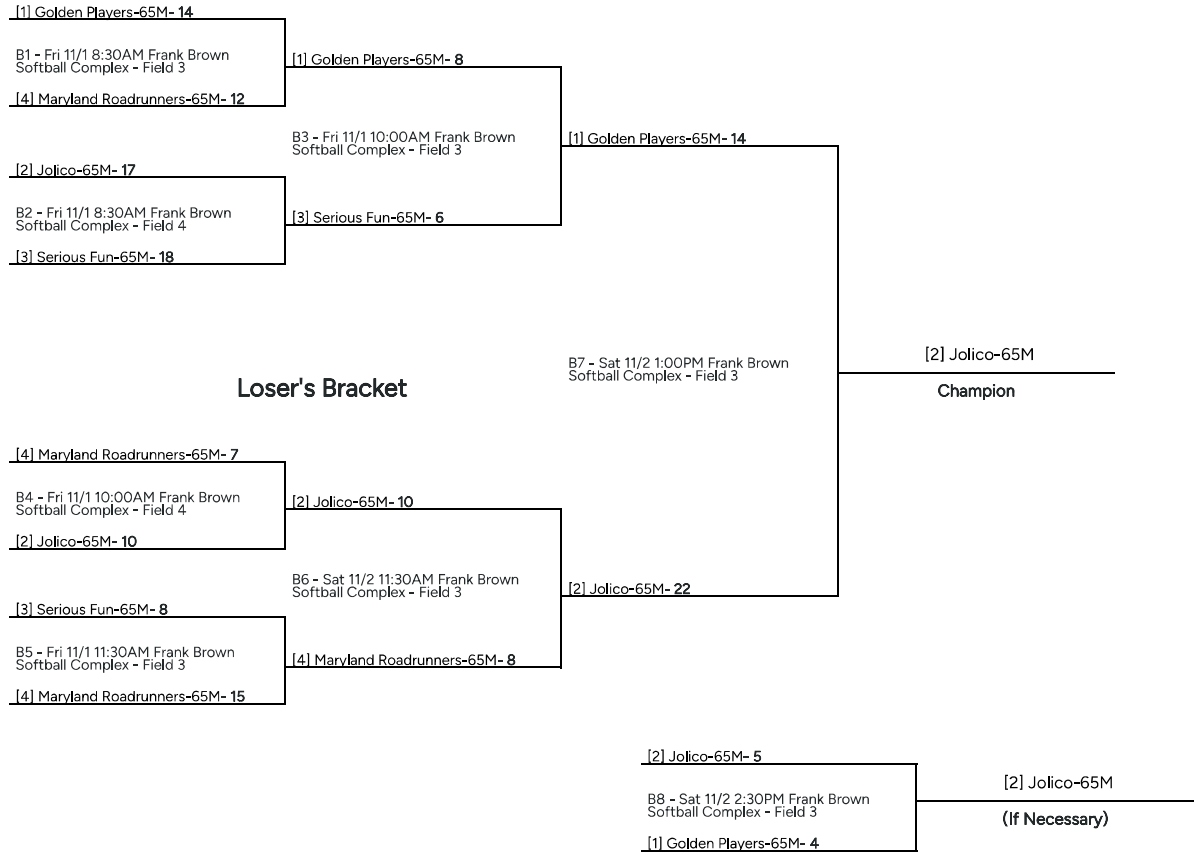

50/55+ Division

60+ AAA Division

Winner's Bracket

Loser's Bracket

IF GAME

60+ Major Division

Winner's Bracket

Loser's Bracket

65+ Major Division

65+ Major Division Bracket

65+AAA Division

65+ AAA Division Bracket

70+ Division

Winner's Bracket

70+ Division

Loser's Bracket