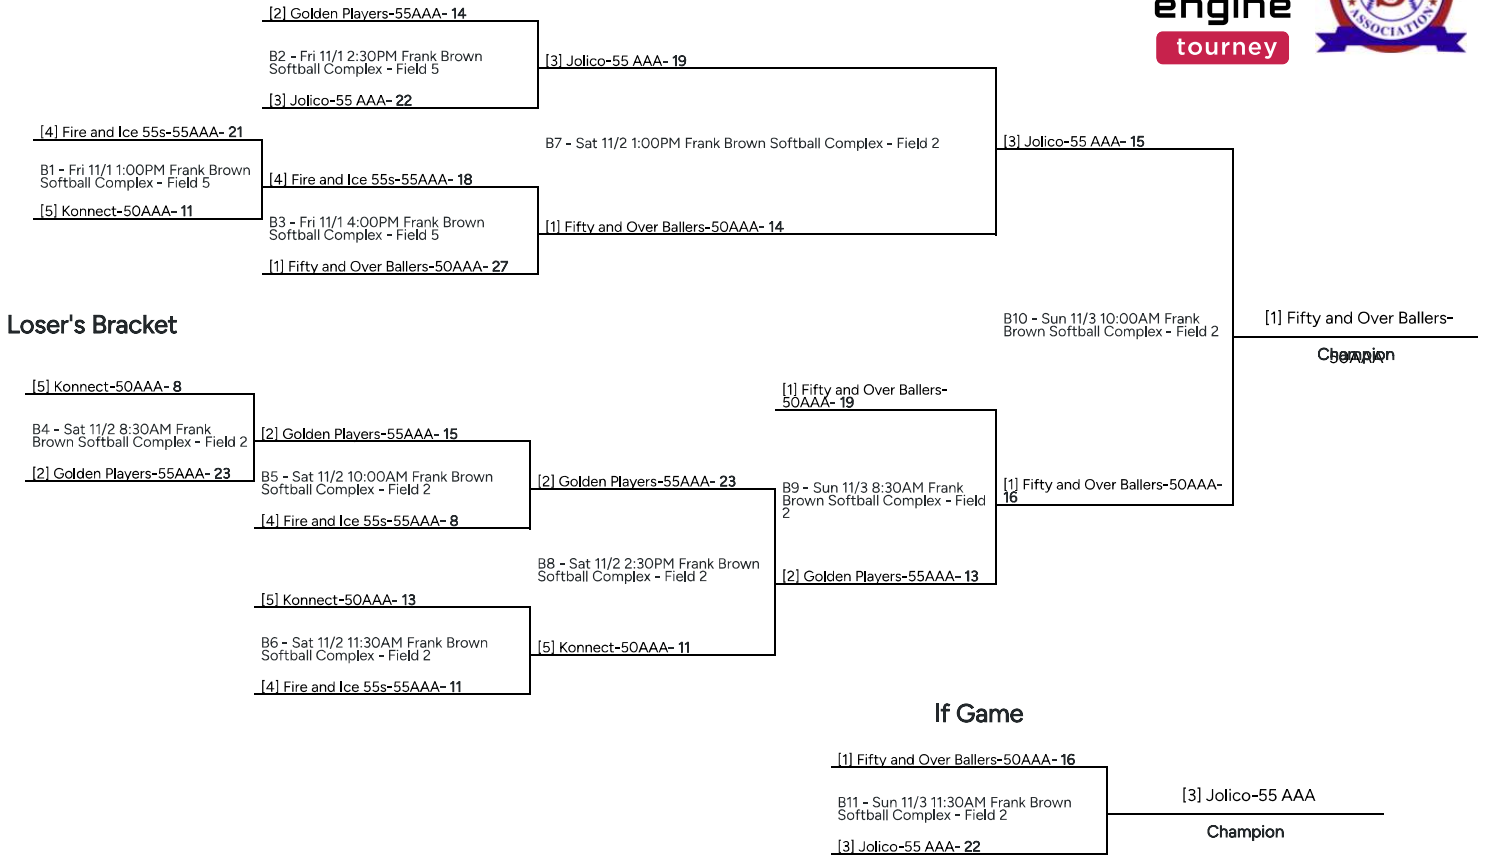

50/55+ Division

60+ AAA Division

Winner's Bracket

Loser's Bracket

IF GAME

60+ Major Division

Winner's Bracket

Loser's Bracket

65+ Major Division

65+ Major Division Bracket

65+AAA Division

65+ AAA Division Bracket

70+ Division

Winner's Bracket

70+ Division

Loser's Bracket