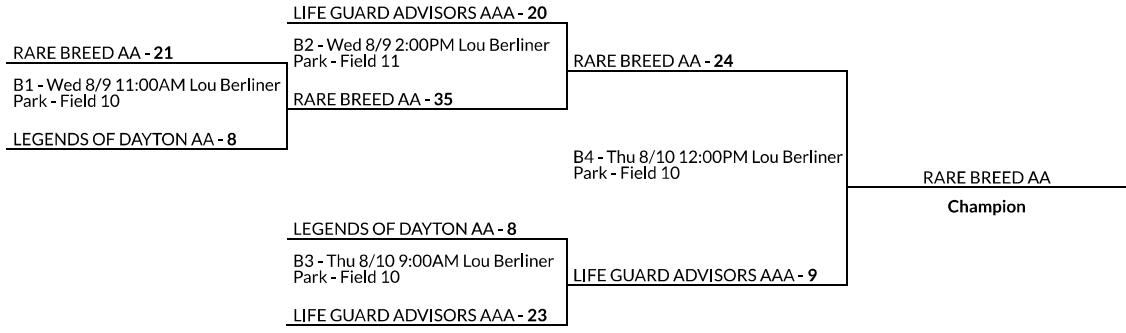

Division 1 - 75 PLUS

75 AA BRACKET

IF GAME

75 GOLD BRACKET

IF GAME

Division 1 -80/85 plus

85 PLUS BRACKET

IF GAME

80 AAA BRACKET