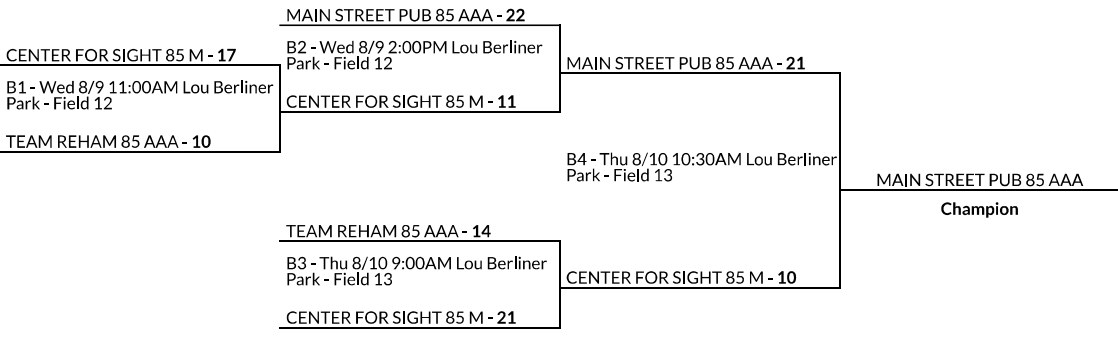

Division 1 - 75 PLUS

75 AA BRACKET

IF GAME

75 GOLD BRACKET

IF GAME

Division 1 -80/85 plus

85 PLUS BRACKET

IF GAME

80 AAA BRACKET