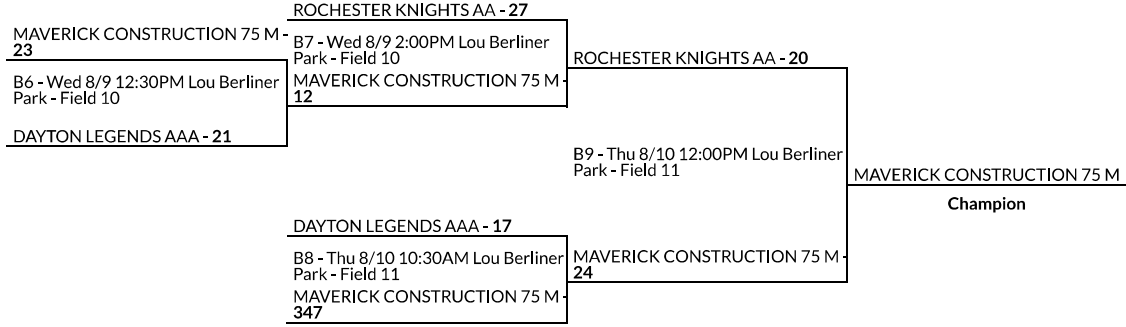

Division 1 - 75 PLUS

75 AA BRACKET

IF GAME

75 GOLD BRACKET

IF GAME

Division 1 -80/85 plus

85 PLUS BRACKET

IF GAME

80 AAA BRACKET