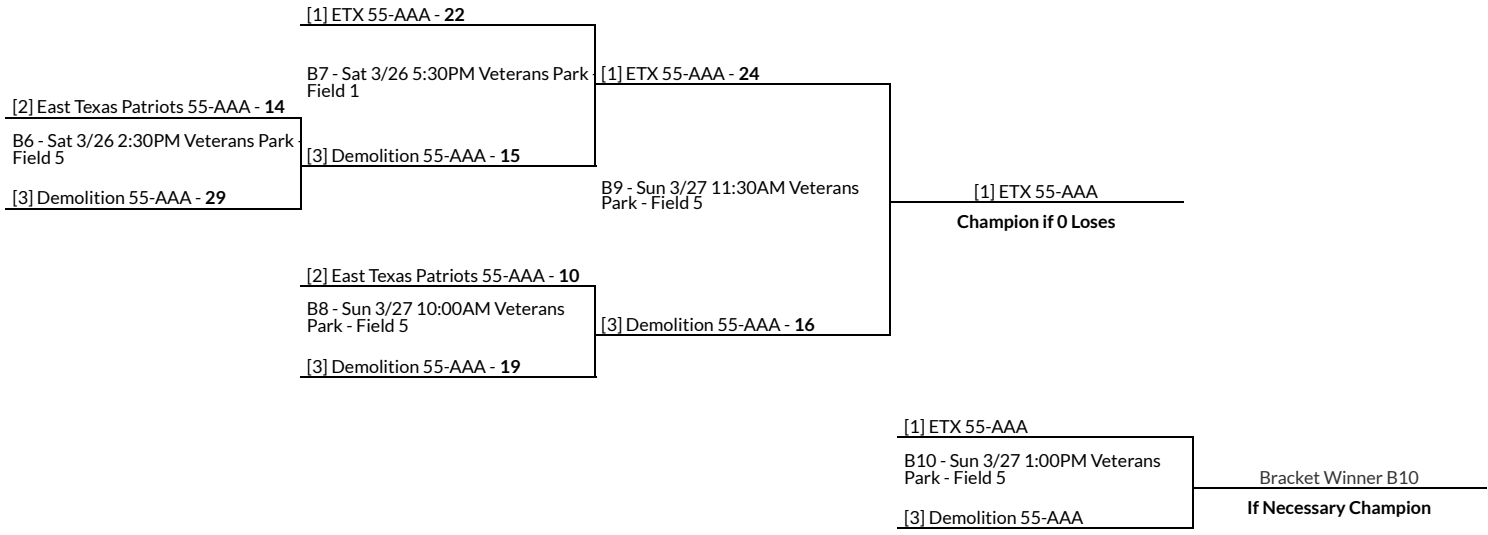

[2] Swingman Five O 50-AAA - 20

[1] Crossfire Fifties 50-AAA

Champion if 0 Loses

[1] Crossfire Fifties 50-AAA

B3 - Sun 3/27 10:00AM Veterans  
Park - Field 1

[2] Swingman Five O 50-AAA

Bracket Winner B3

If Necessary Champ

# 50/55+ Division

55+ Gold Division