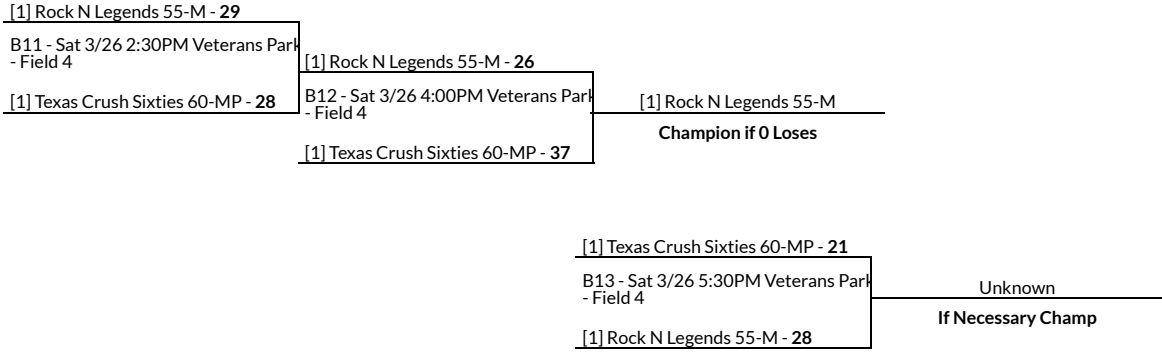

50/55+ Division

55+ Major Plus Division