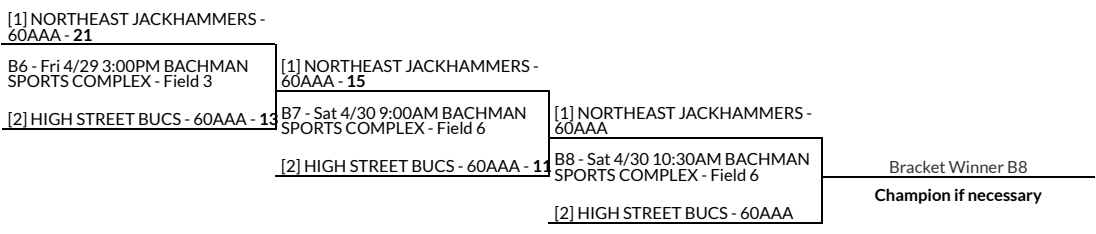

55 GOLD

60 MAJ/AAA

60 MAJOR Bracket

60+ AAA Bracket

65-70 MAJOR

[1] PROMOTION PHOENIX TUBE - 65M - 41

B2 - Fri 4/29 1:30PM BACHMAN SPORTS COMPLEX - Field 5

[1] PROMOTION PHOENIX TUBE - 65M - 31

Champion if 0 loses

[2] HIGH STREET BUCS - 65M - 28

B1 - Fri 4/29 12:00PM BACHMAN SPORTS COMPLEX - Field 5

[2] HIGH STREET BUCS - 65M - 14

B3 - Fri 4/29 3:00PM BACHMAN SPORTS COMPLEX - Field 5

[1] PROMOTION PHOENIX TUBE - 65M