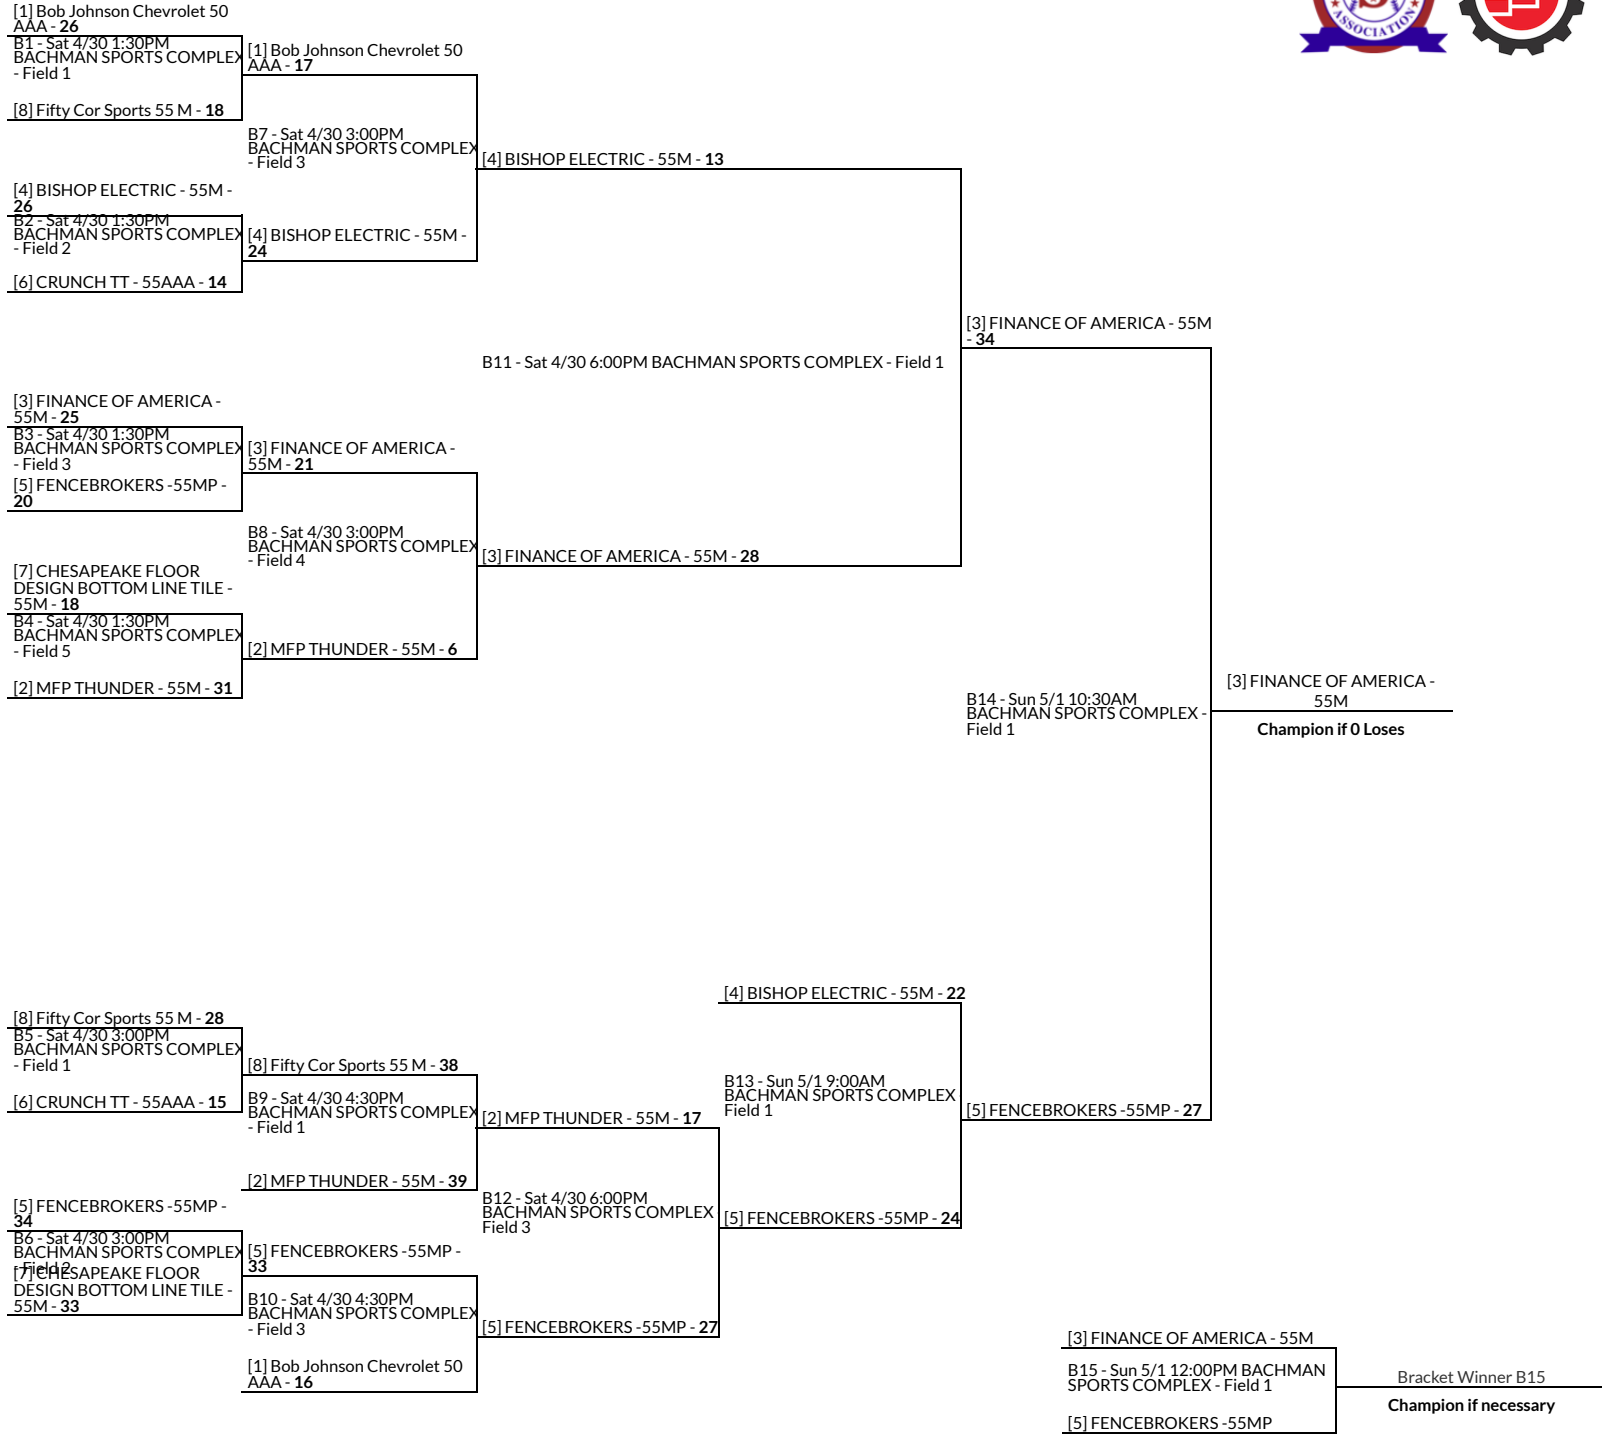

55 GOLD

60 MAJ/AAA

60 MAJOR Bracket

60+ AAA Bracket

65-70 MAJOR

[1] PROMOTION PHOENIX TUBE - 65M - 41

B2 - Fri 4/29 1:30PM BACHMAN SPORTS COMPLEX - Field 5

[1] PROMOTION PHOENIX TUBE - 65M - 31