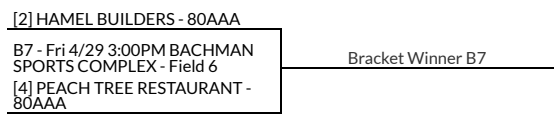

Bracket Winner B3

Champion zero losses

[1] SPRINGFORD - 65AAA - 23

[2] UPSTATE XTREME
ROYALS/BOOMBAH - 65 AAA

75-80 PLUS

Final Game 2 (if necessary)

75 AAA