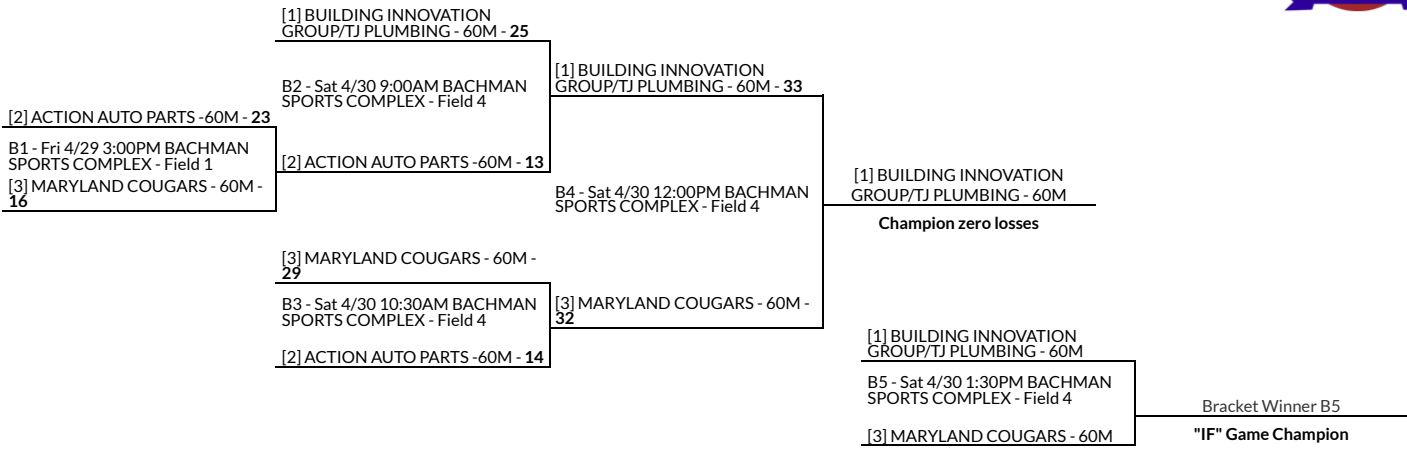

55 GOLD

60 MAJ/AAA

60 MAJOR Bracket

60+ AAA Bracket

65-70 MAJOR

[1] PROMOTION PHOENIX TUBE - 65M - 41

B2 - Fri 4/29 1:30PM BACHMAN SPORTS COMPLEX - Field 5

[1] PROMOTION PHOENIX TUBE - 65M - 31

Champion if 0 loses

[2] HIGH STREET BUCS - 65M - 28

B1 - Fri 4/29 12:00PM BACHMAN SPORTS COMPLEX - Field 5

[2] HIGH STREET BUCS - 65M - 14

B3 - Fri 4/29 3:00PM BACHMAN SPORTS COMPLEX - Field 5

[1] PROMOTION PHOENIX TUBE - 65M