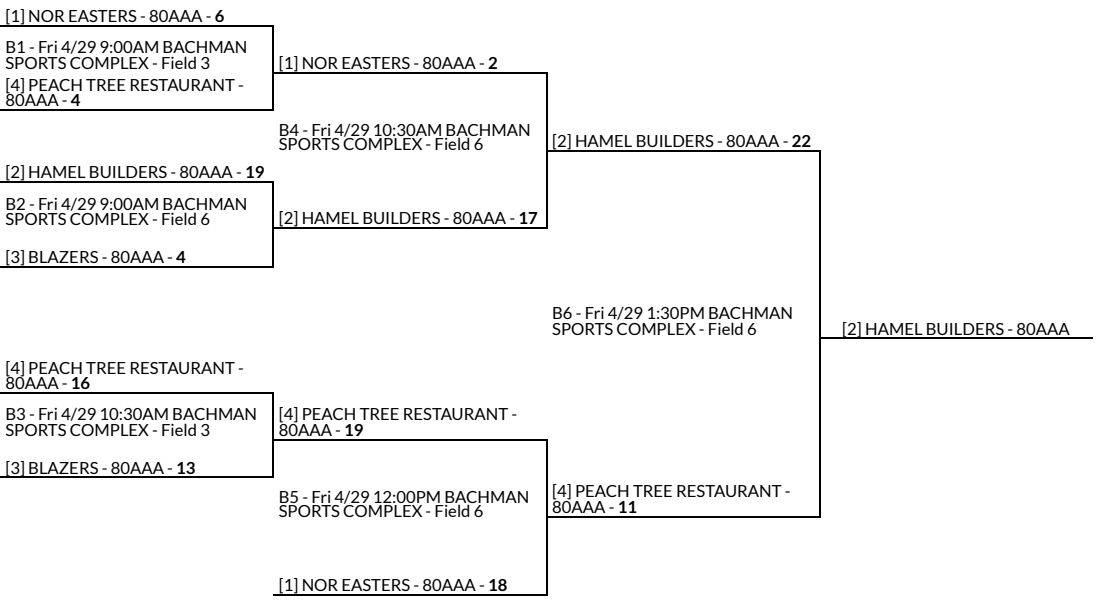

Champion if 0 losses

[2] UPSTATE XTREME
ROYALS/BOOMBAH - 65 AAA - 22

B1 - Fri 4/29 1:30PM BACHMAN
SPORTS COMPLEX - Field 4

[1] SPRINGFORD - 65AAA - 22

B3 - Sat 4/30 10:30AM BACHMAN
SPORTS COMPLEX - Field 5

Bracket Winner B3

Champion zero losses

[1] SPRINGFORD - 65AAA - 23

[2] UPSTATE XTREME
ROYALS/BOOMBAH - 65 AAA

75-80 PLUS

Final Game 2 (if necessary)

75 AAA