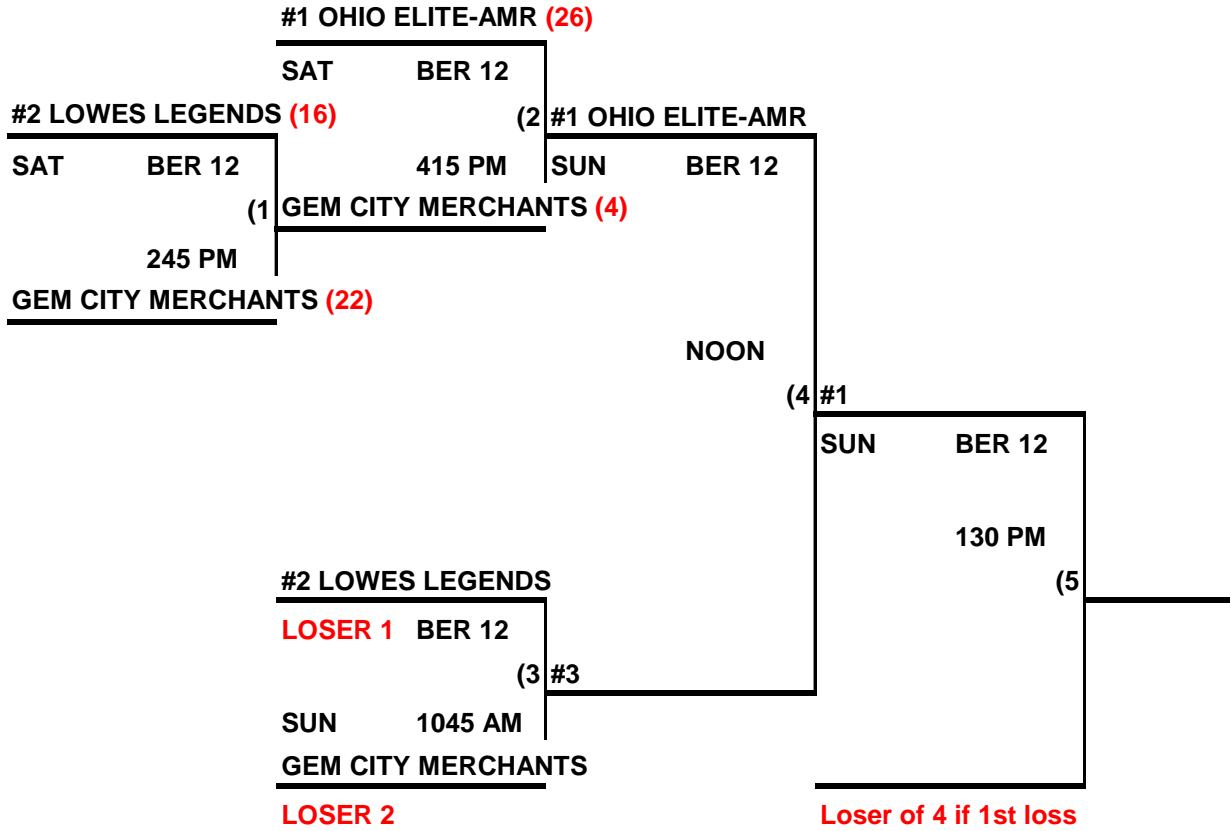

**2021 SPA
HEART OF OHIO
50/55 MAJOR
DOUBLE ELIMINATION**

3 Teams