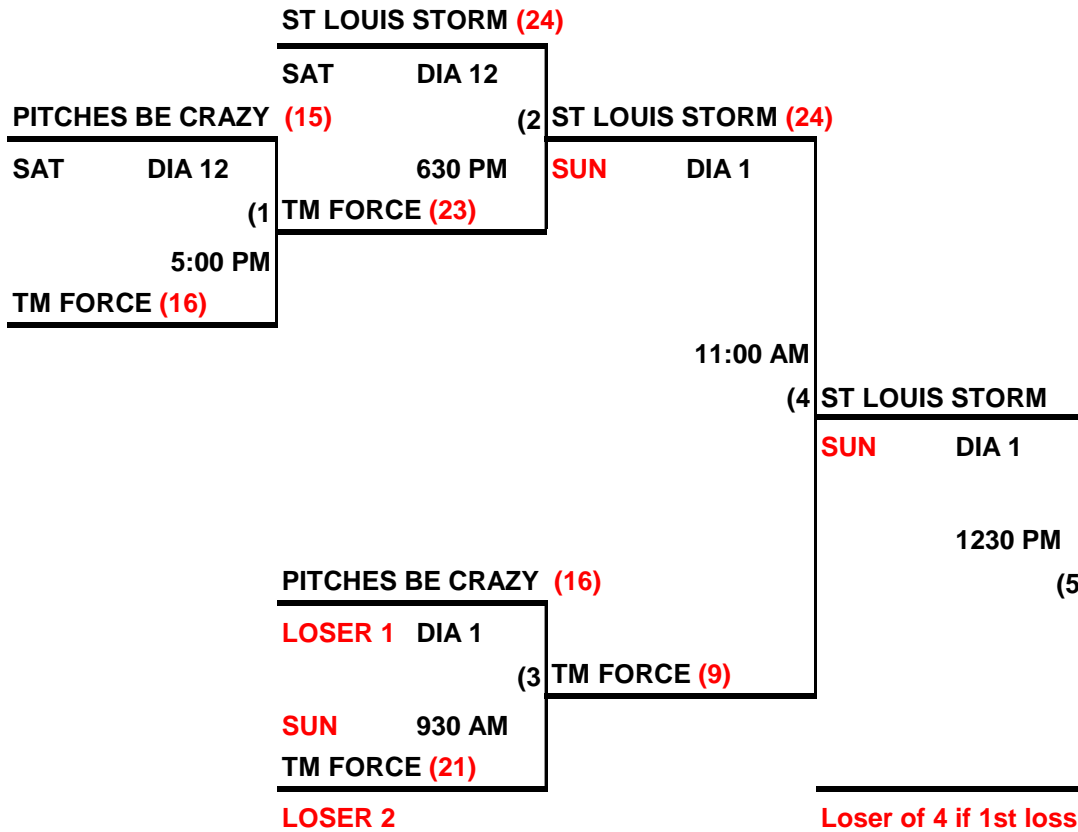

2020 SPA
 TWITTY SENIOR WOMEN NIT
 40 PLUS
 DOUBLE ELIM

3 TEAMS