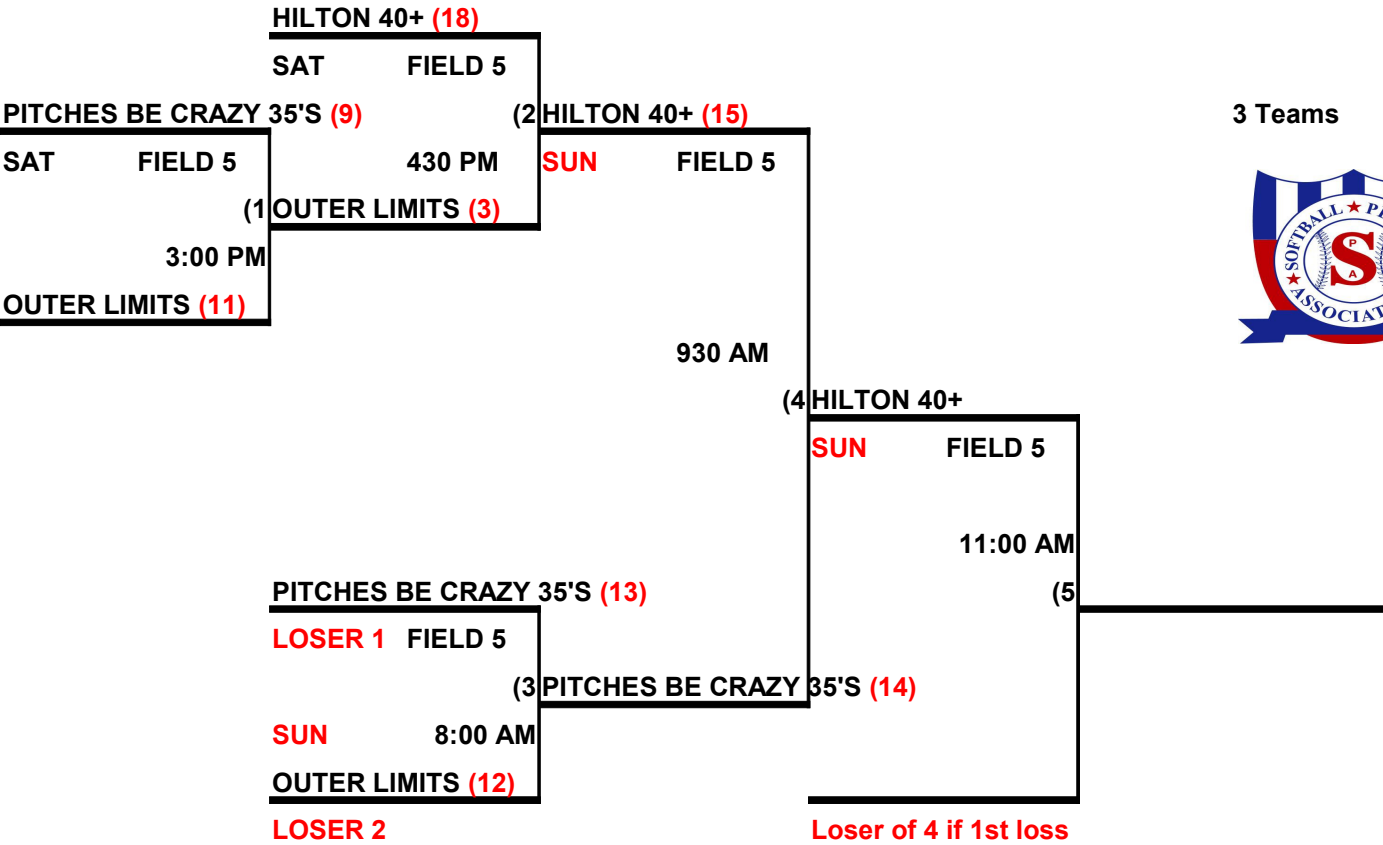

**2020 SPA  
WOMEN'S ANN HUMBLE MEMORIAL  
WINTER WORLD SERIES  
35 PLUS  
DOUBLE ELIMINATION**

3 Teams