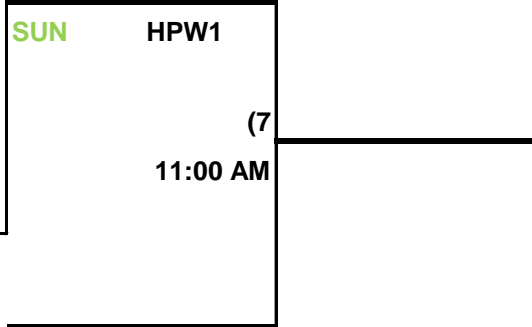

2014 SPA
 WOMEN MASTERS
 35 PLUS
 WORLD SERIES
 CHAMPIONSHIP
 DE BRACKETS

4 Teams

LAST CALL (19)

930 AM
 (6) LAST CALL

Loser of 6 if 1st Lloss