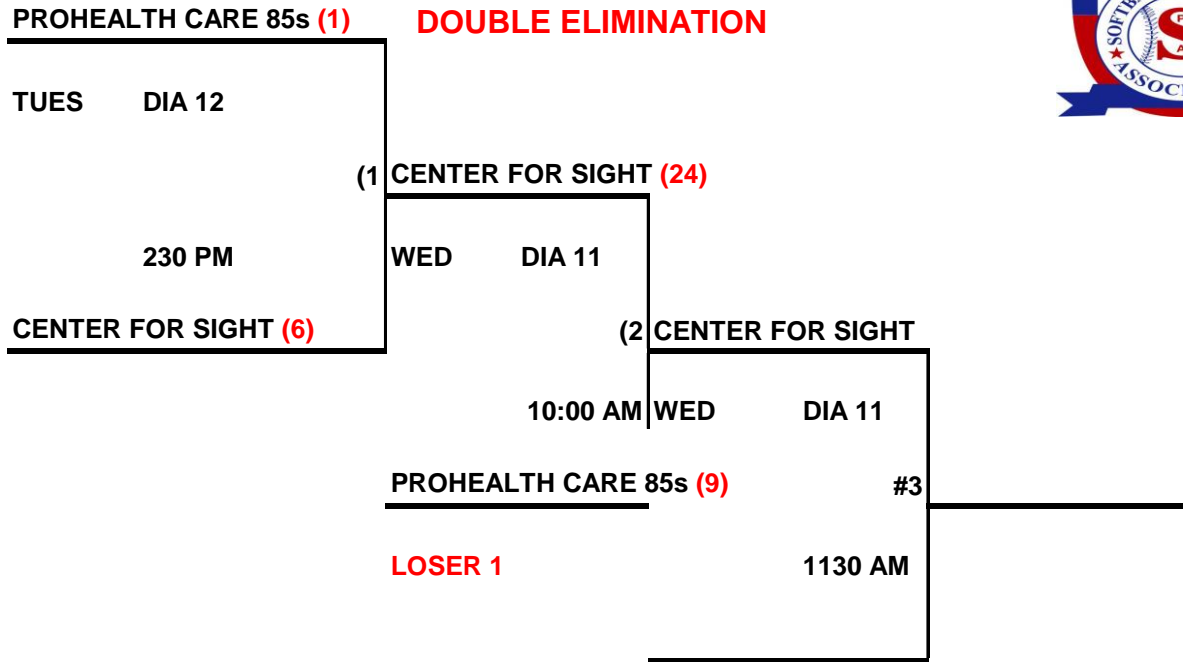

**2019 SPA  
WORLD CHAMPIONSHIP 2 TEAMS  
85 PLUS  
DOUBLE ELIMINATION**

**LOSER OF 2 IF 1ST LOSS**

**CENTER FOR SIGHT 85 MAJOR CHAMPS**

**PROHEALTH CARE 85 AAA CHAMPS**