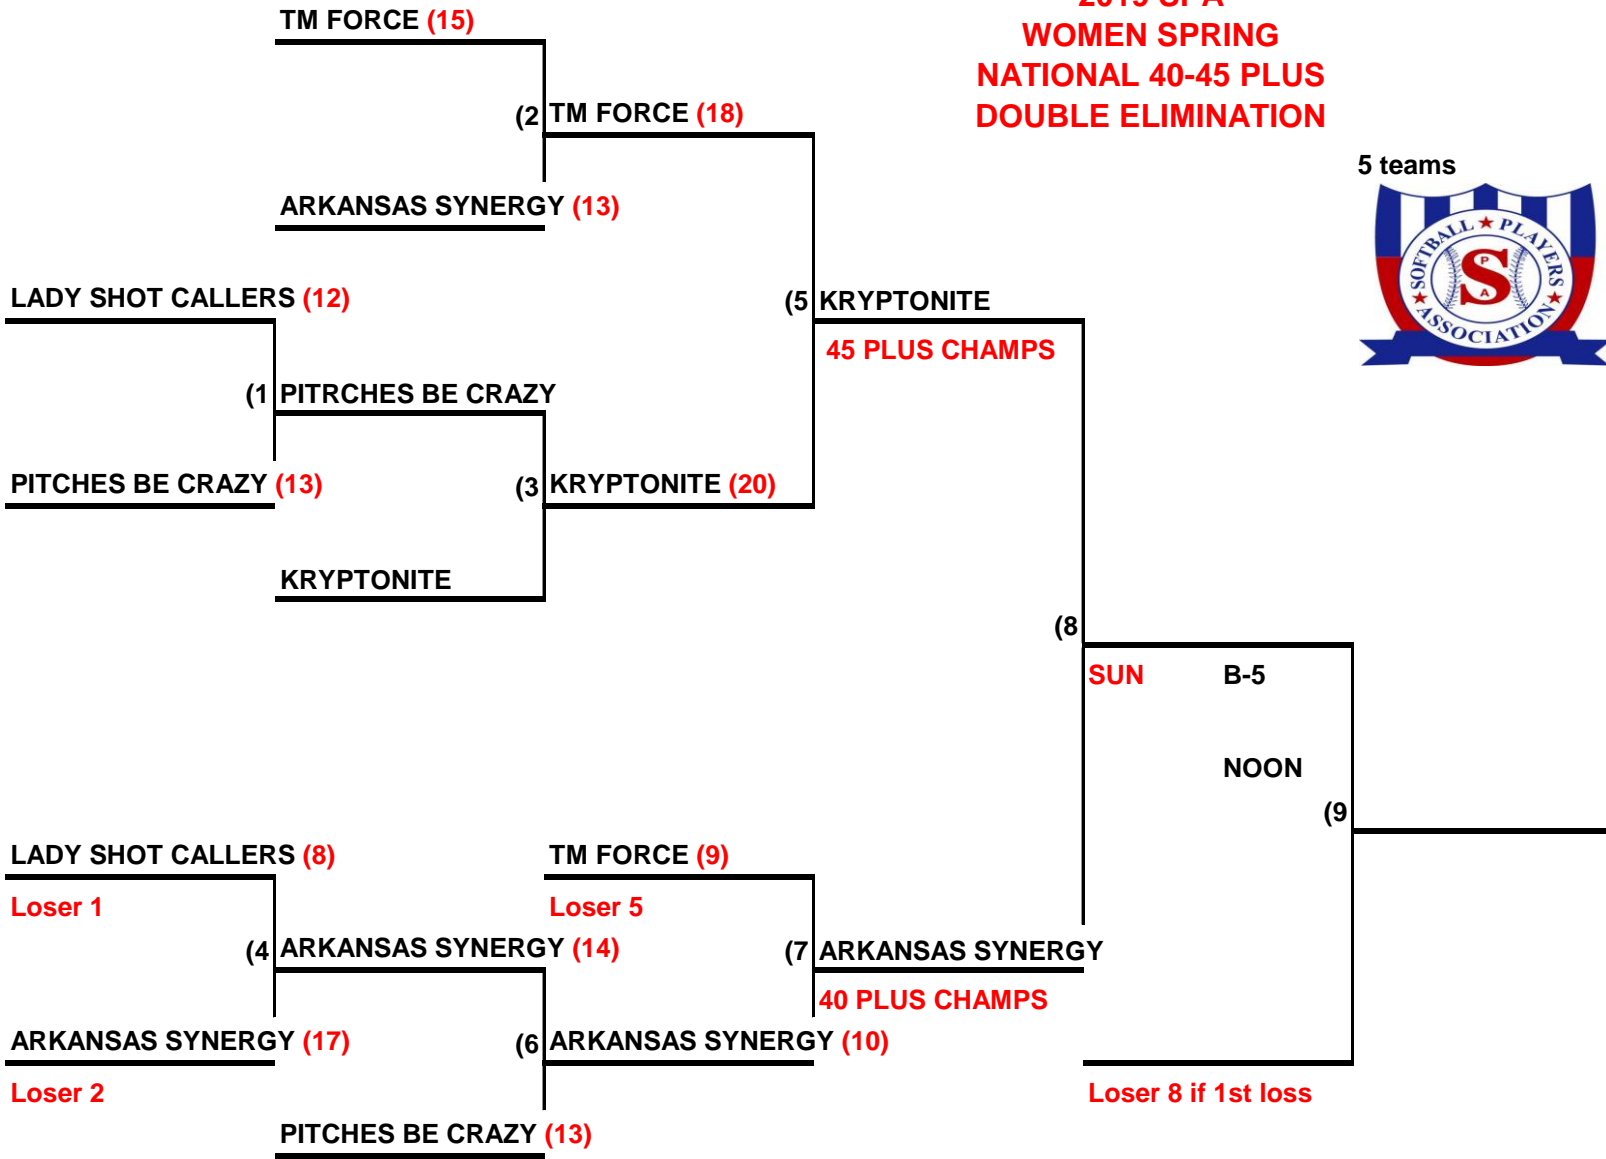

**2019 SPA
WOMEN SPRING
NATIONAL 40-45 PLUS
DOUBLE ELIMINATION**

5 teams

Loser 3