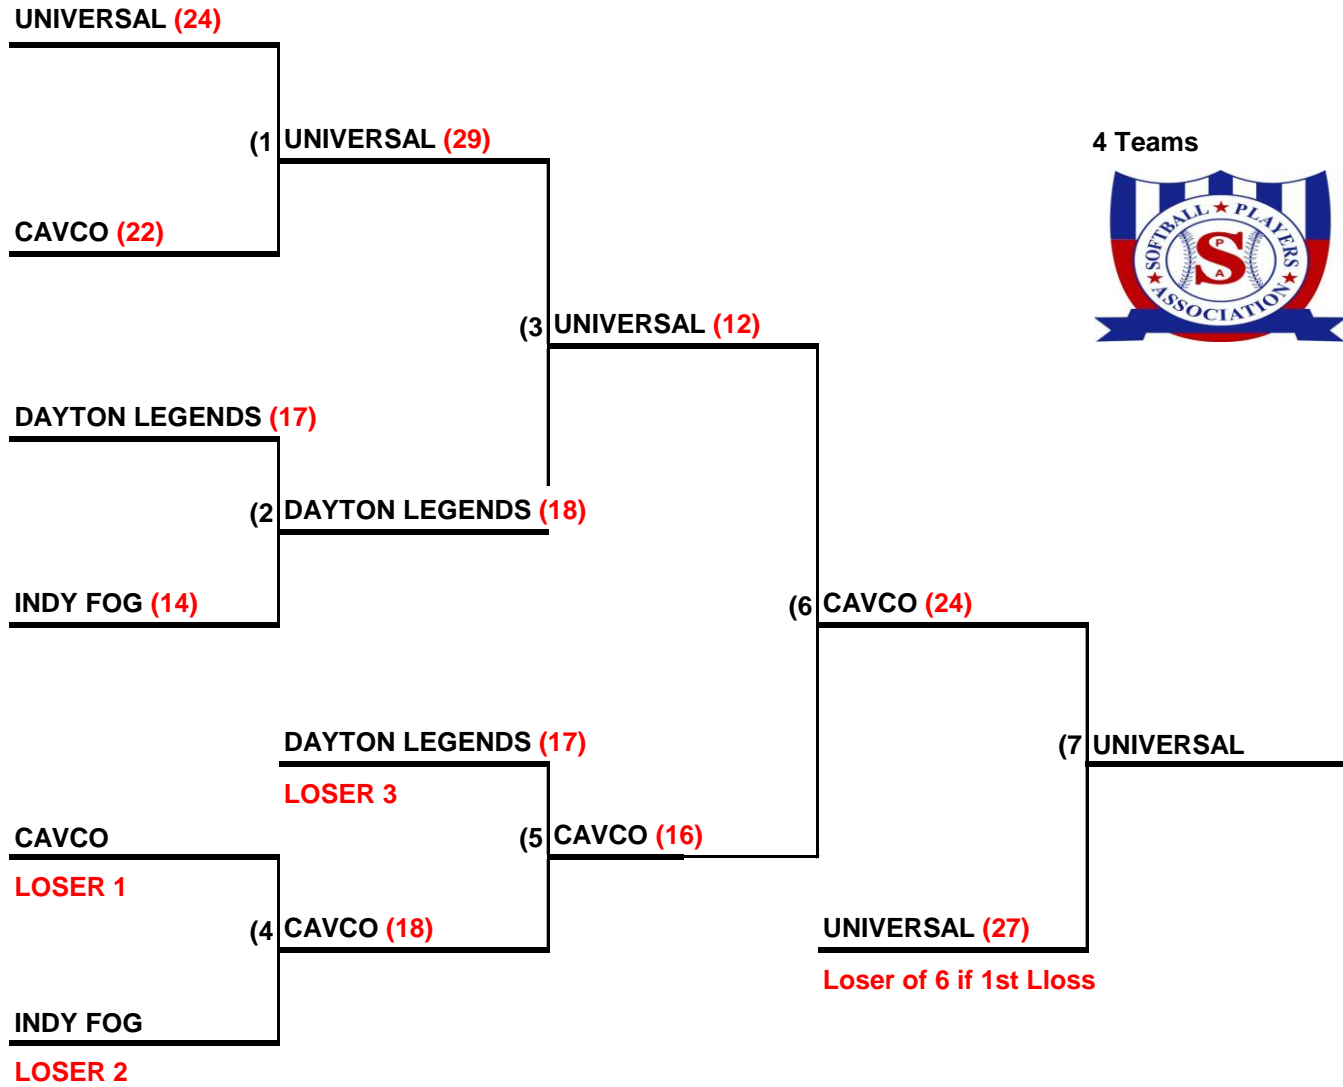

**2018 SPA  
65 AA/ AAA  
FIRST FLIGHT DOUBLE  
ELIMINATION**

4 Teams