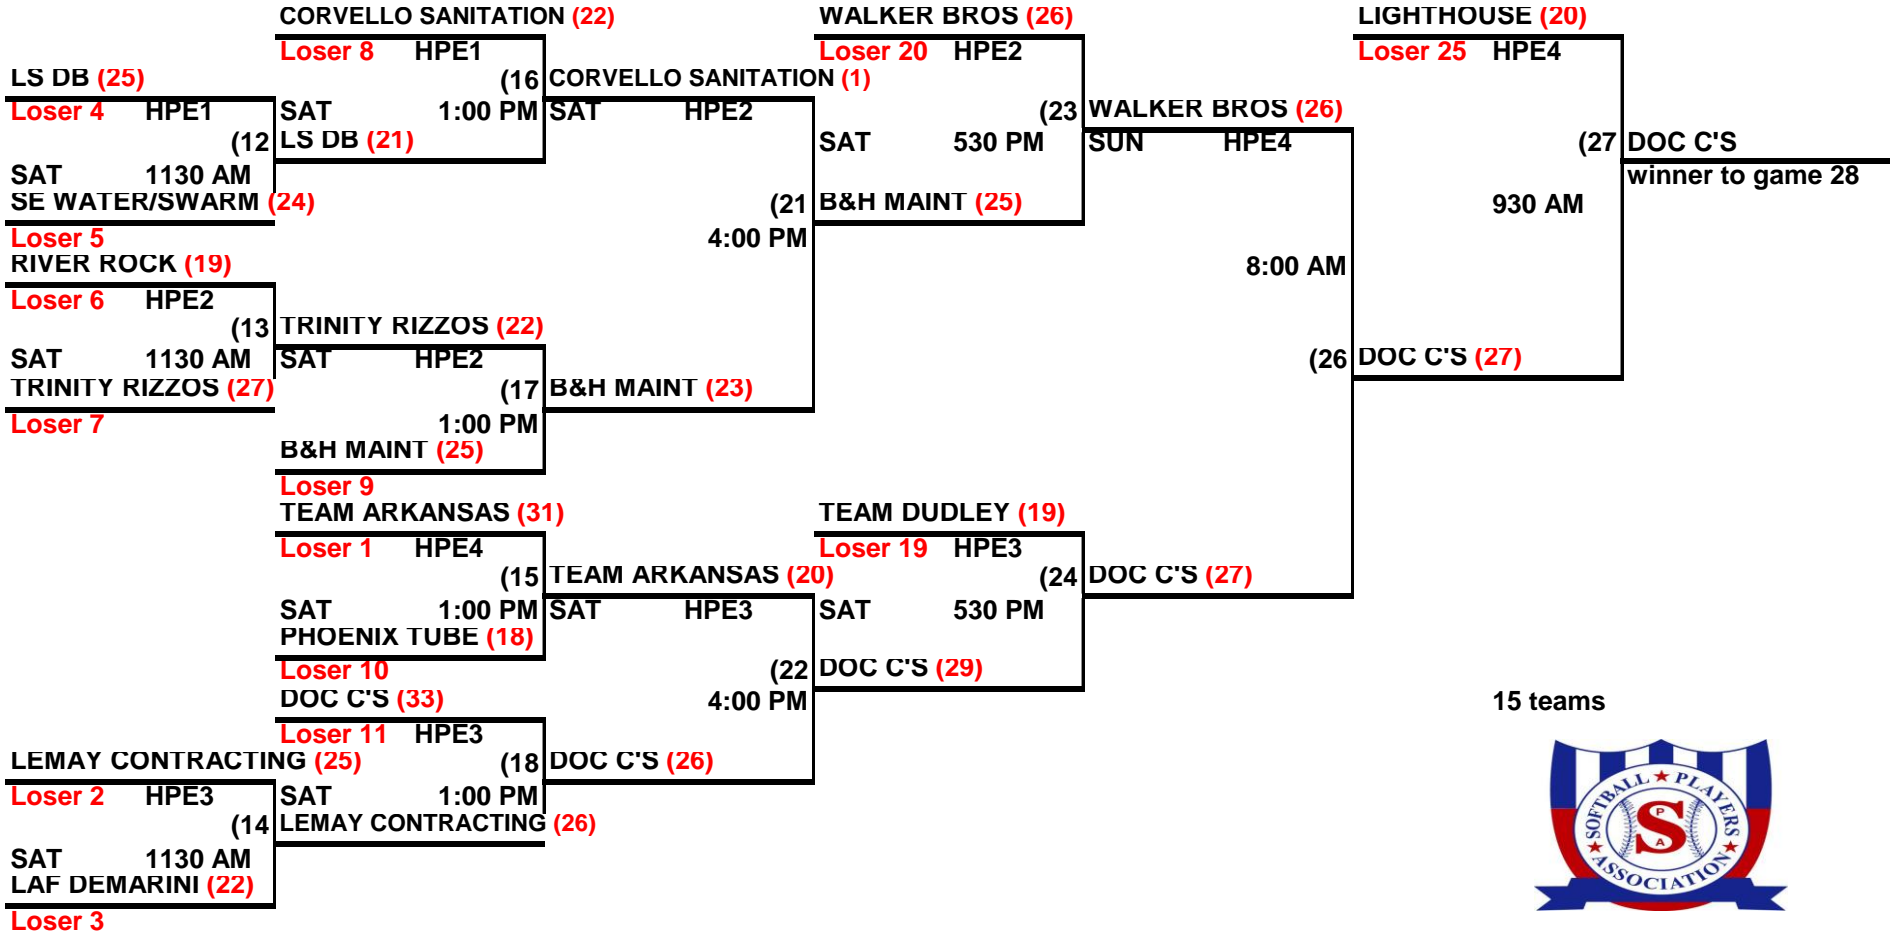

**2018 SPA
MEN'S NATIONAL
50 MAJOR
DOUBLE ELIMINATION**

15 teams

LOSER'S BRACKET

15 teams