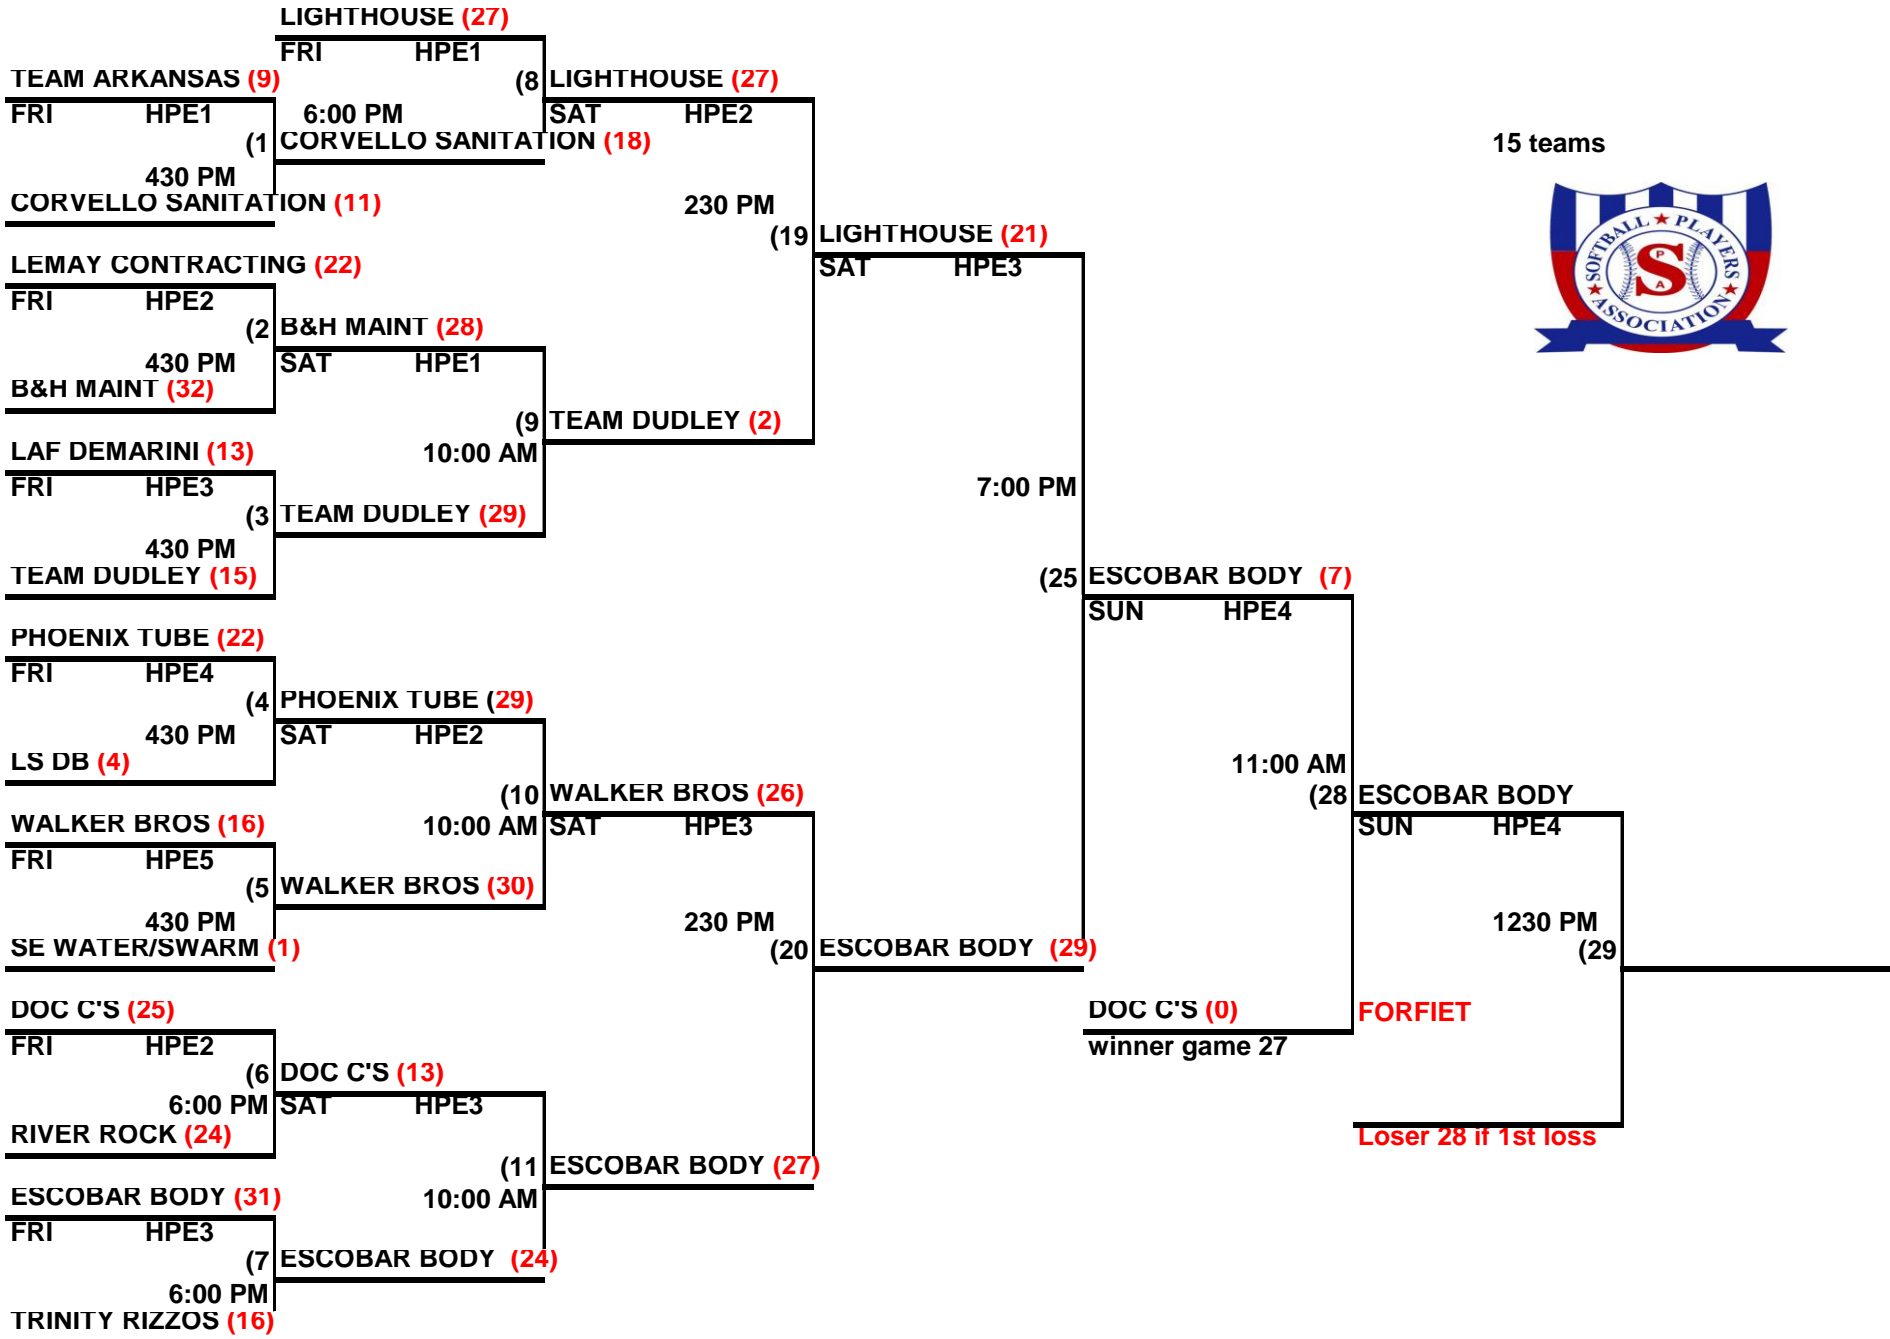

**2018 SPA
MEN'S NATIONAL
50 MAJOR
DOUBLE ELIMINATION**

15 teams

LOSER'S BRACKET

15 teams