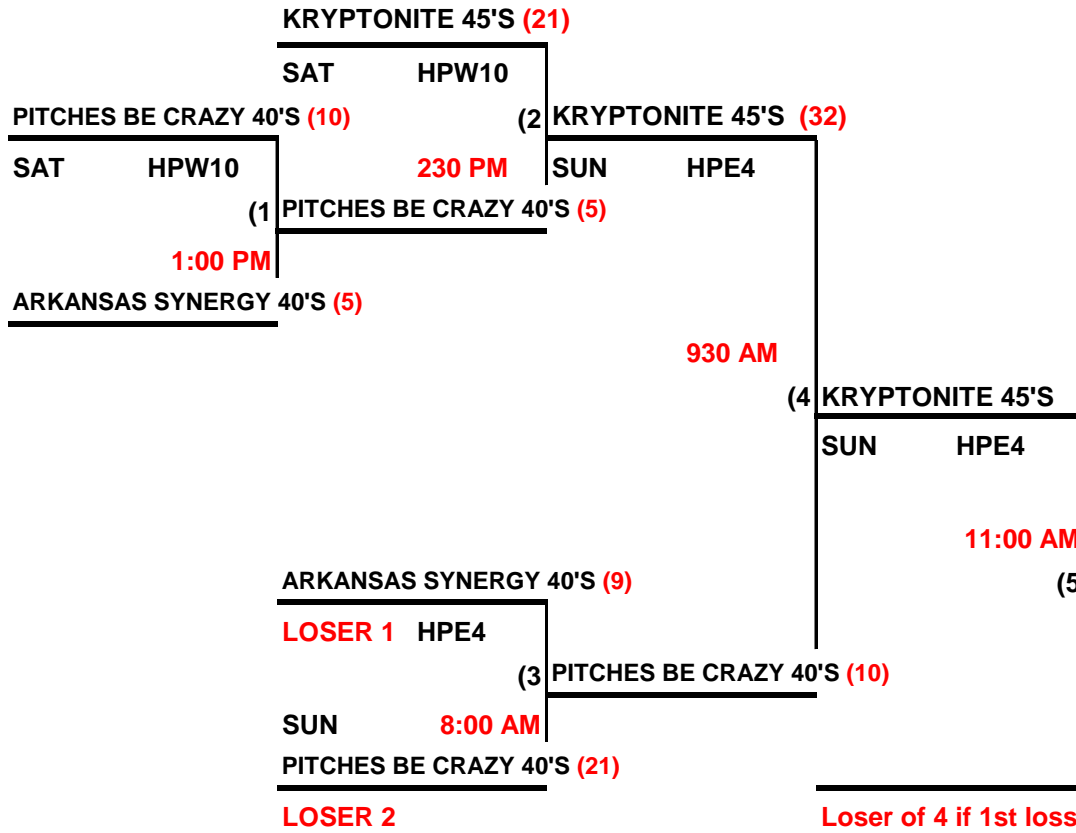

**2018 SPA
WOMEN'S 40/45 PLUS
WORLD CHAMPIONSHIP
DOUBLE ELIMINATION**

3 Teams

PITCHES BE CRAZY 40+ CHAMP

KRYPTONITE 45+ CHAMPS