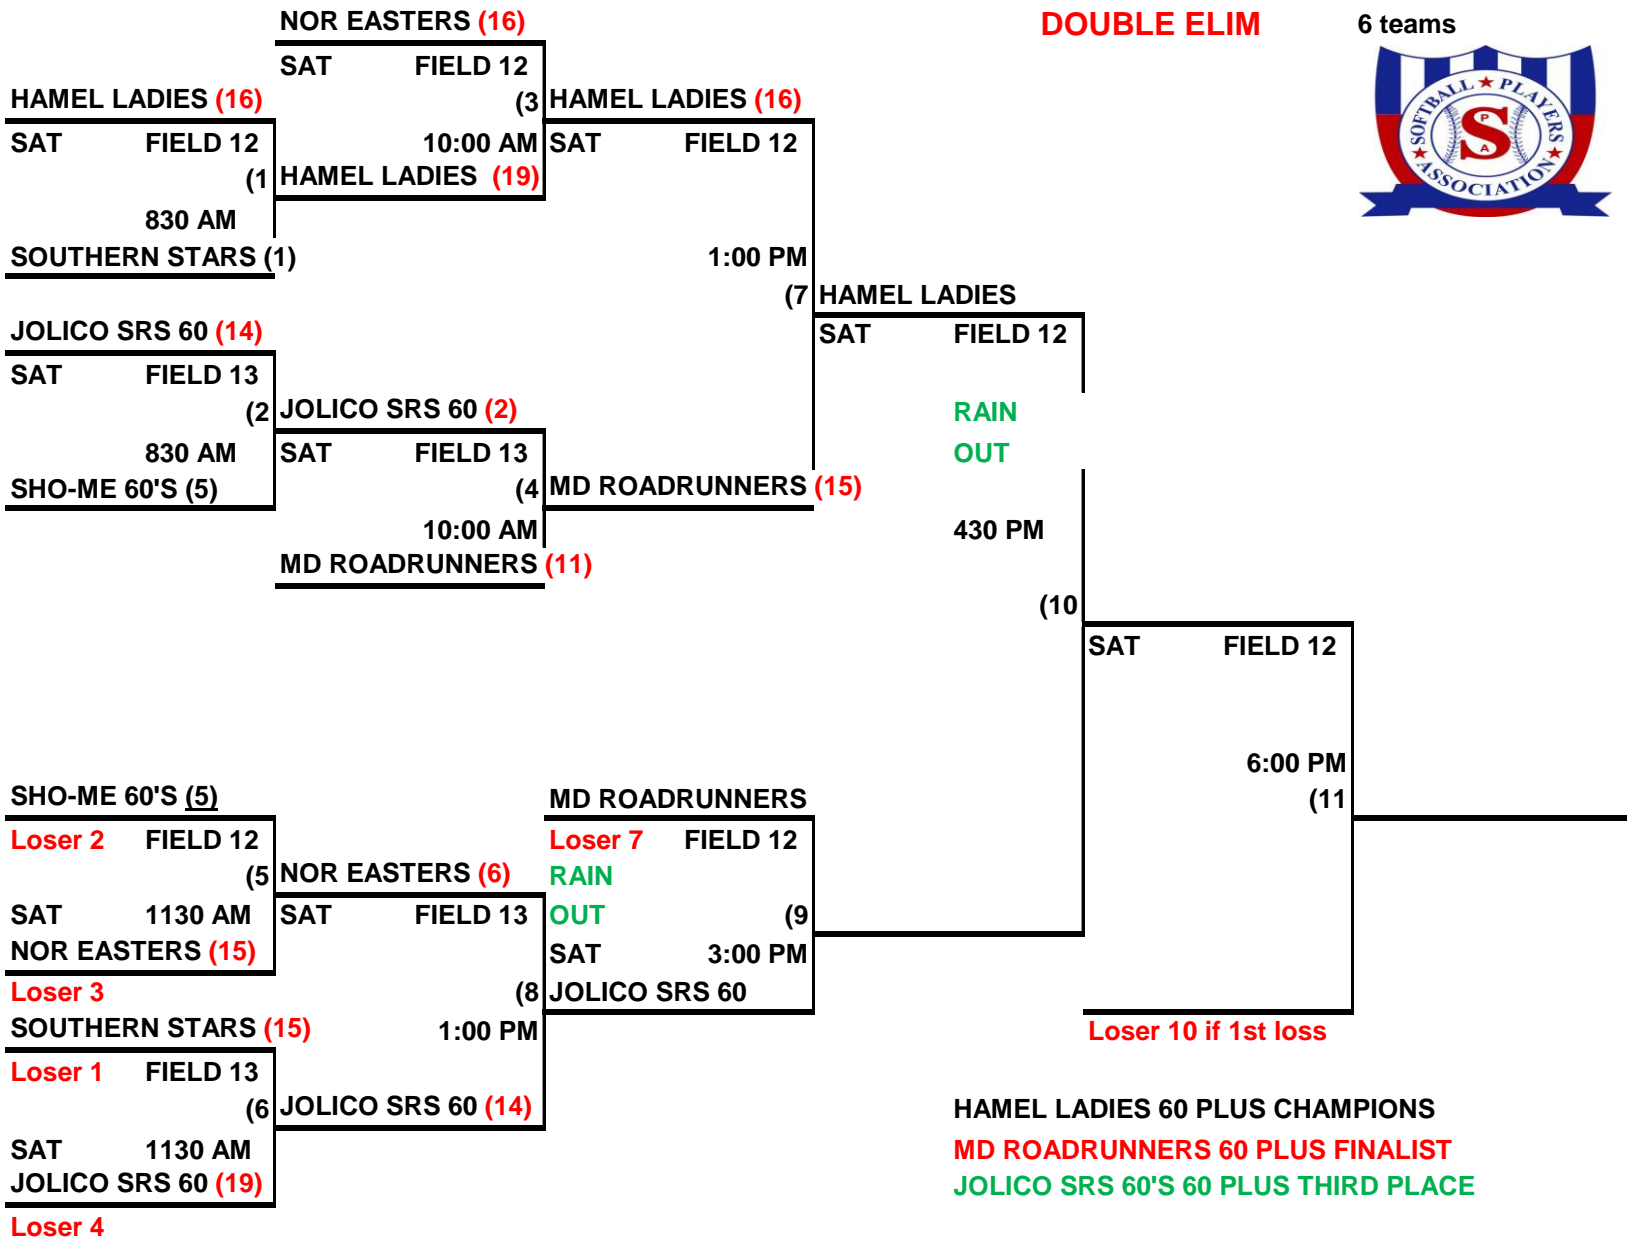

**2017 SPA
WOMEN'S TWITTY NIT
60 PLUS
DOUBLE ELIM**

6 teams

HAMEL LADIES 60 PLUS CHAMPIONS
MD ROADRUNNERS 60 PLUS FINALIST
JOLICO SRS 60'S 60 PLUS THIRD PLACE