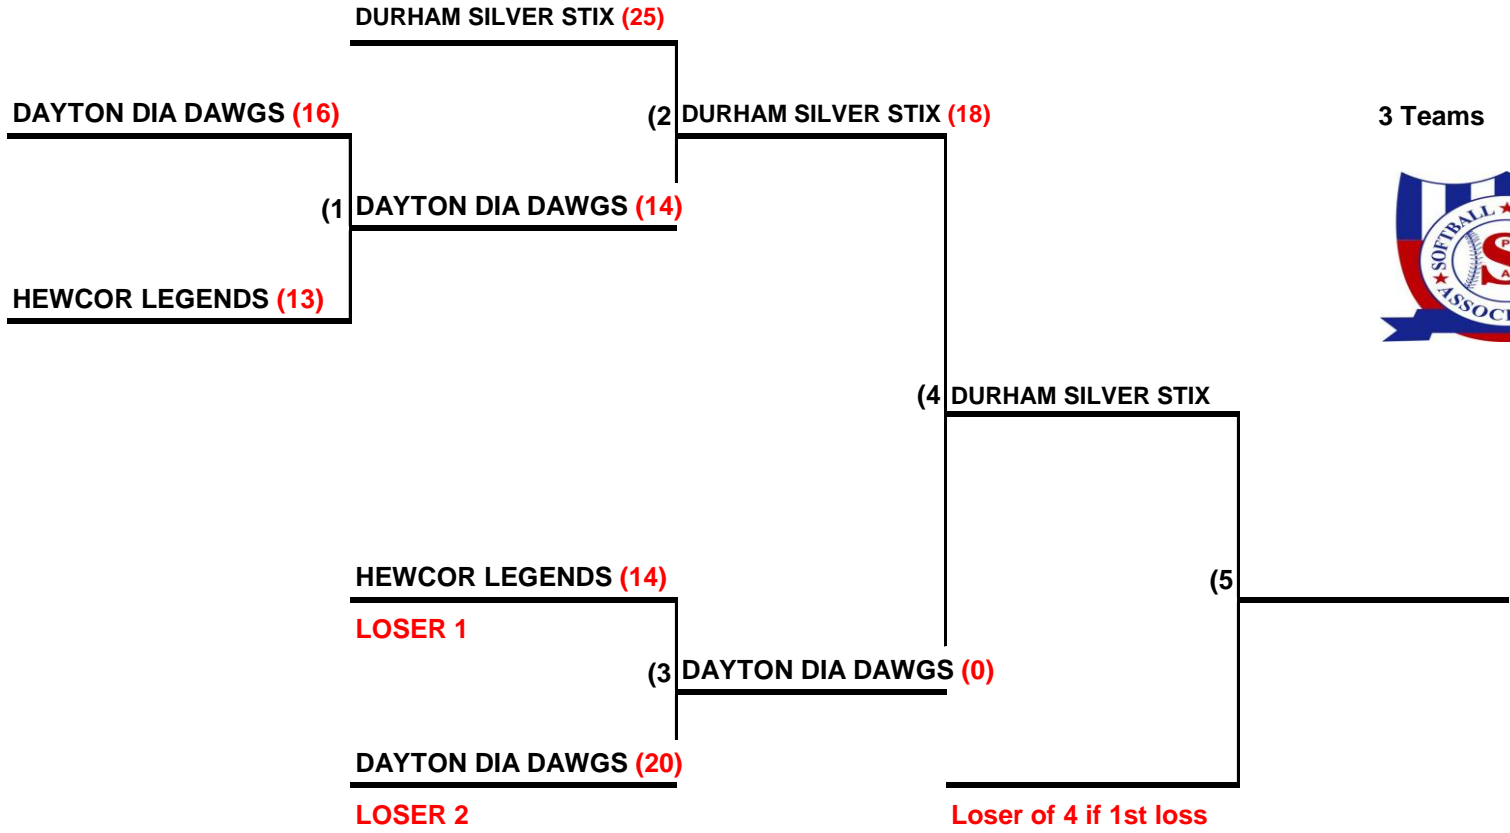

**2017 SPA  
GREAT LAKES NIT  
60 AA  
DOUBLE ELIMINATION**

3 Teams