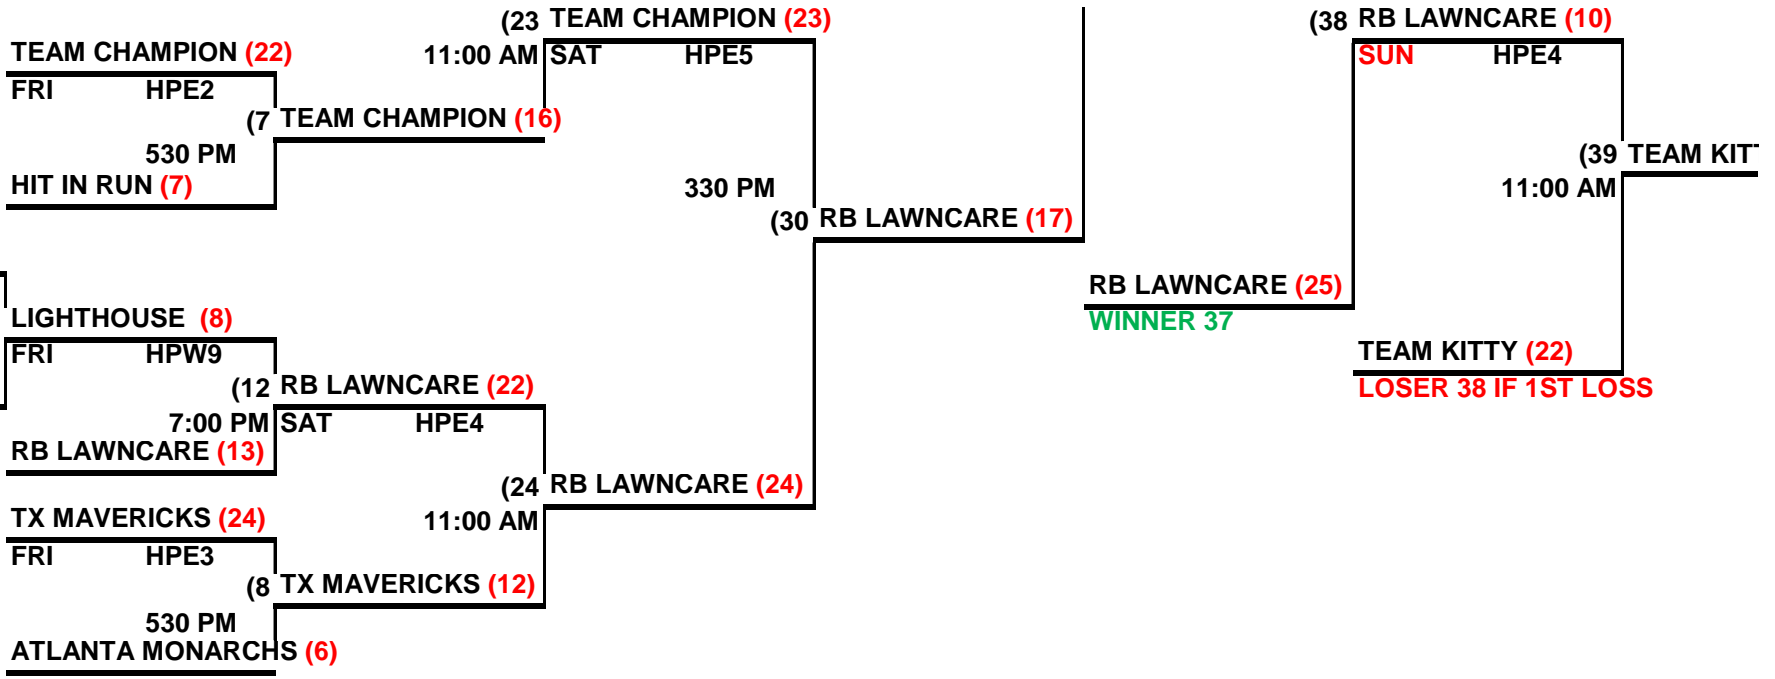

(9) **PHOENIX TUBE (21)**

**SAT HPE1**

(21) **MIAMI POWER (22)**

**MIAMI POWER (26)**  
**FRI HPE4**  
**530 PM**  
**TEAM WOOD LAW (25)**

11:00 AM **SAT HPE3**

(5) **MIAMI POWER (33)**

330 PM

(29) **TEAM KITTY (23)**

**SAT HPE2**

**TEAM ARKANSAS (24)**

**FRI HPW7**  
**530 PM**  
**DOC C'S (25)**

(2) **DOC C'S (9)**

**FRI HPW7**  
**7:00 PM**  
**TEXAS VETS (14)**

(10) **TEXAS VETS (20)**

**SAT HPE2**

(22) **TEAM KITTY (23)**

11:00 AM

630 PM

**FRI HPE1**  
**530 PM**  
**WALKER BROTHERS (8)**

(6) **TEAM KITTY (24)**

(35) **TEAM KITTY (21)**

**SUN HPE4**

**MONSTER SOFTBALL (22)**

**FRI HPW8**  
**530 PM**  
**GOOD TIMES (23)**

(3) **GOOD TIMES (19)**

**FRI HPW8**  
**7:00 PM**  
**OHIO ELITE (25)**

(11) **OHIO ELITE (10)**

**SAT HPE3**

930 AM

**LOSERS BRACKET**