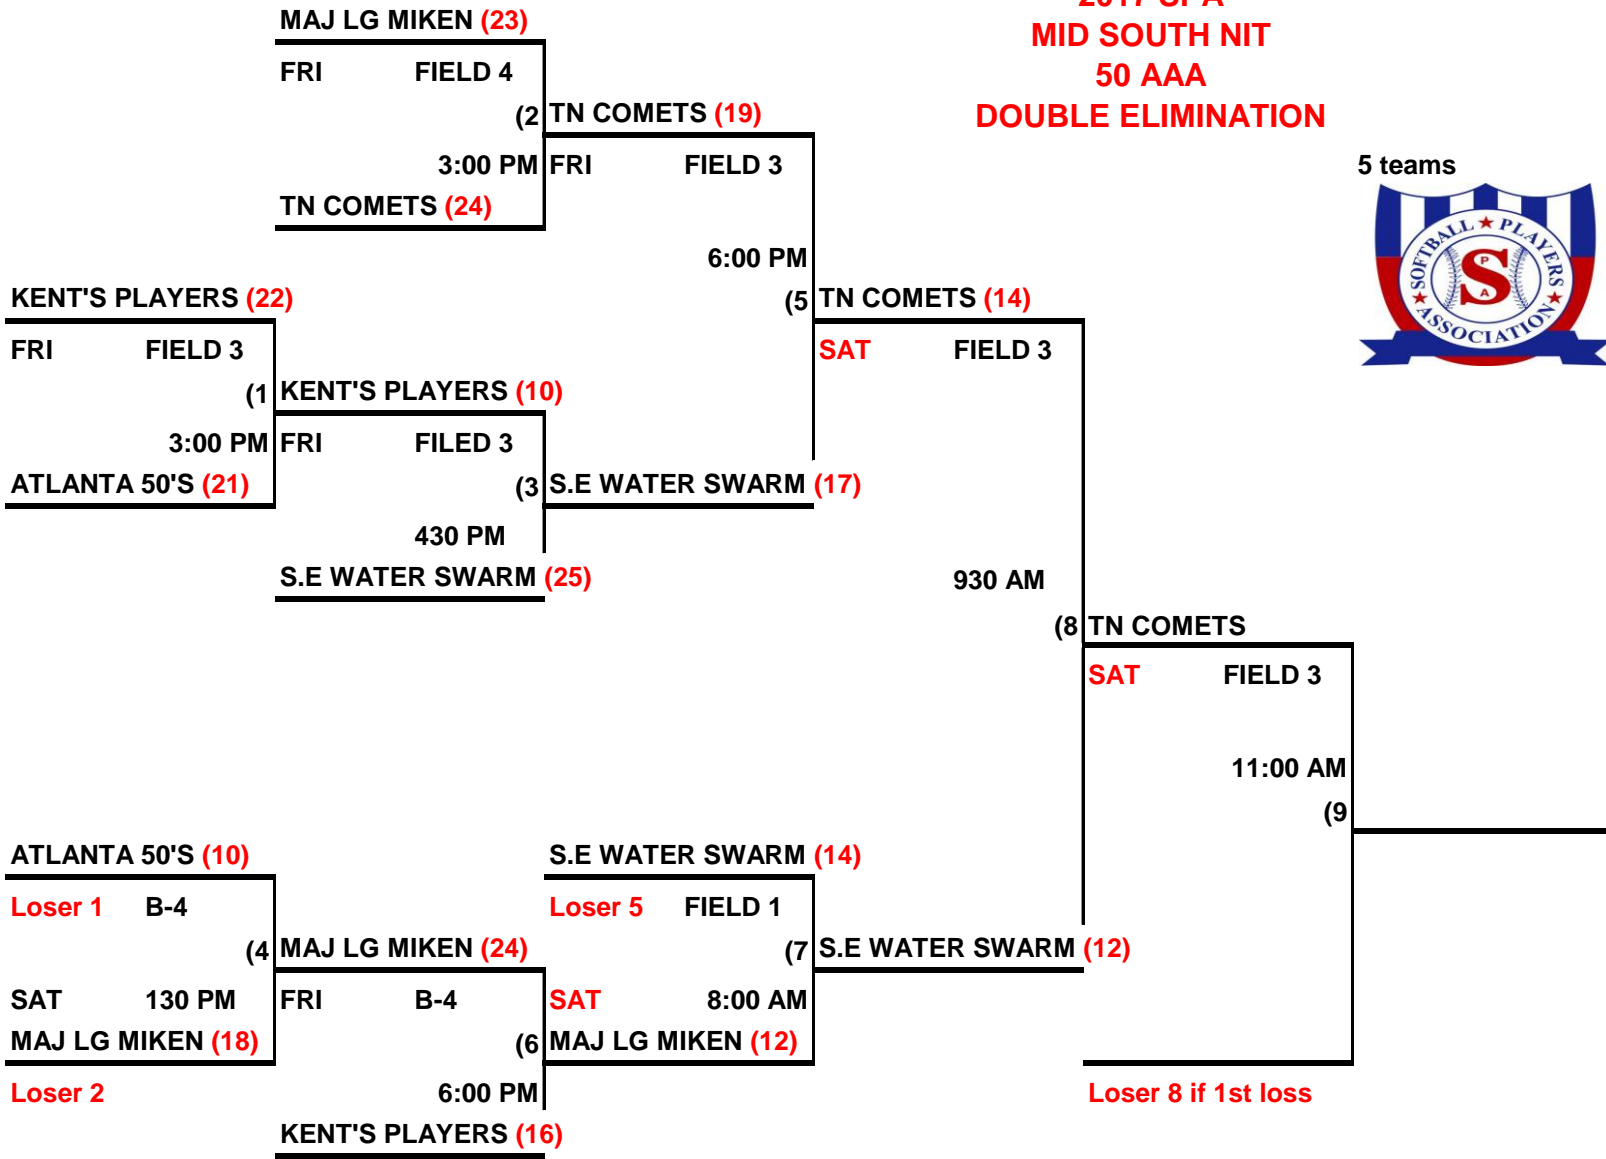

**2017 SPA
MID SOUTH NIT
50 AAA
DOUBLE ELIMINATION**

5 teams

Loser 3