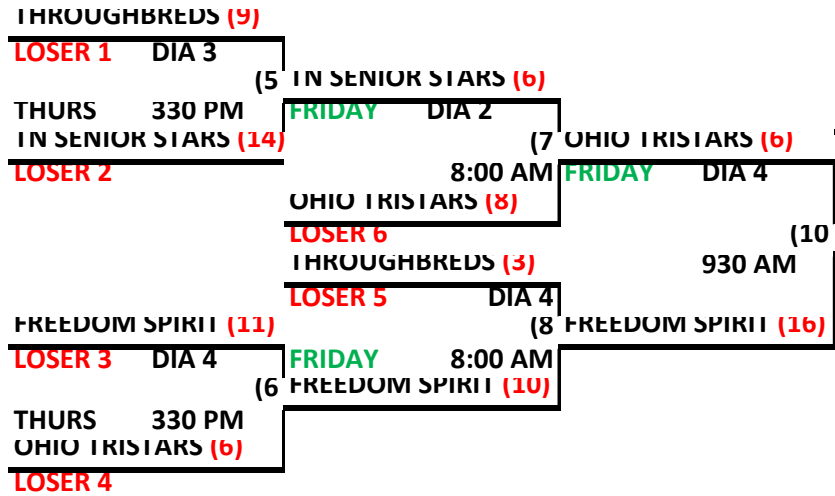

6 TEAMS - 3 GAME GUARANTEE

**2016 SPA
WOMENS SPRING NIT
75 PLUS
ELIMINATION BRACKET**

LOSER'S BRACKET

LOSER 12 IF 1ST LOSS