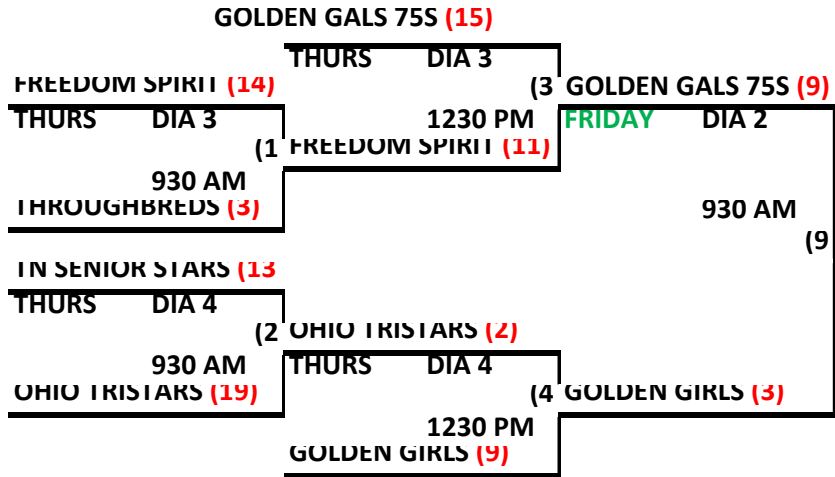

6 TEAMS - 3 GAME GUARANTEE

**2016 SPA
WOMENS SPRING NIT
75 PLUS
ELIMINATION BRACKET**

LOSER'S BRACKET

LOSER 12 IF 1ST LOSS