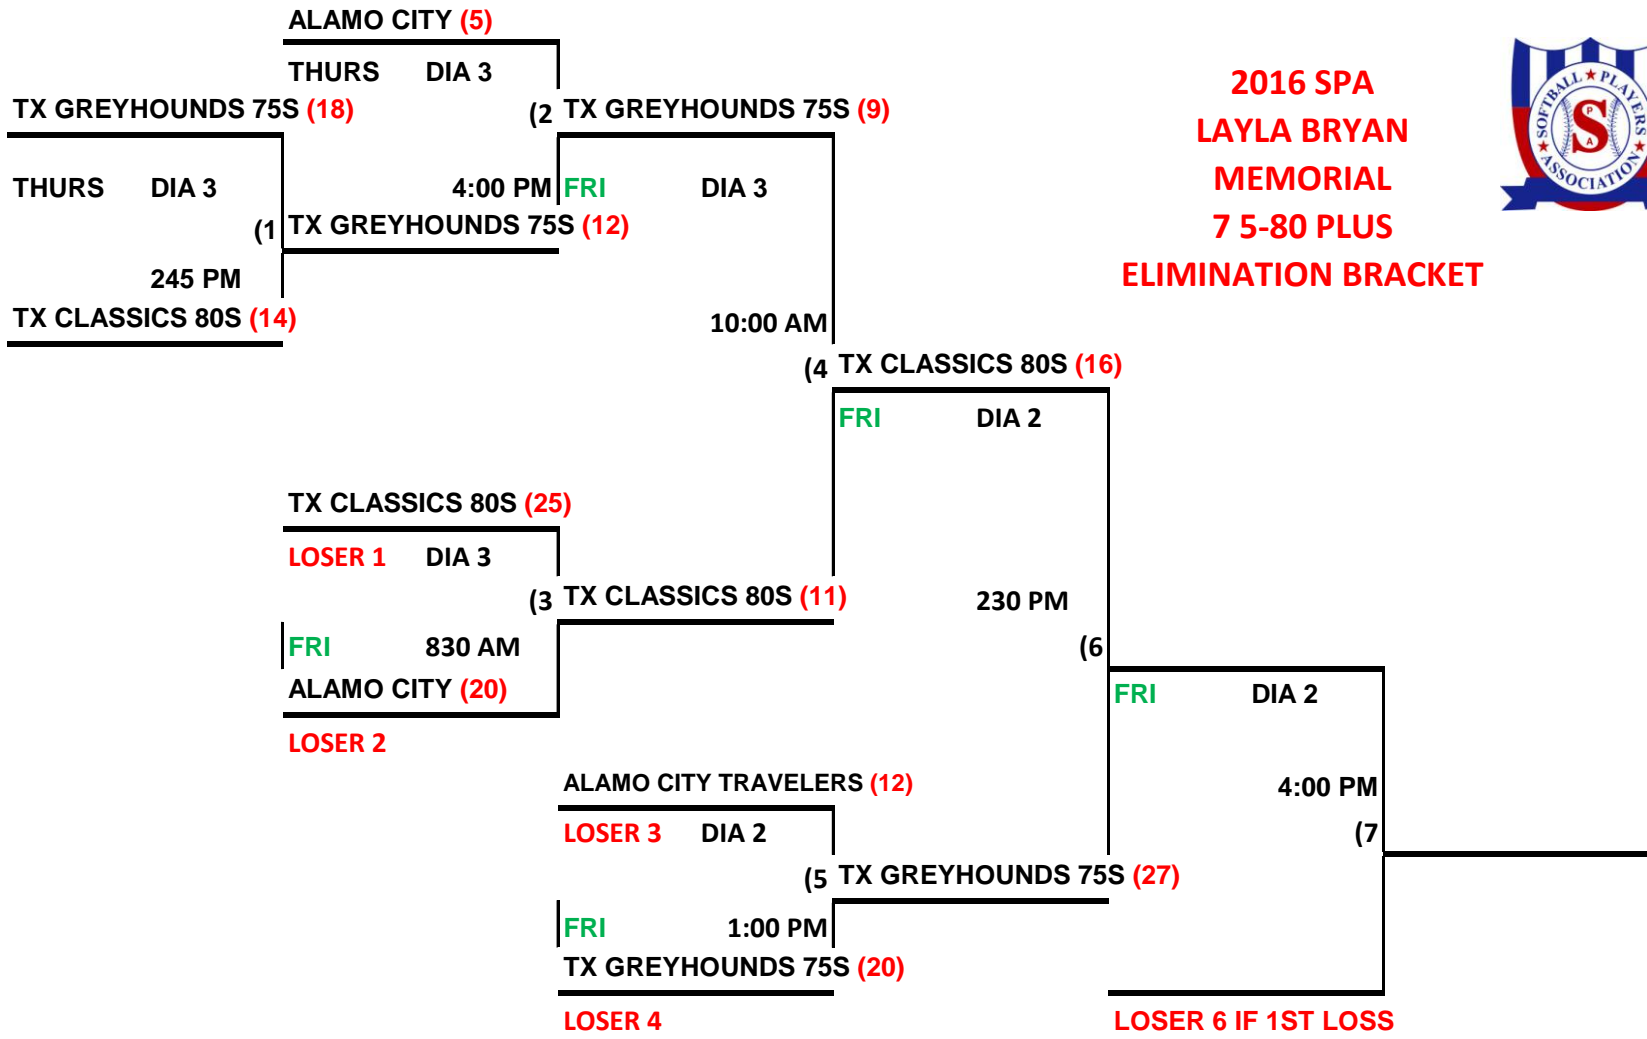

3 TEAMS - 3 GAME GUARANTEE

**2016 SPA
LAYLA BRYAN
MEMORIAL
7 5-80 PLUS
ELIMINATION BRACKET**

**TX GREYHOUNDS 75'S 75 CHAMPIONS TX
CLASSICS 80'S 80 CHAMPIONS**