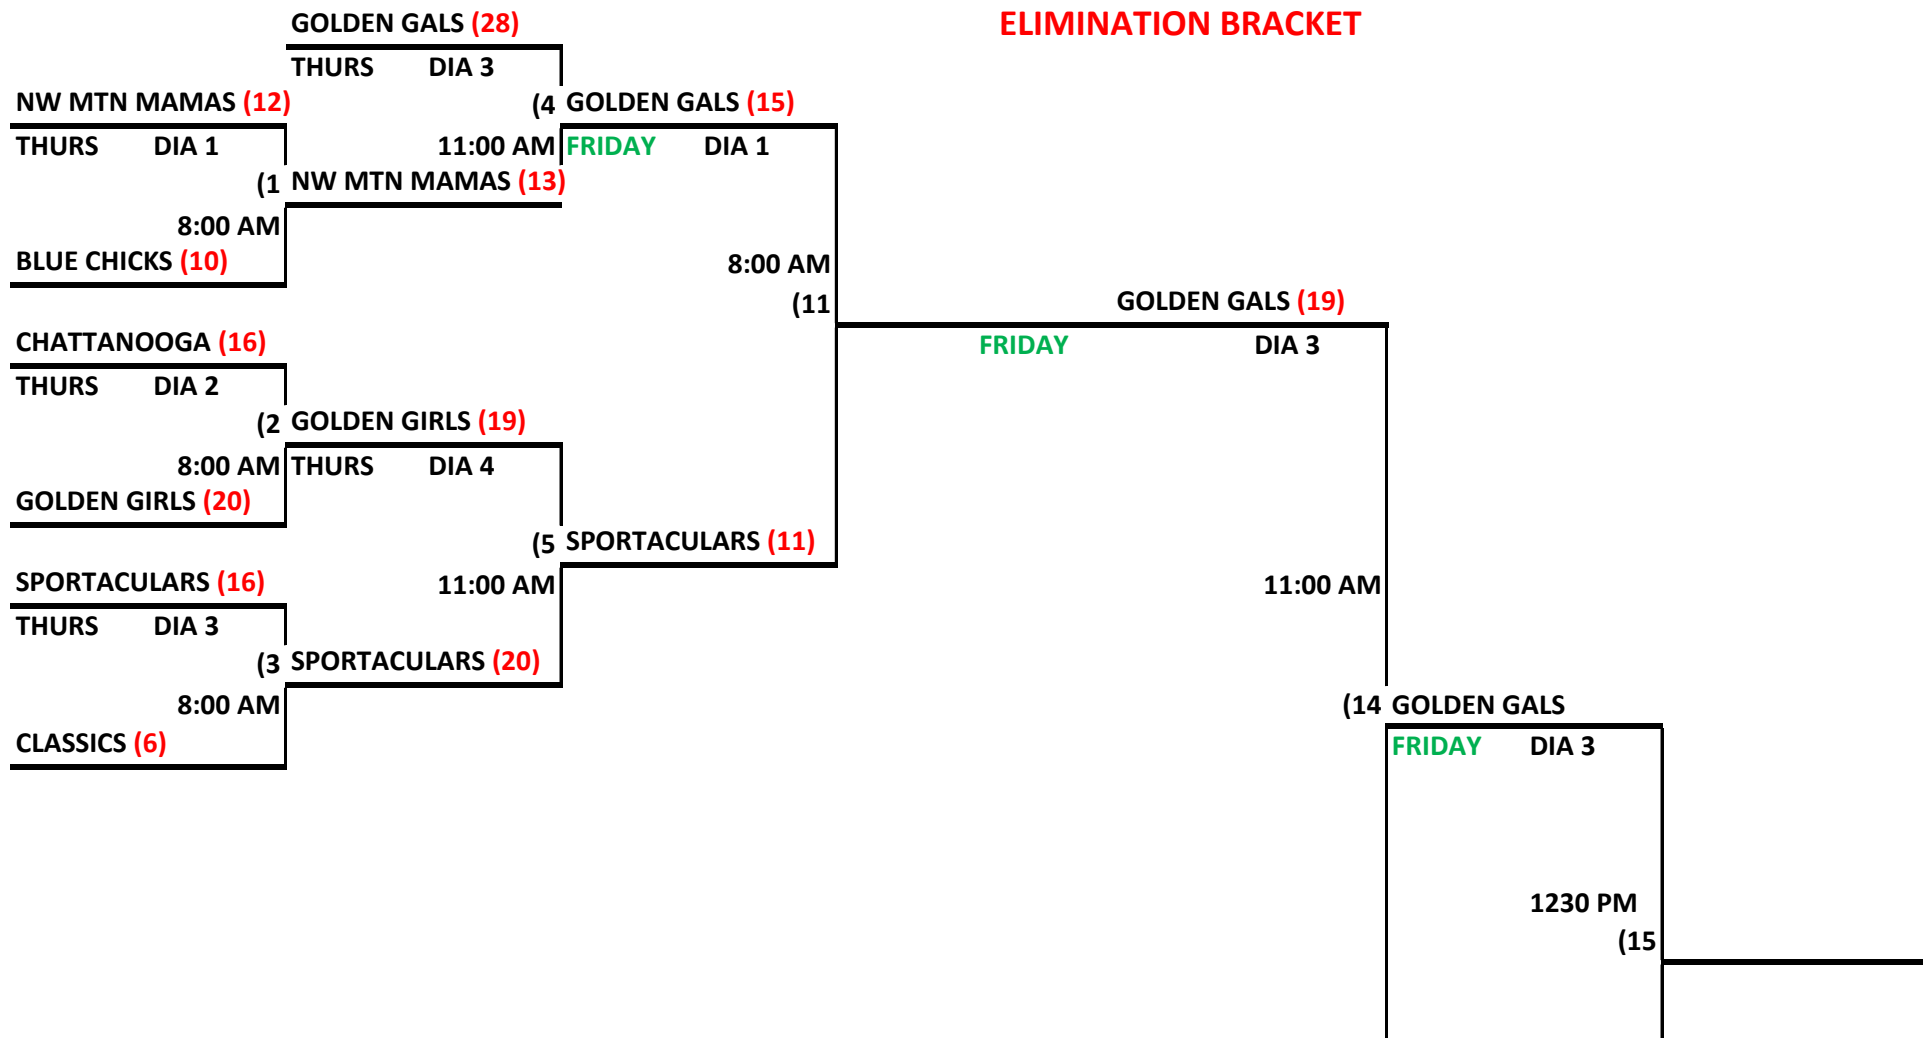

7 TEAMS - 3 GAME GUARANTEE

**2016 SPA
WOMENS SPRING NIT
70 PLUS
ELIMINATION BRACKET**

LOSER'S BRACKET

BLUE CHICKS (14)

Loser 1 DIA 1
THURS 2:00 PM
CHATTANOOGA (16)

Loser 2

CLASSICS (13)

Loser 3 DIA 2
THURS 2:00 PM
NW MTN MAMAS (8)

Loser 4

Loser 5 DIA 1
THURS 3:30 PM
BLUE CHICKS (11)

Loser 6

(6 **CHATTANOOGA (7)**)

THURS DIA 3
5:00 PM
NW MTN MAMAS (0)

Loser 7

(7 **CLASSICS (4)**)

THURS DIA 4
5:00 PM
GOLDEN GIRLS (12)

(8 **GOLDEN GIRLS (6)**)

(10 **CHATTANOOGA (14)**)

FRIDAY DIA 3
8:00 AM
CHATTANOOGA (12)

(9 **GOLDEN GIRLS (10)**)

SPORTACULARS (10)

Loser 11 DIA 3
(13 **CHATTANOOGA (10)**)

FRIDAY 9:30 AM
CHATTANOOGA (12)

Loser 14 if 1st loss