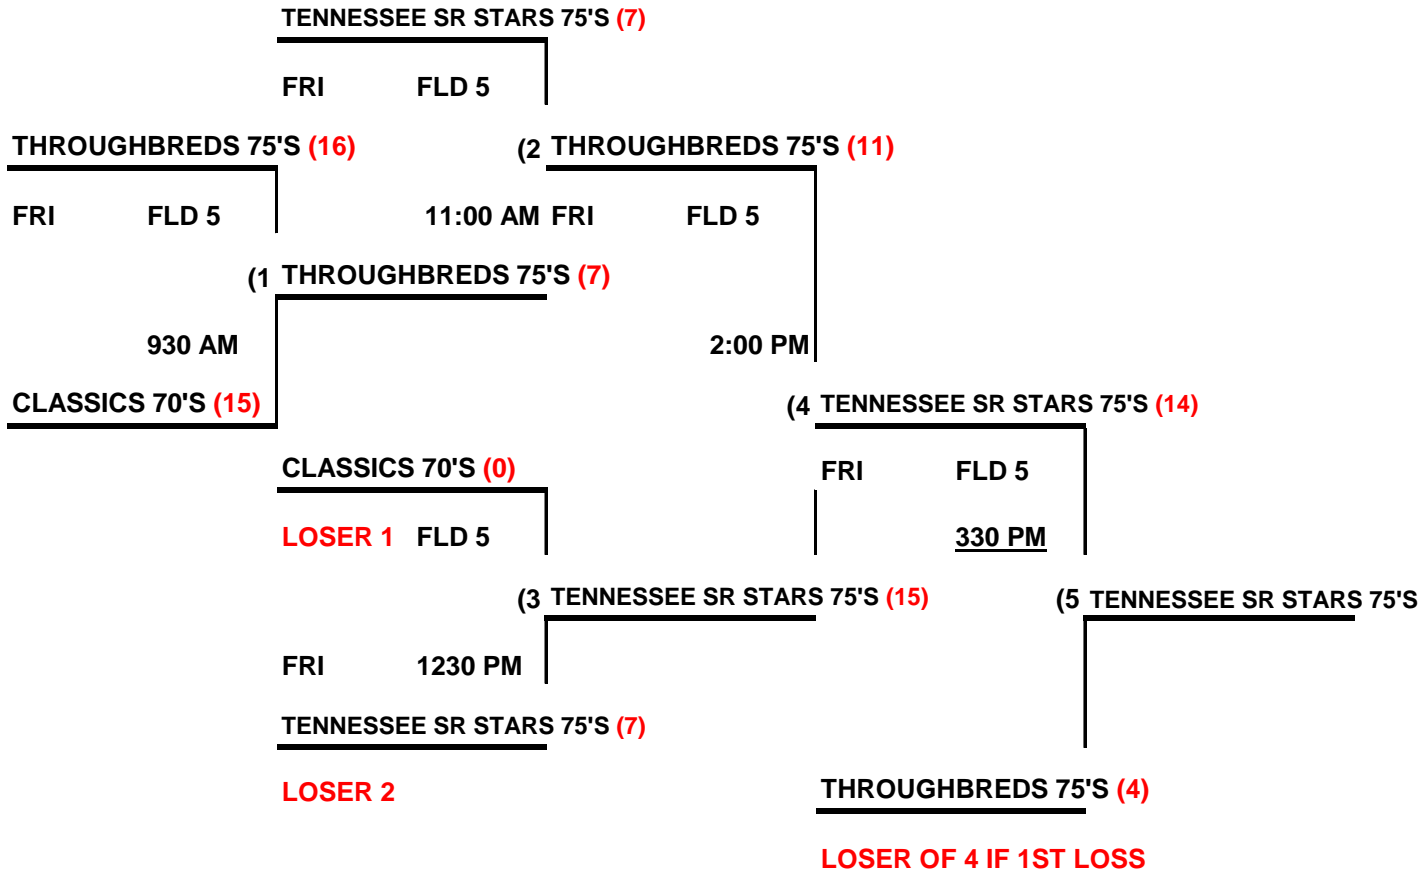

2016 SPA
TWITTY SR. WOMEN'S NIT
70-75 PLUS
DOUBLE ELIMINATION

CLASSICS 70 PLUS CHAMPS