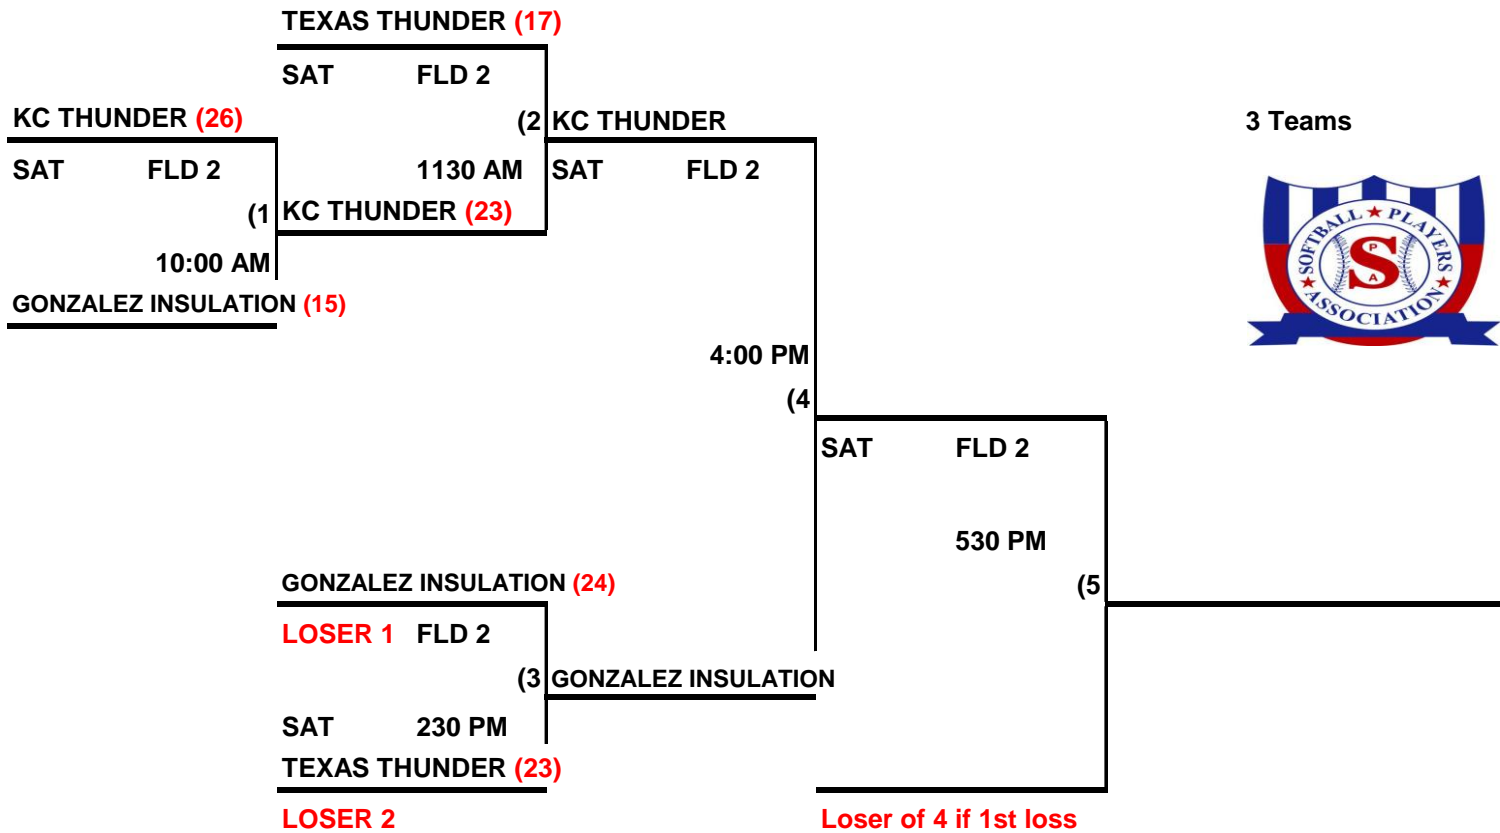

**2016 SPA
LONE STAR NIT
60 PLUS
DBL ELIM BRACKET**

3 Teams

KC THUNDER 60 AAA CHAMP

GONZALEZ INSULATION 60 MAJ CHAMP

TEXAS THUNDER 60 AAA FINALIST