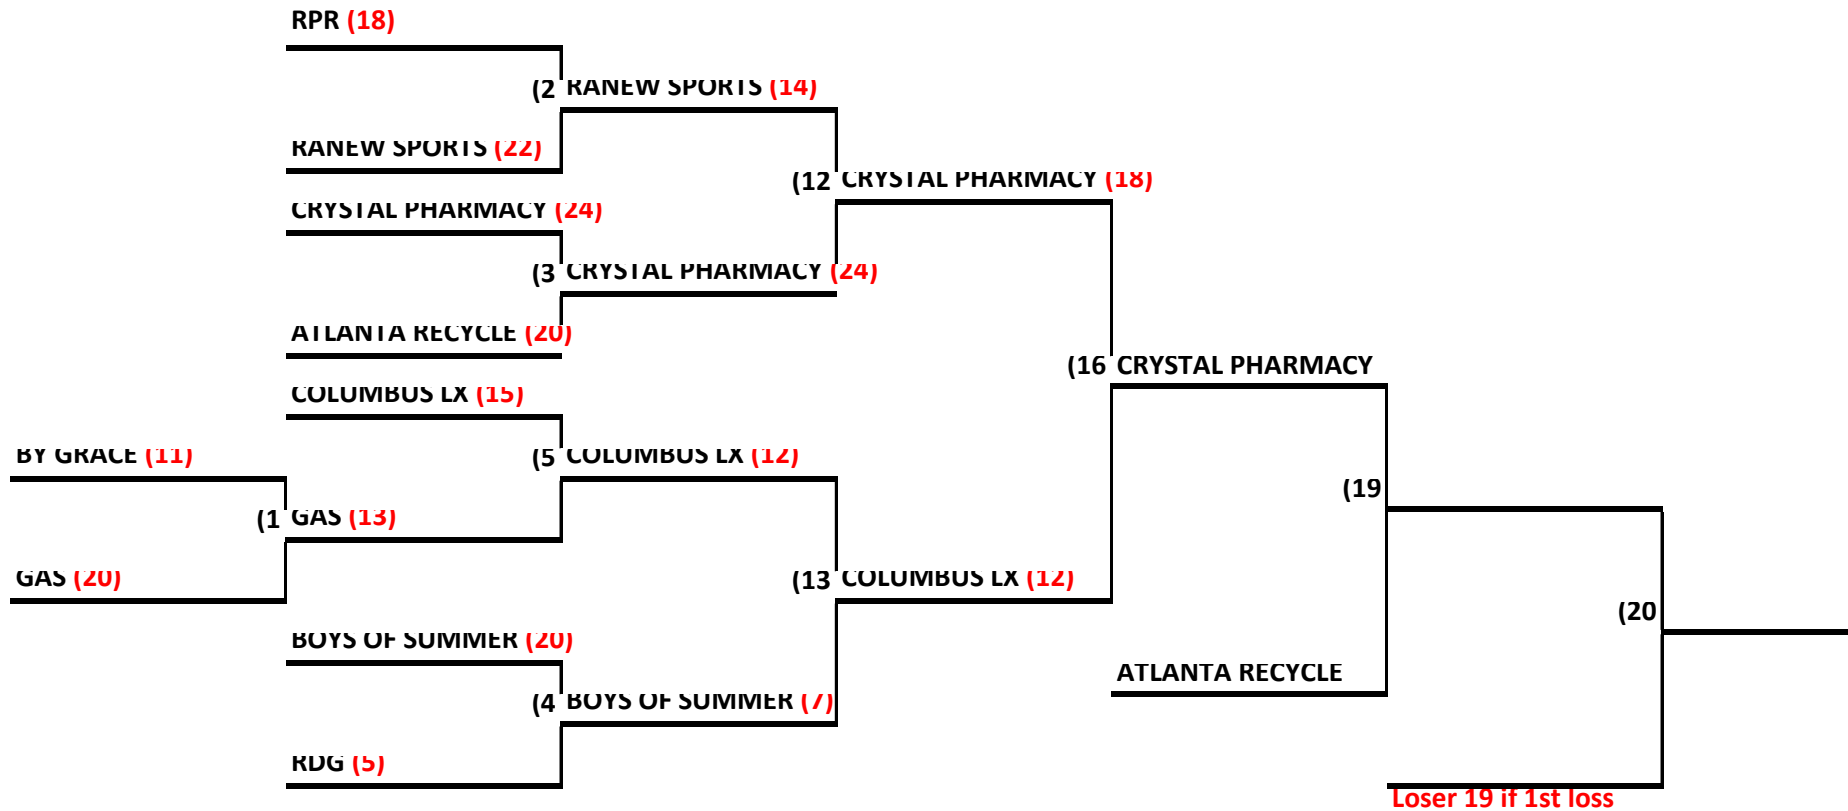

9 TEAMS - 3 GAME GUARANTEE

2016 SPA  
MID-SOUTH NIT  
60 PLUS  
ELIM BRACKET

LOSER'S BRACKET

CRYSTAL PHARMACY MAJOR CHAMPS  
 ATLANTA RECYCLE 60 AAA CHAMPS  
 COLUMBUS LX 60 AAA FINALIST