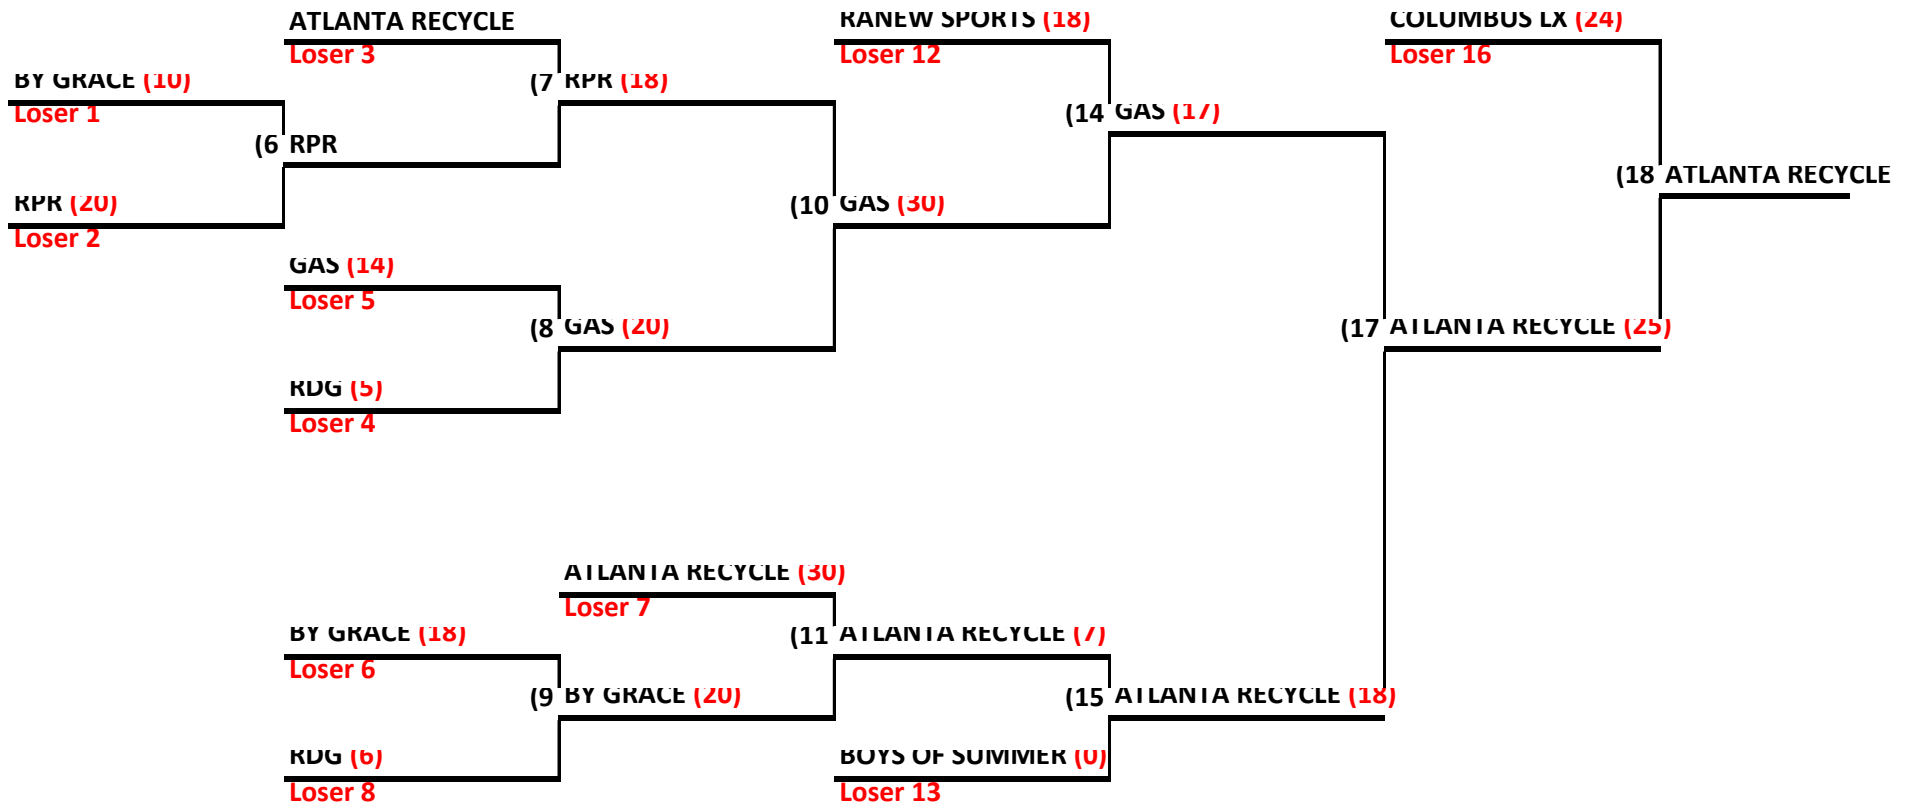

9 TEAMS - 3 GAME GUARANTEE

2016 SPA  
MID-SOUTH NIT  
60 PLUS  
ELIM BRACKET

LOSER'S BRACKET

CRYSTAL PHARMACY MAJOR CHAMPS  
 ATLANTA RECYCLE 60 AAA CHAMPS  
 COLUMBUS LX 60 AAA FINALIST