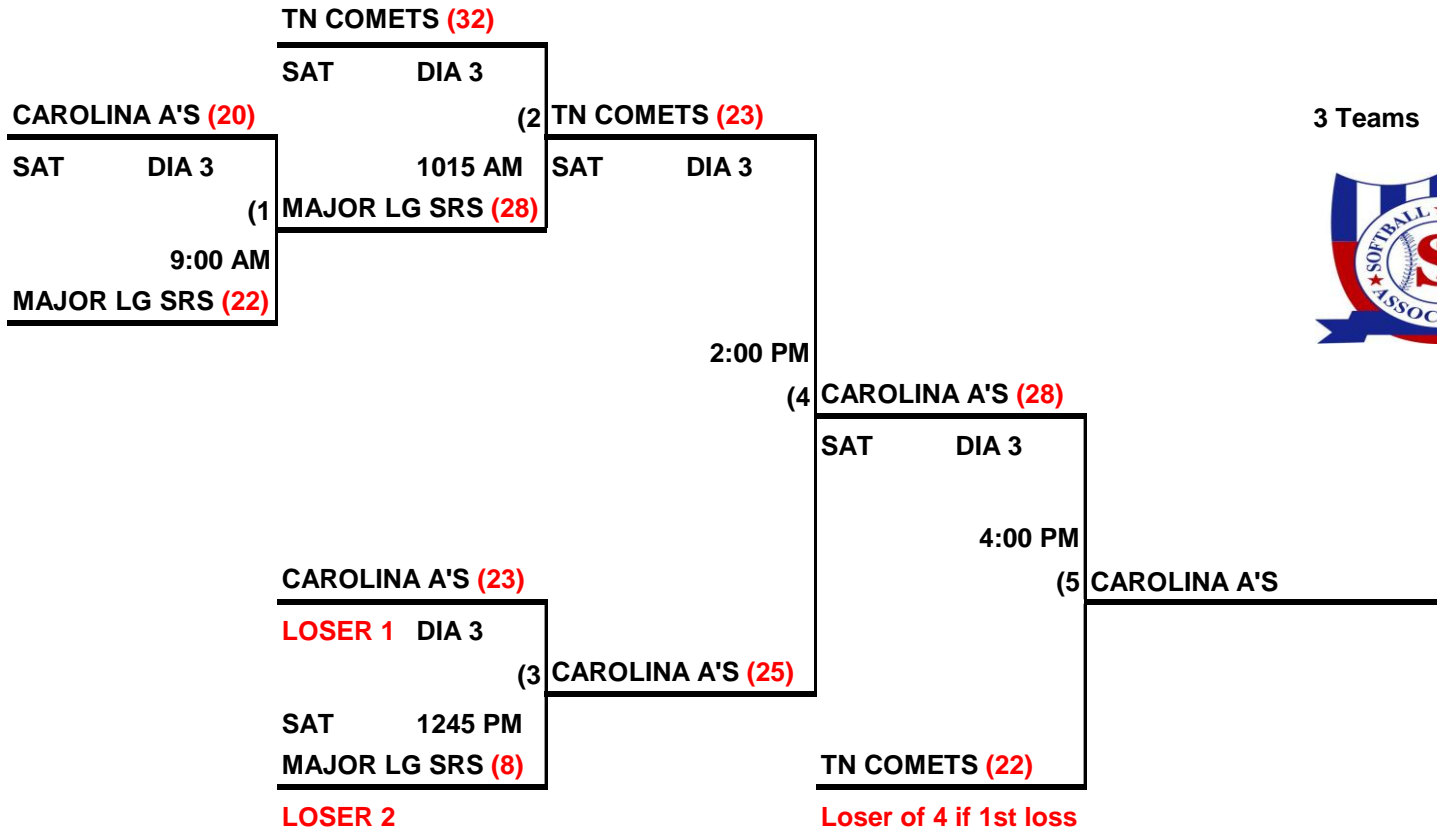

**2016 SPA  
TOM WILLIAMS/TRI CITIES CLASSIC  
50 PLUS  
DOUBLE ELIMINATION**

3 Teams