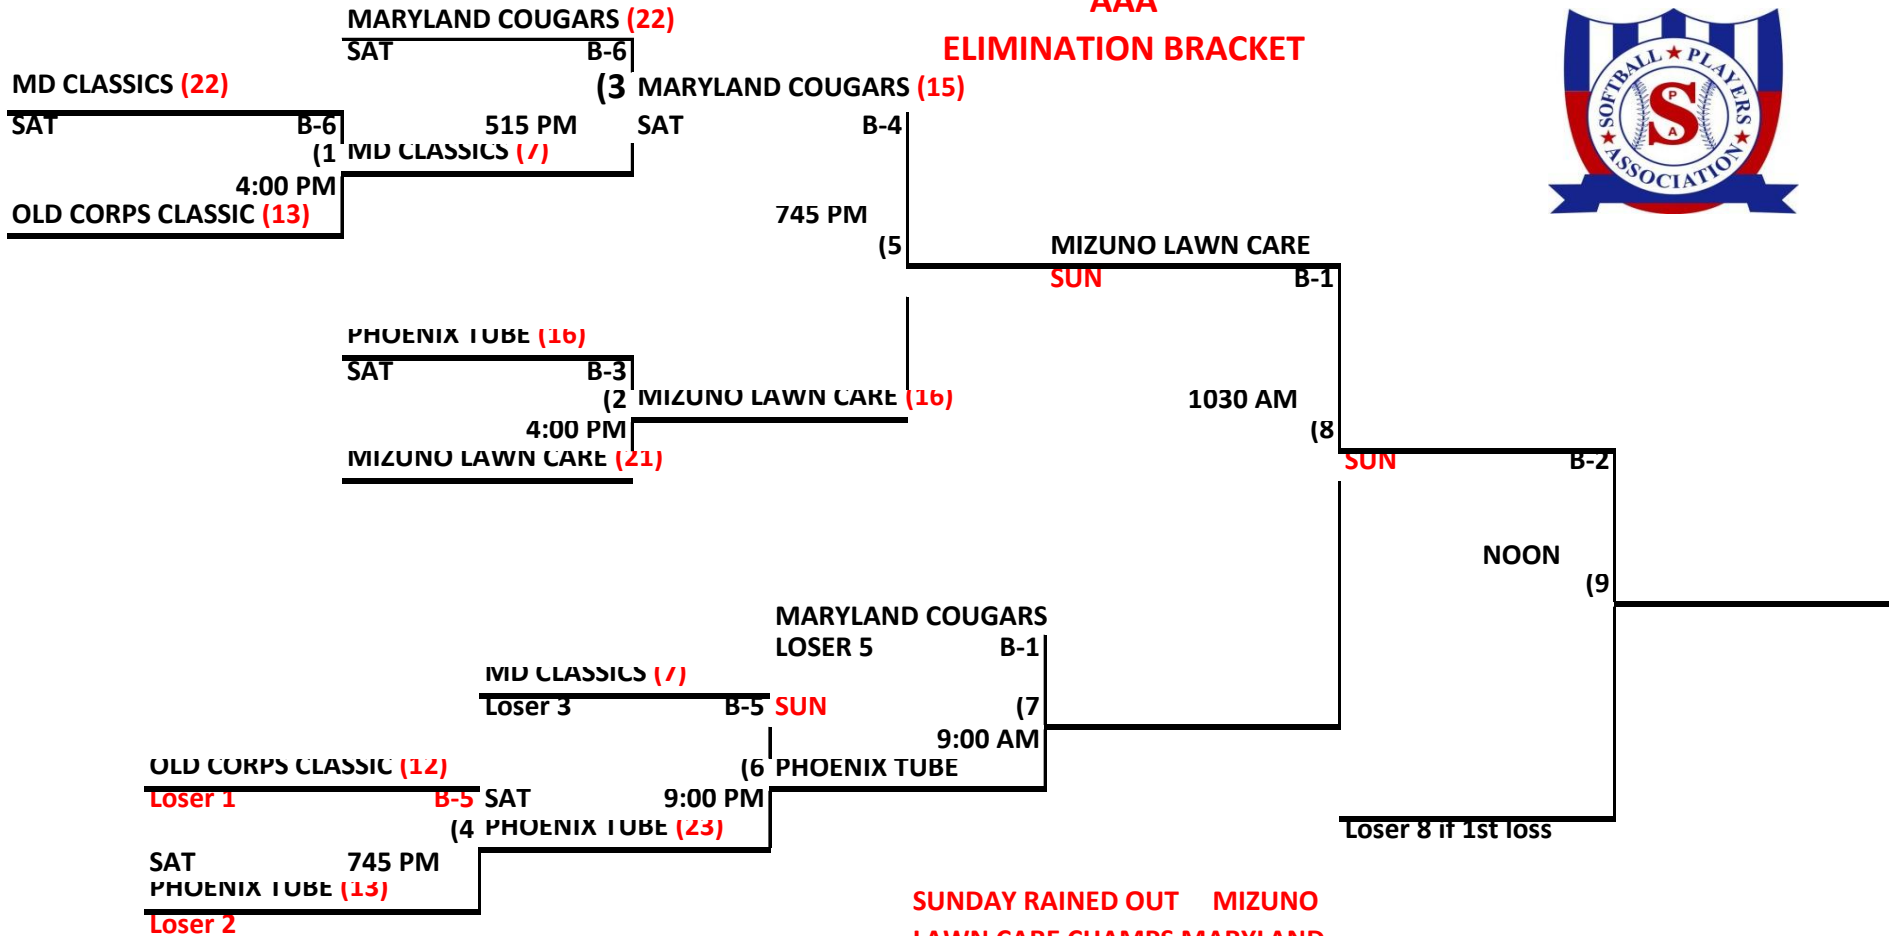

5 TEAM DOUBLE ELIM

**2016 SPA
GLEN BURNIE NIT 50
AAA
ELIMINATION BRACKET**

**SUNDAY RAINED OUT MIZUNO
LAWN CARE CHAMPS MARYLAND
COUGARS 2ND AND PHOENIX
TUBE 3RD**