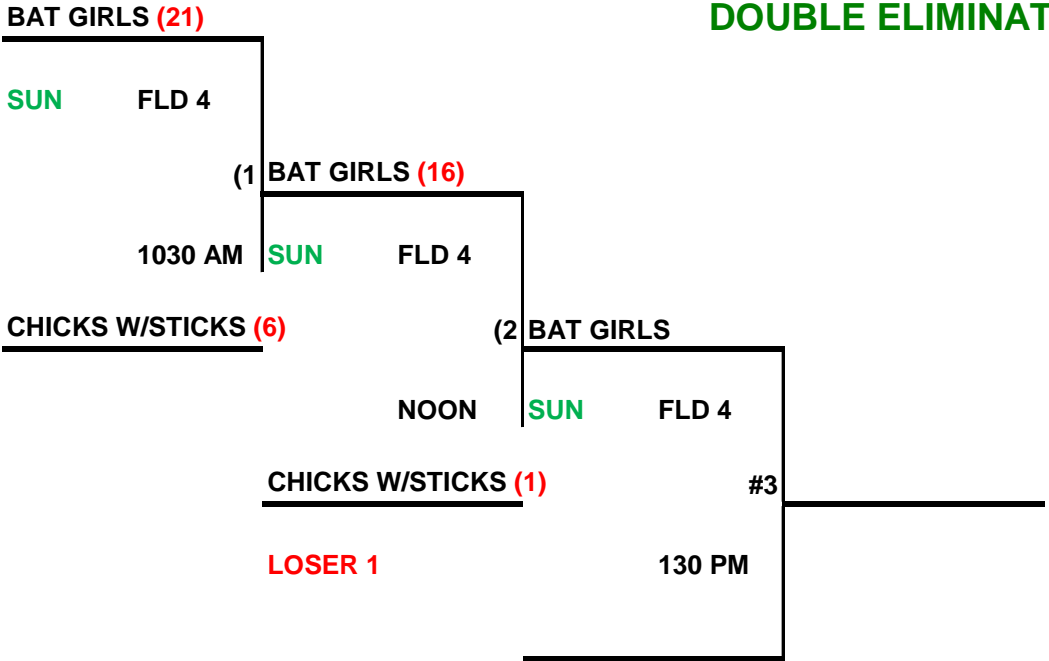

2016 SPA
TWITTY SR. WOMEN'S NIT
40 PLUS
DOUBLE ELIMINATION

LOSER OF 2 IF 1ST LOSS