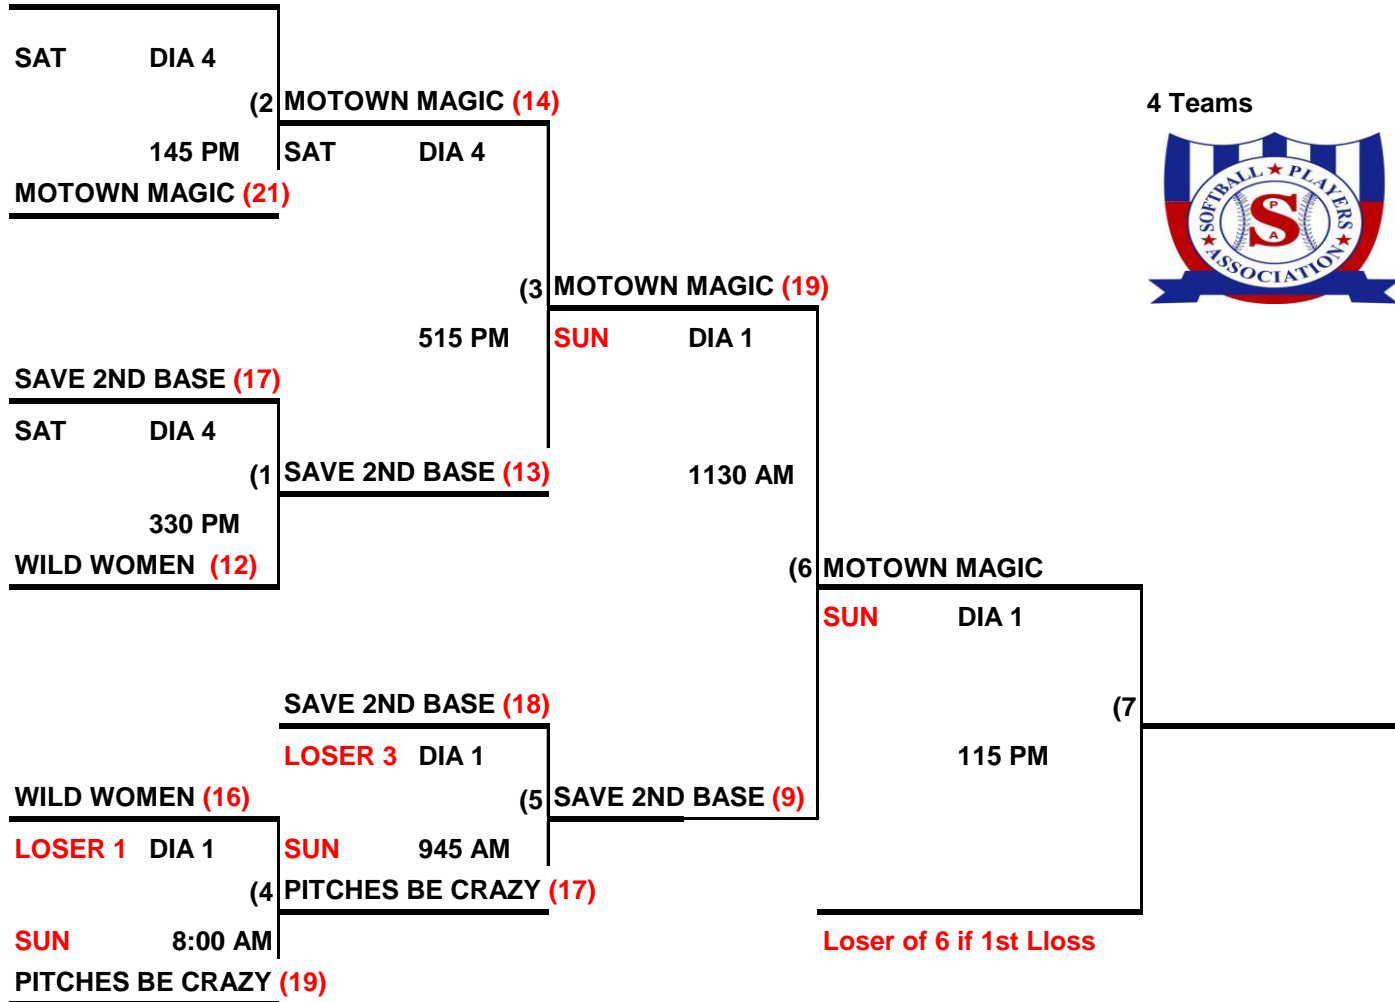

**2016 SPA
WOMEN'S WORLD SERIES
35 PLUS
DOUBLE ELIMINATION**

4 Teams

PITCHES BE CRAZY (11)

LOSER 2