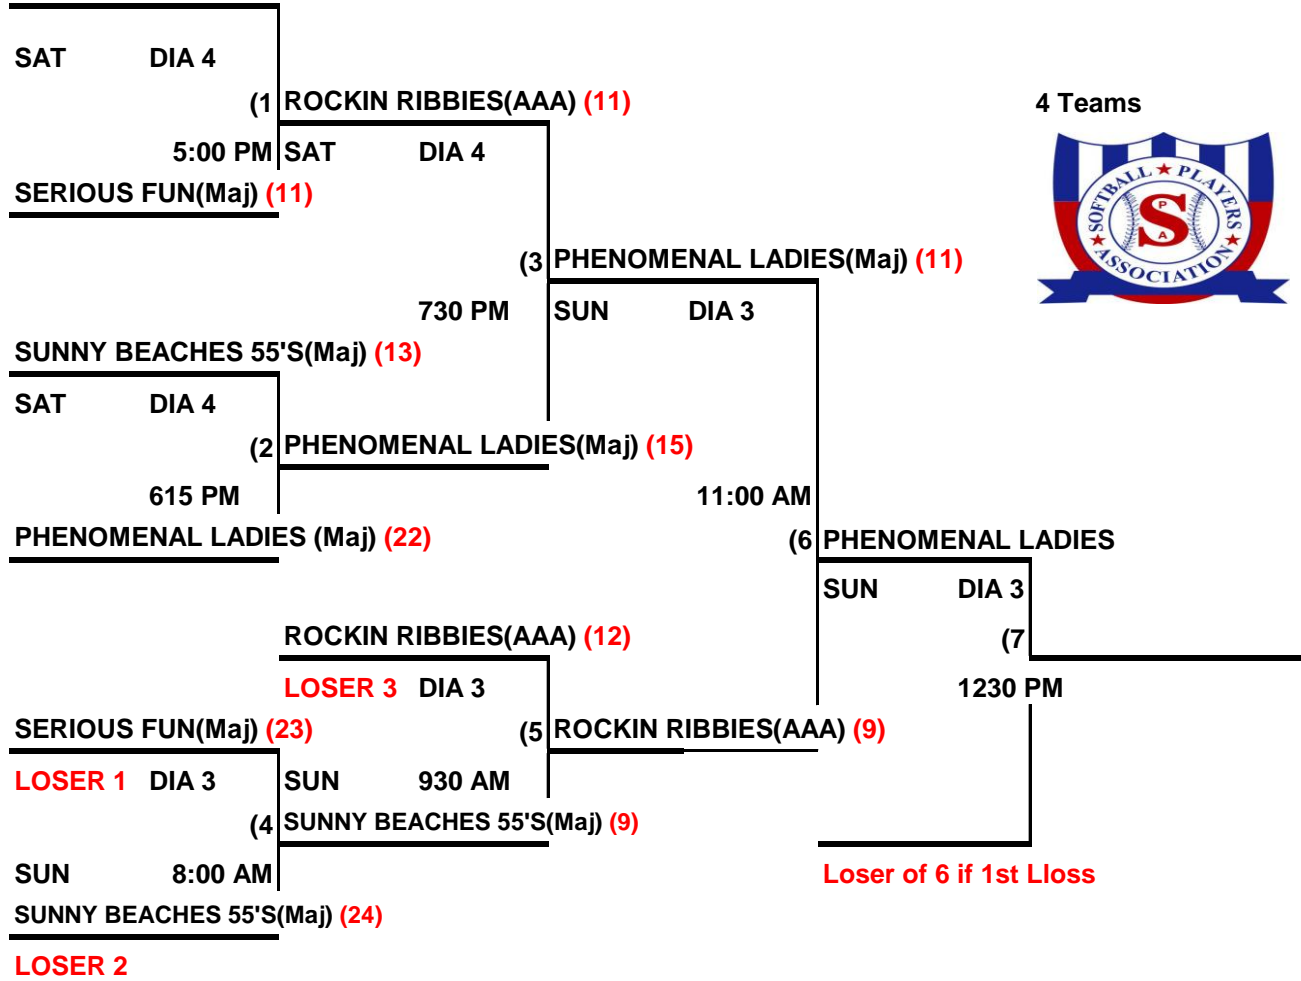

**2015 SPA
WOMEN'S WORLD
SERIES
50 - 55 PLUS
DOUBLE ELIM
BRACKET CULLMAN,**

ROCKIN RIBBIES(AAA) (15)

4 Teams

Loser of 6 if 1st Lloss