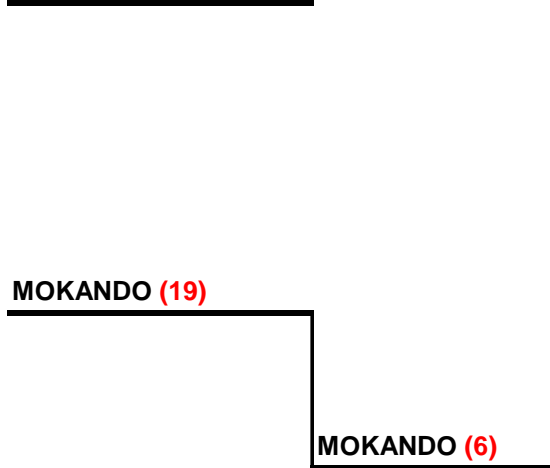

**2015
ARKANSAS SR INVATATIONAL
70 AAA
SINGLE ELIMINATION BRACKET**

5 TEAMS

OKC RELICS (15)

OKC RELICS (18)

TX LEGENDS 70'S (18)

TX LEGENDS 70'S (27)

MOKANDO (19)

MOKANDO (6)