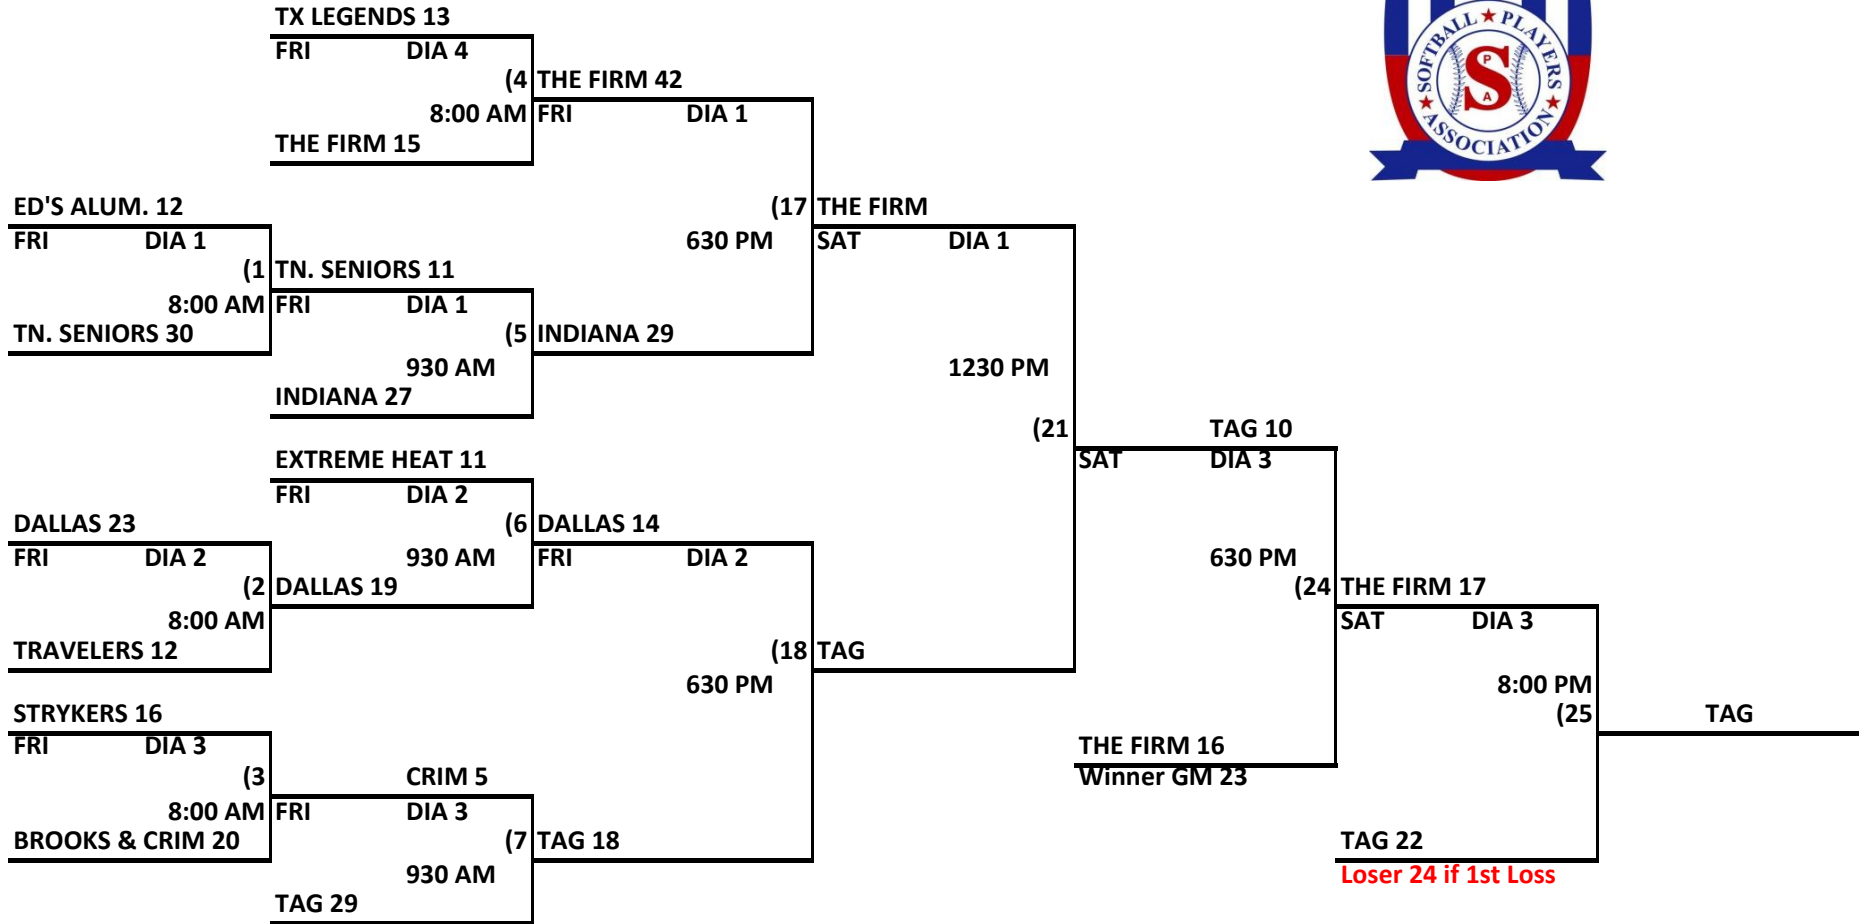

**11 TEAMS - 3 GAME GUARANTEE**

2015 SPA WINTER NIT  
65 PLUS  
DOUBLE ELIMINATION

**65 DIVISION**

**LOSER'S BRACKET**