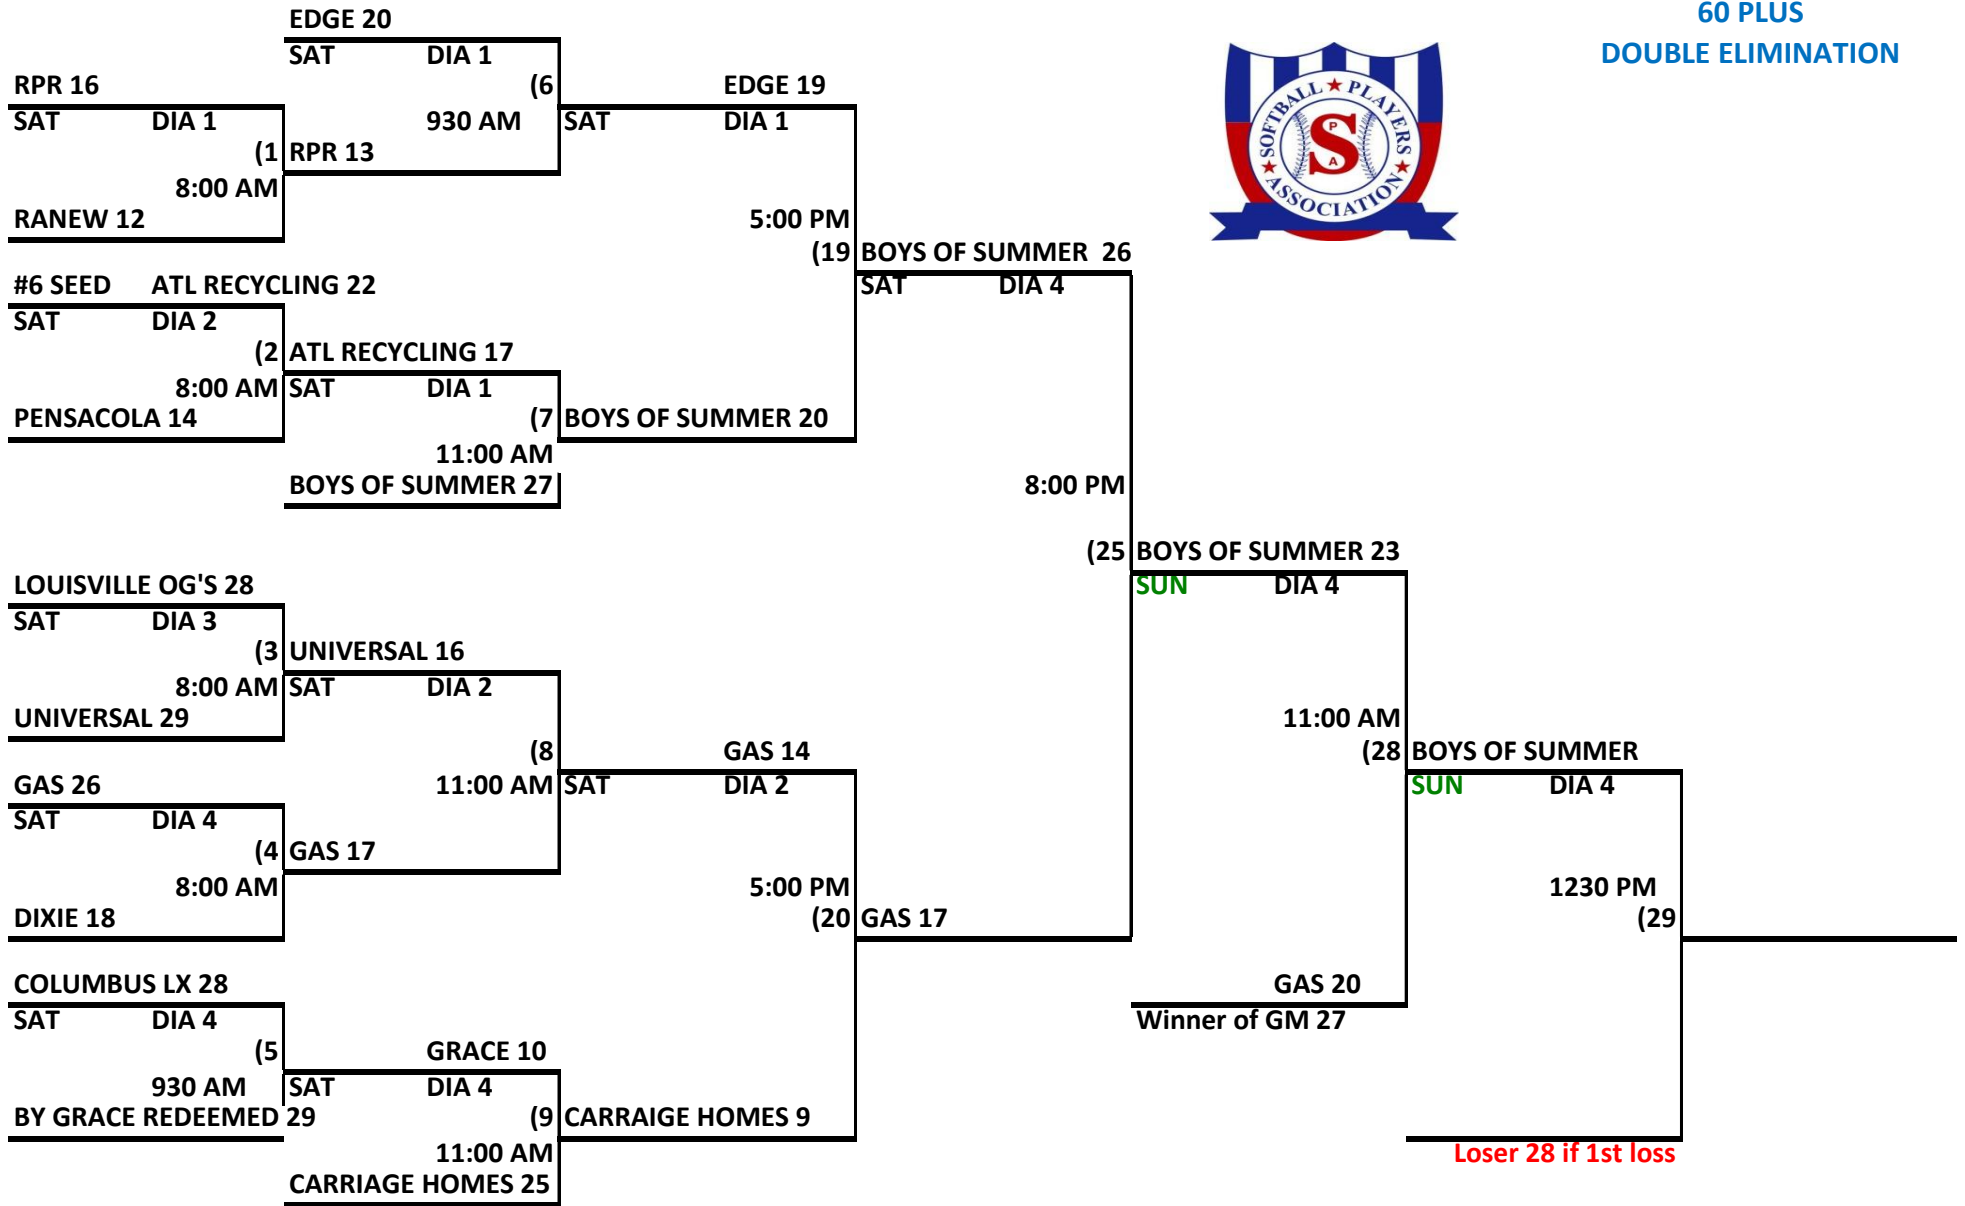

13 TEAMS - 3 GAME GUARANTEE

60 DIVISION

2015 SPA WINTER NIT
60 PLUS
DOUBLE ELIMINATION

LOSER'S BRACKET

RANREW 16

Loser 1 DIA 4
(10) PENSACOLA 31
SAT 1230 PM
PENSACOLA 21

Loser 2
LOUISVILLE OG'S 23
Loser 3 DIA 2
(11) LOUISVILLE
SAT 2:00 PM
DIXIE 14

Loser 4
COLUMBUS LX 22
Loser 5 DIA 4
(12) COLUMBUS LX
SAT 2:00 PM
RPR 19

Loser 6
ATL RECYCLING 18
Loser 7 DIA 4
(13) ATL RECYCLING 33
SAT 330 PM
BY GRACE REDEEMED 17

Loser 8 DIA 3
(14) RANREW 19
SAT 330 PM
RANREW 19

Loser 9
UNIVERSAL 12
Loser 10 DIA 3
(14) RANREW 19
SAT 330 PM
RANREW 19

SAT DIA 1
DIXIE 20
Loser 11

SAT DIA 2
LOUISVILLE 17
Loser 12

SAT DIA 3
COLUMBUS LX 24
Loser 13

SAT DIA 4
ATL. RECYCLING 16
Loser 14

SAT DIA 4
RANREW 19
Loser 15