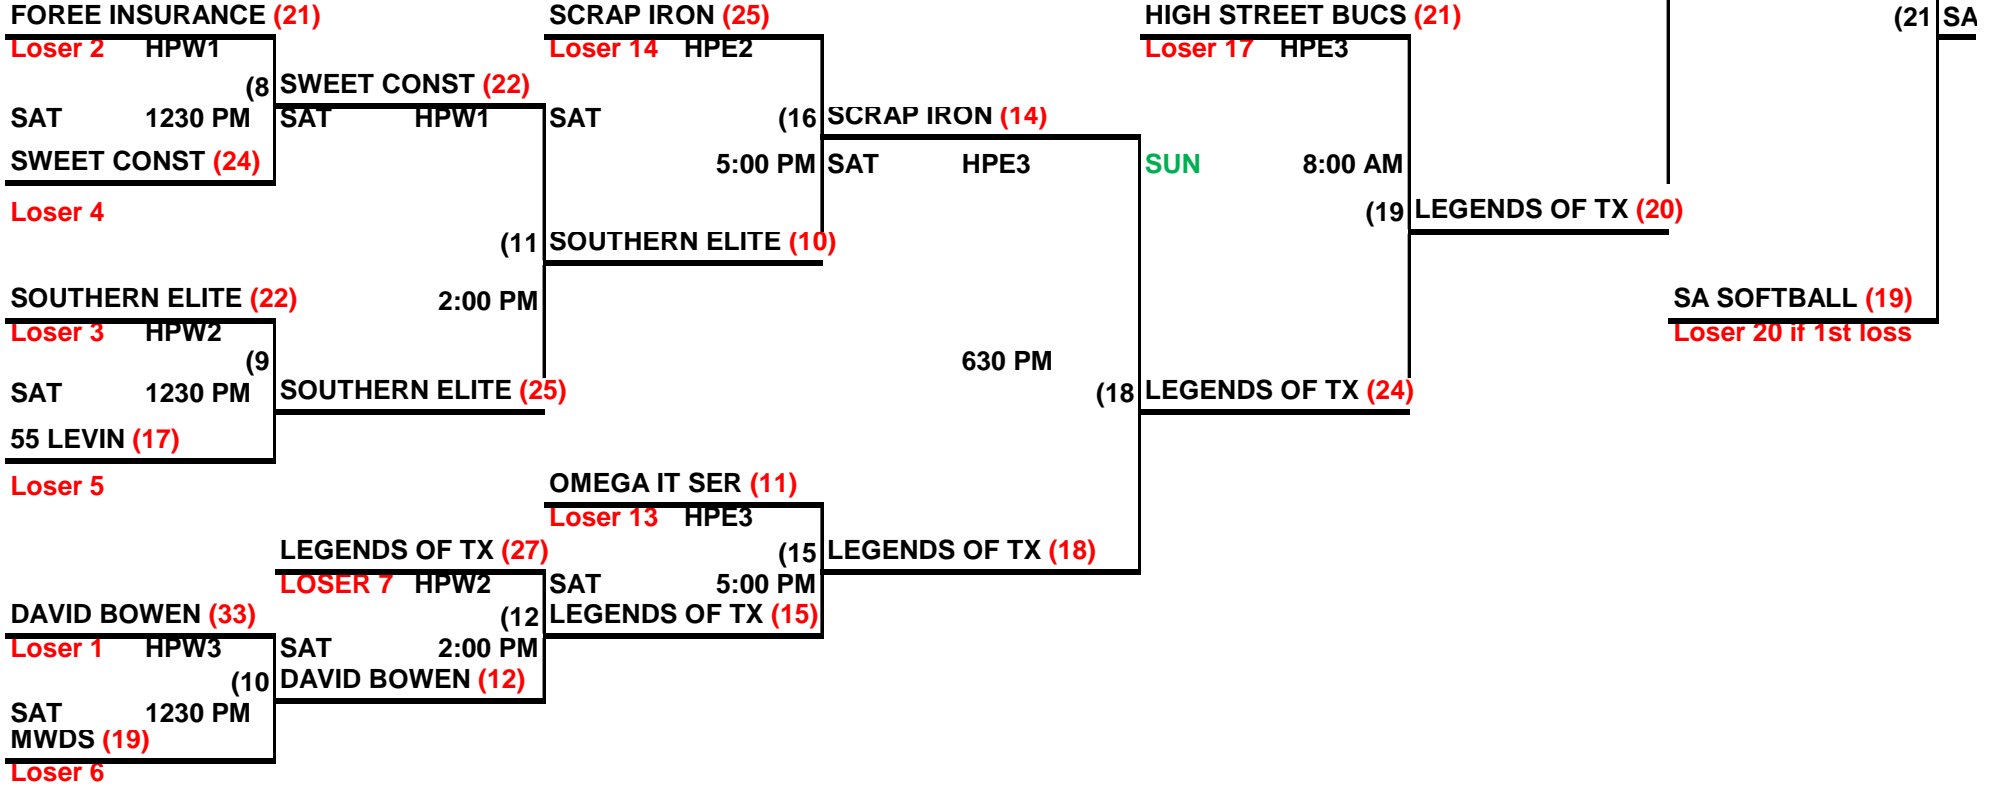

(2) MWDS (11)

8:00 AM

MWDS (30)

(14) SA SOFTBALL (18)

SA SOFTBALL (18)

SAT HPW3

(7) SA SOFTBALL (35)

LEGENDS OF TX (22)

SAT HPW3

9:30 AM

(3) LEGENDS OF TX (17)

8:00 AM

SOUTHERN ELITE (20)

10:00 AM

20 LEGENDS OF TX (14)

SUN HPE3

NOON

2015 SPA MENS
WORLD CHAMPIONSHIPS
55 MAJOR
DOUBLE ELIMINATION

11 teams

LOSERS BRACKET

SOFTBALL