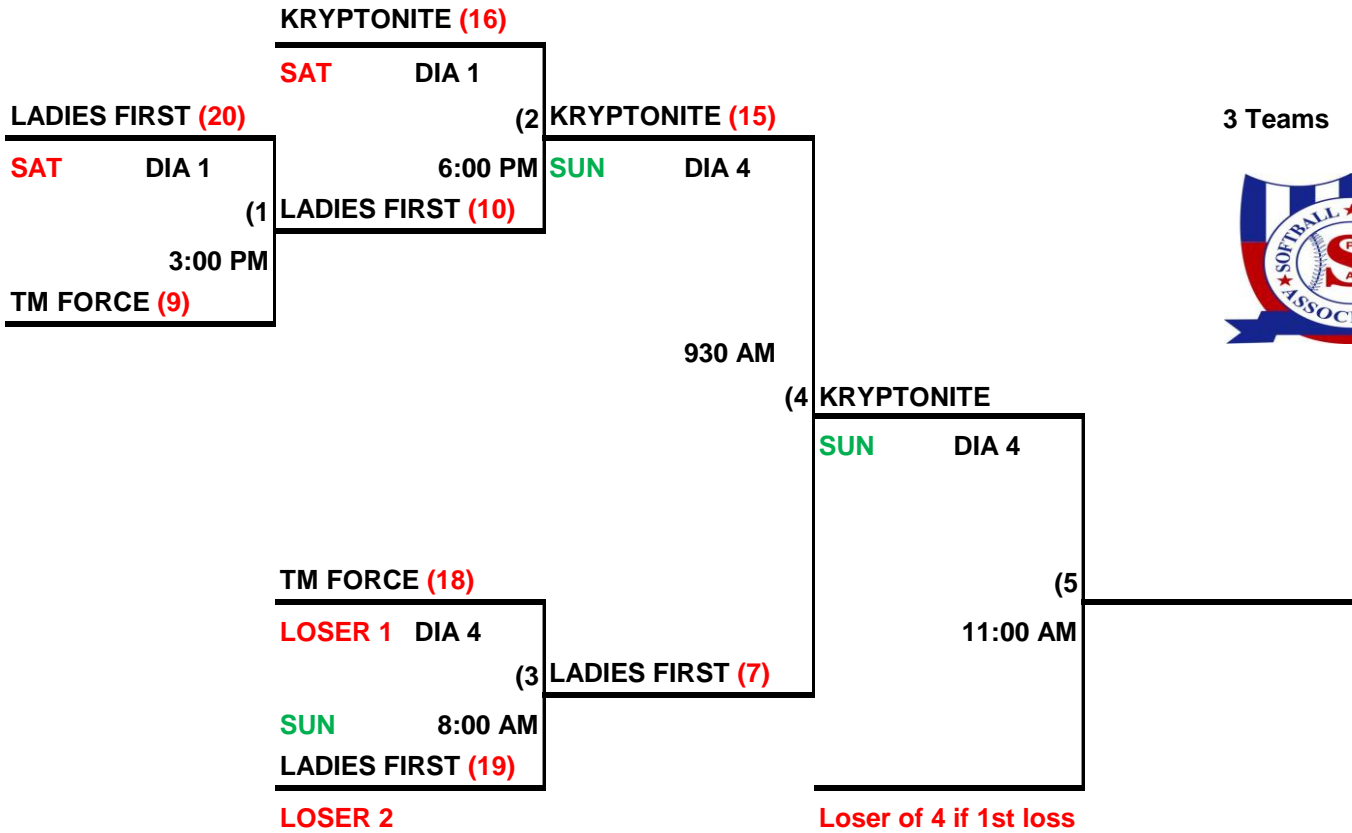

**2015 SPA
WOMENS ROCKY TOP
NIT 40 MAJOR
DOUBLE ELIM BRACKET**

3 Teams