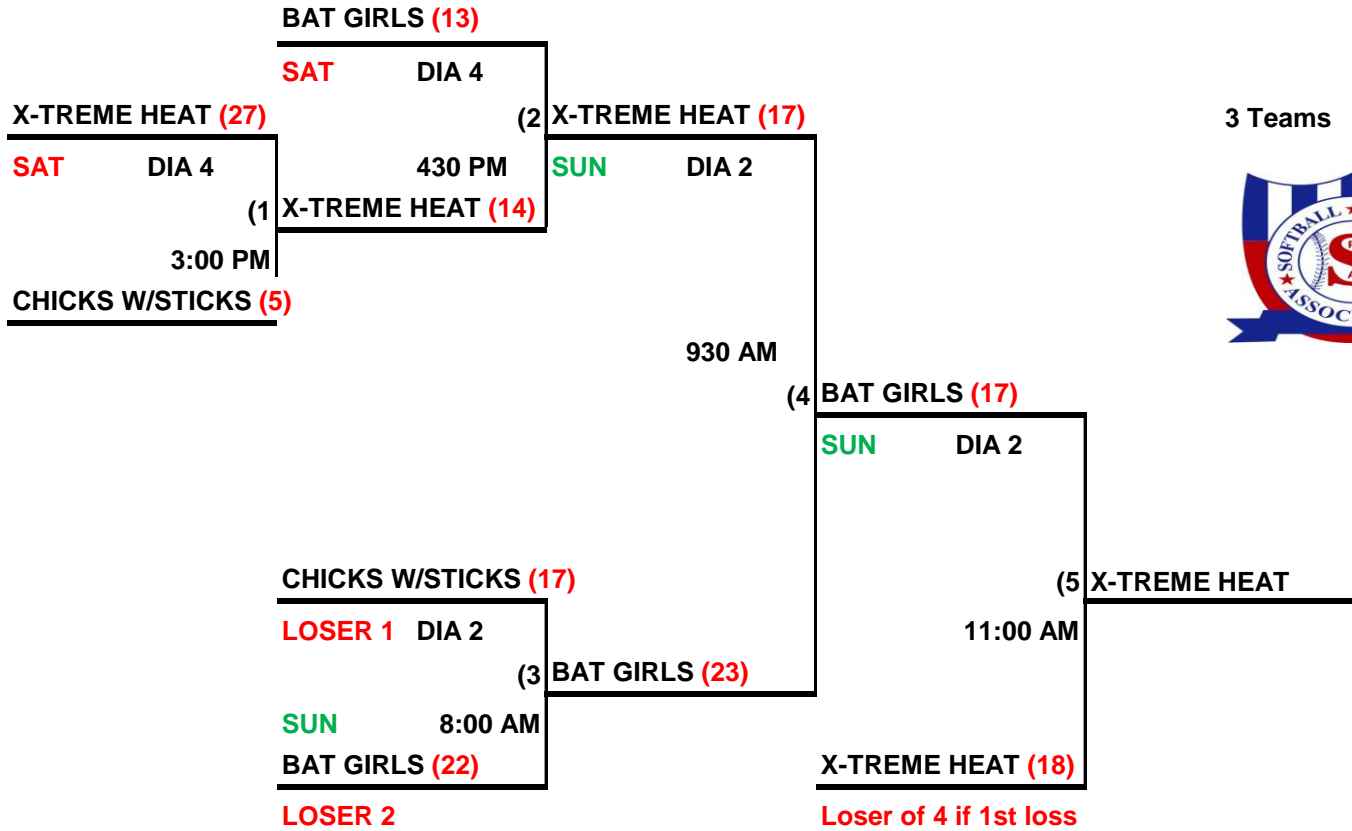

**2015 SPA
WOMENS ROCKY TOP
NIT 40 AAA
DOUBLE ELIM BRACKET**

3 Teams