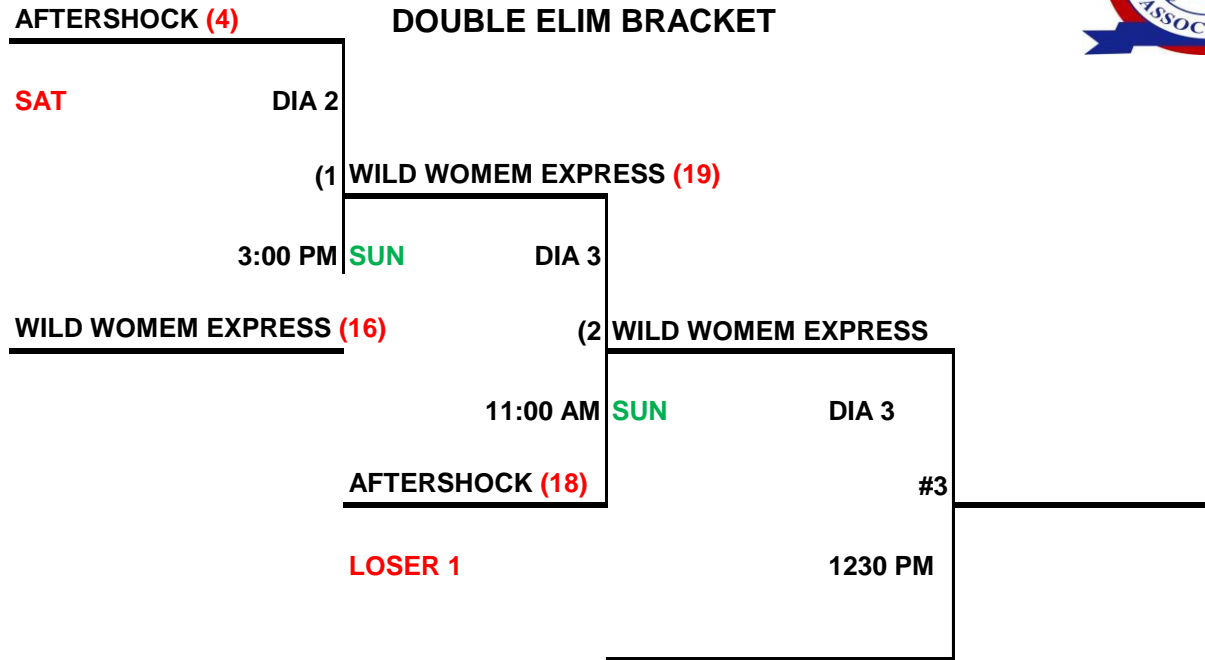

2015 SPA  
 WOMENS ROCKY TOP NIT  
 35 AAA  
 DOUBLE ELIM BRACKET

2 TEAMS

LOSER OF 2 IF 1ST LOSS