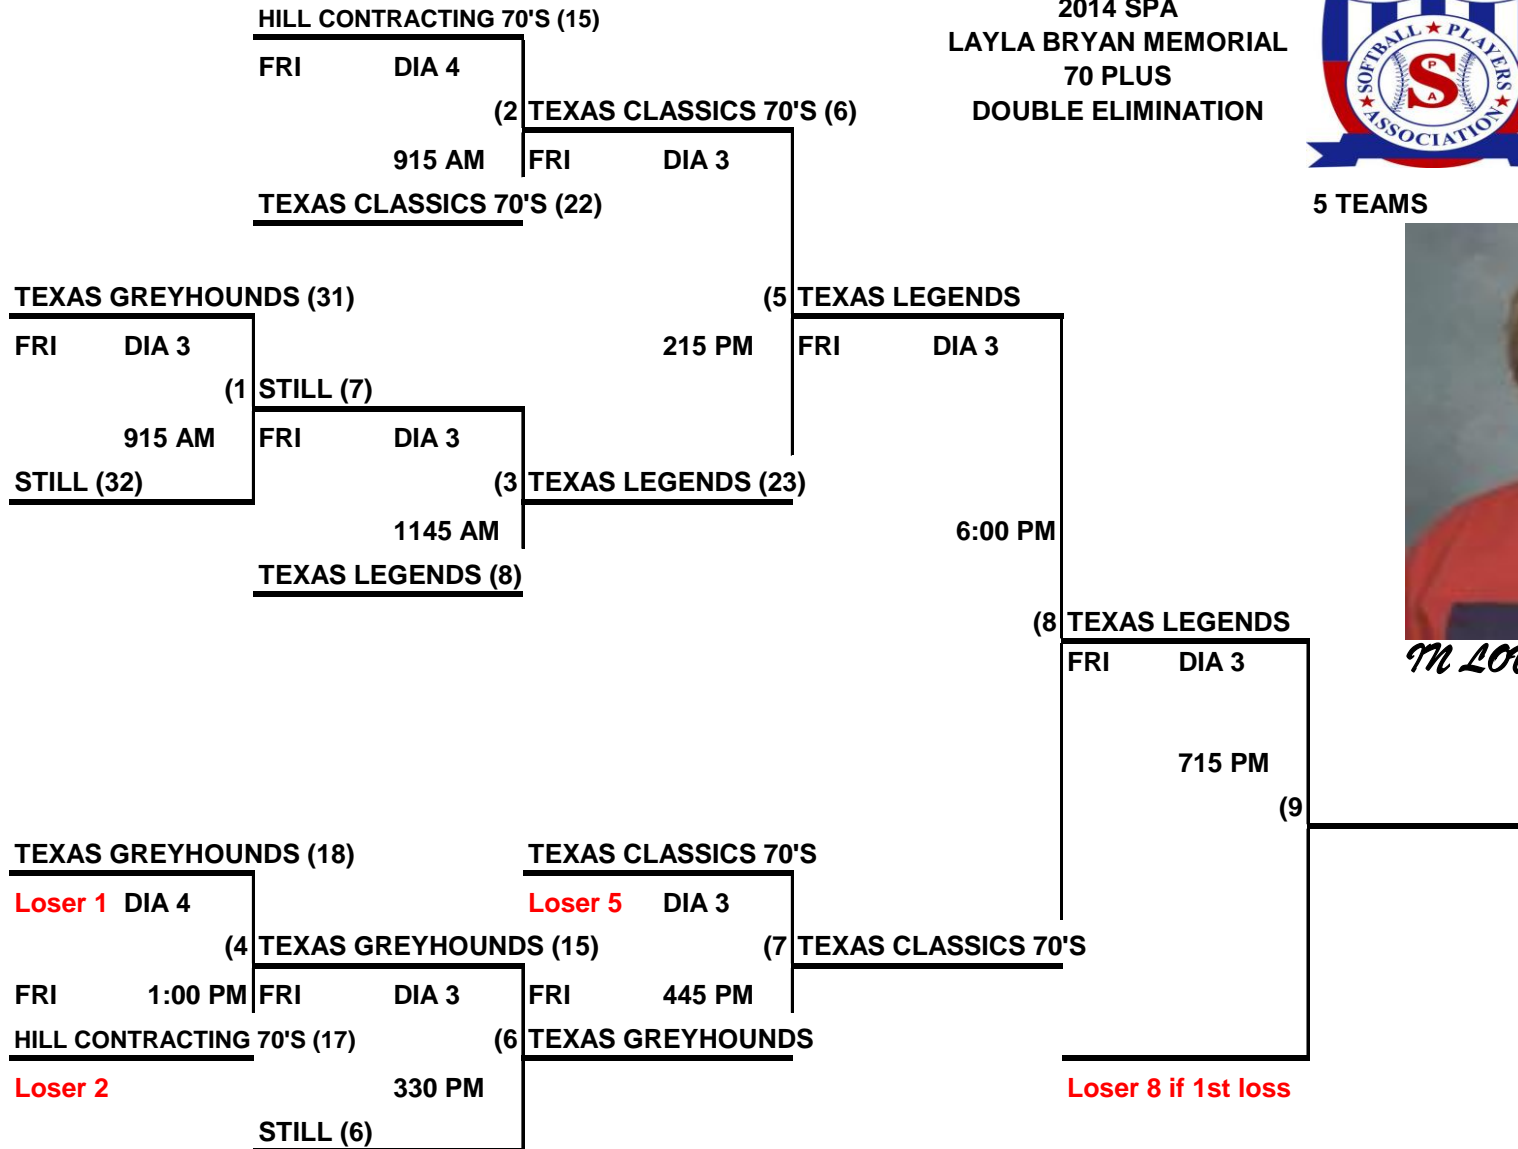

2014 SPA  
LAYLA BRYAN MEMORIAL  
70 PLUS  
DOUBLE ELIMINATION

5 TEAMS

*M LOU*

*TRIG MEMORY*