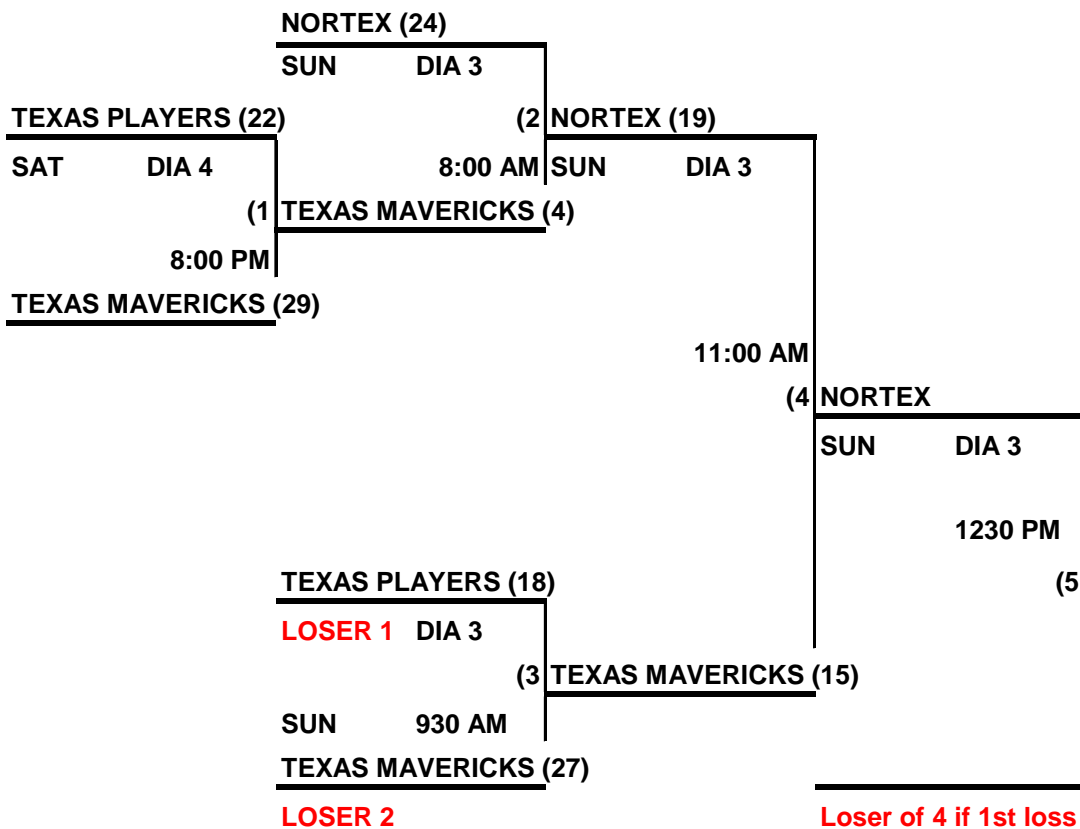

2014 SPA
 LAYLA BRYAN MEMORIAL 50
 PLATIUM
 DOUBLE ELIMINATION
 GEORGETOWN, TX

3 Teams

M LOVING MEMORY

LAYLA BRYAN