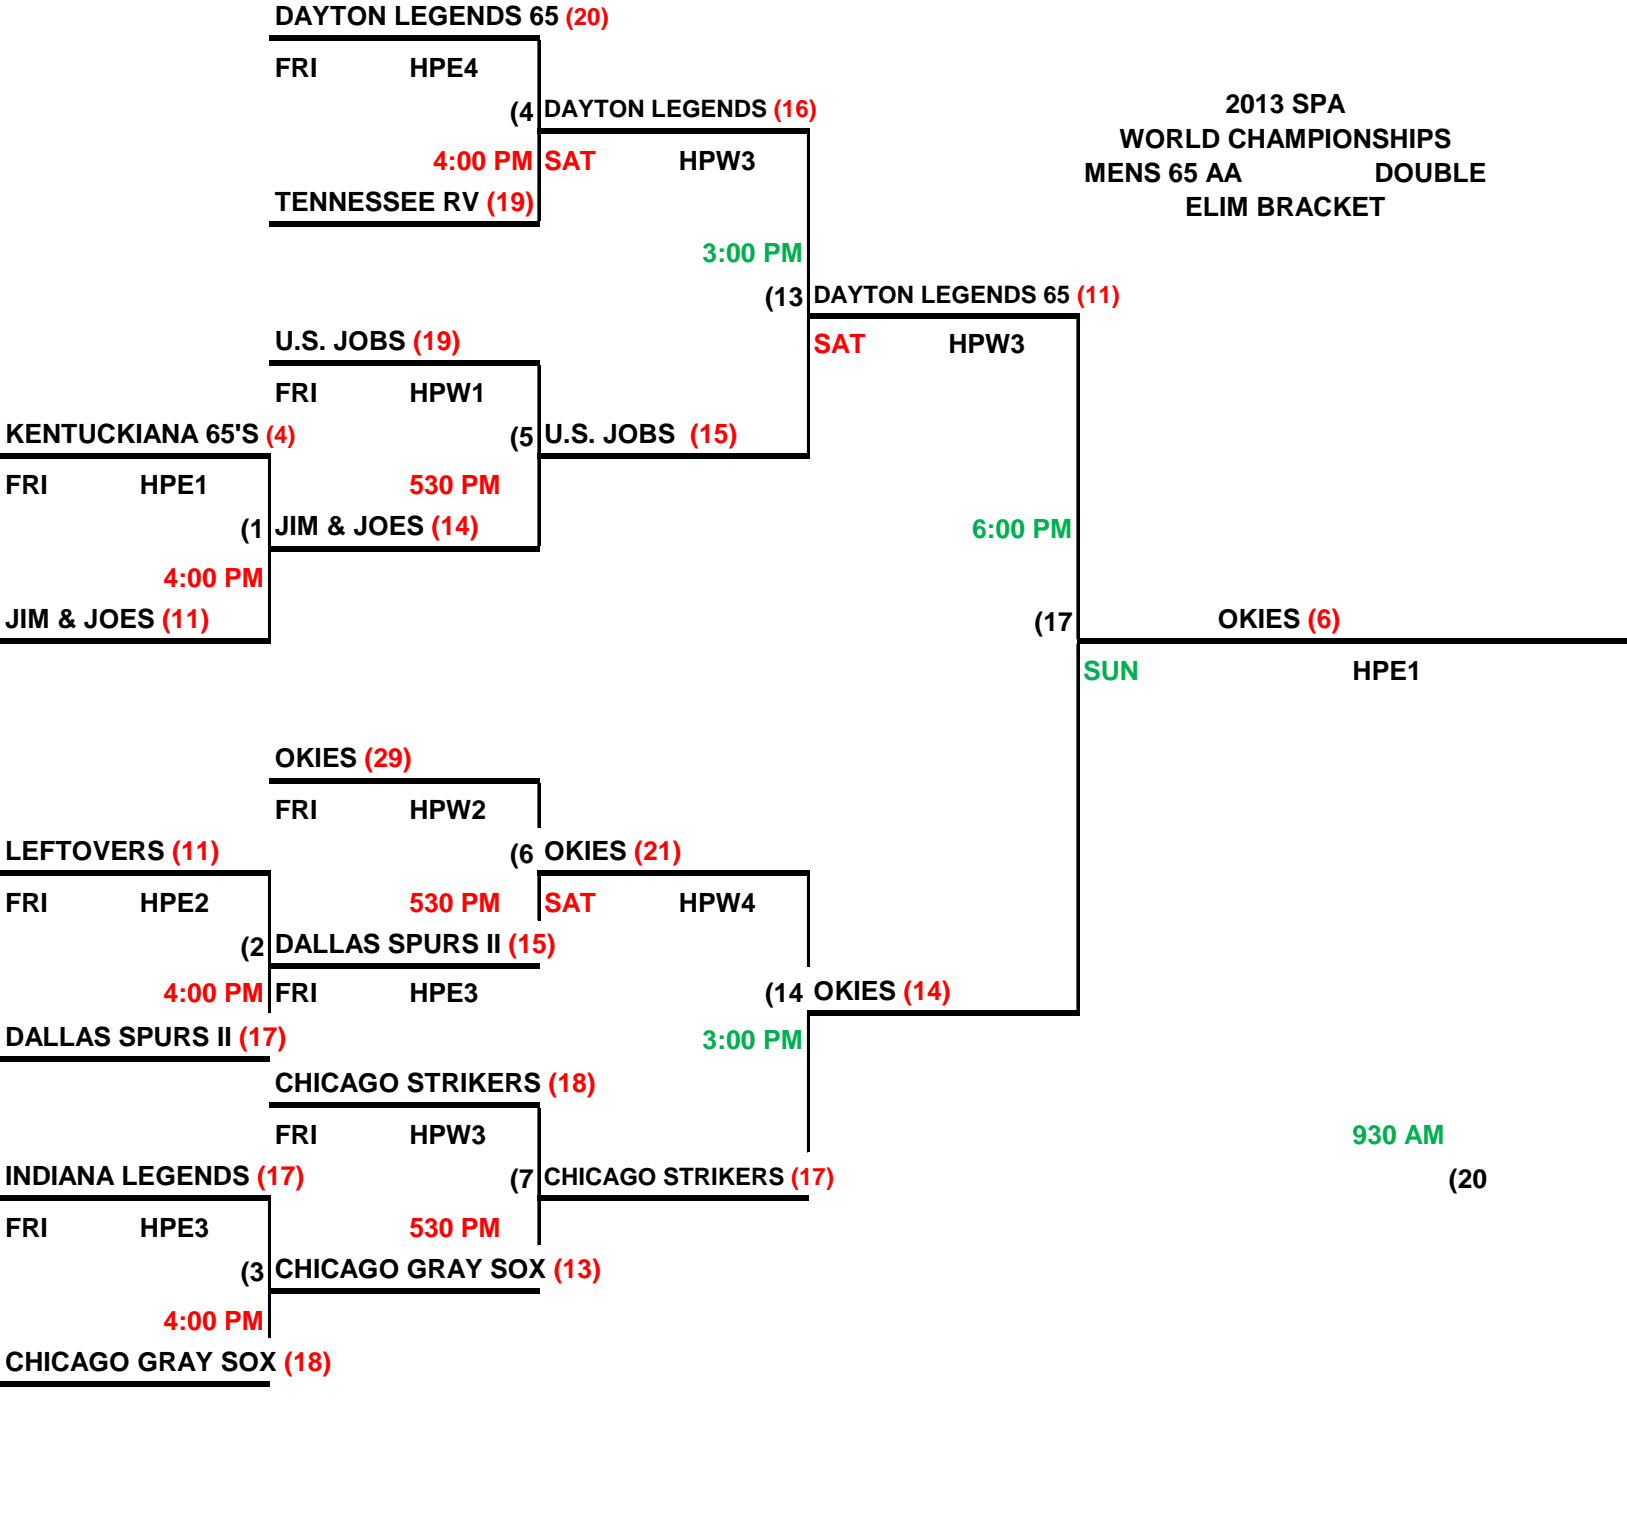

2013 SPA
 WORLD CHAMPIONSHIPS
 MENS 65 AA DOUBLE
 ELIM BRACKET

11 teams

LEFTOVERS (30)

Loser 2 HPW3

(8) **LEFTOVERS (16)**

SAT 1030 AM

TENNESSEE RV (28)

Loser 4

INDIANA LEGENDS (13)

Loser 3 HPW4

(9) **JIM & JOES (28)**

SAT 1030 AM

JIM & JOES (14)

Loser 5

CHICAGO STRIKERS (16)

Loser 14 HPW4

(19) **U.S. JOBS (23)**

SUN 8:00 AM

U.S. JOBS (20)

DAYTON LEGENDS 65 (10)

Loser 17 HPE1

OKIES (14)

Loser 20 if 1st loss

U.S. JOBS (18)

SAT 130 PM

(10) **KENTUCKIANA 65'S (5)**

SAT NOON

DALLAS SPURS II (10)

Loser 6