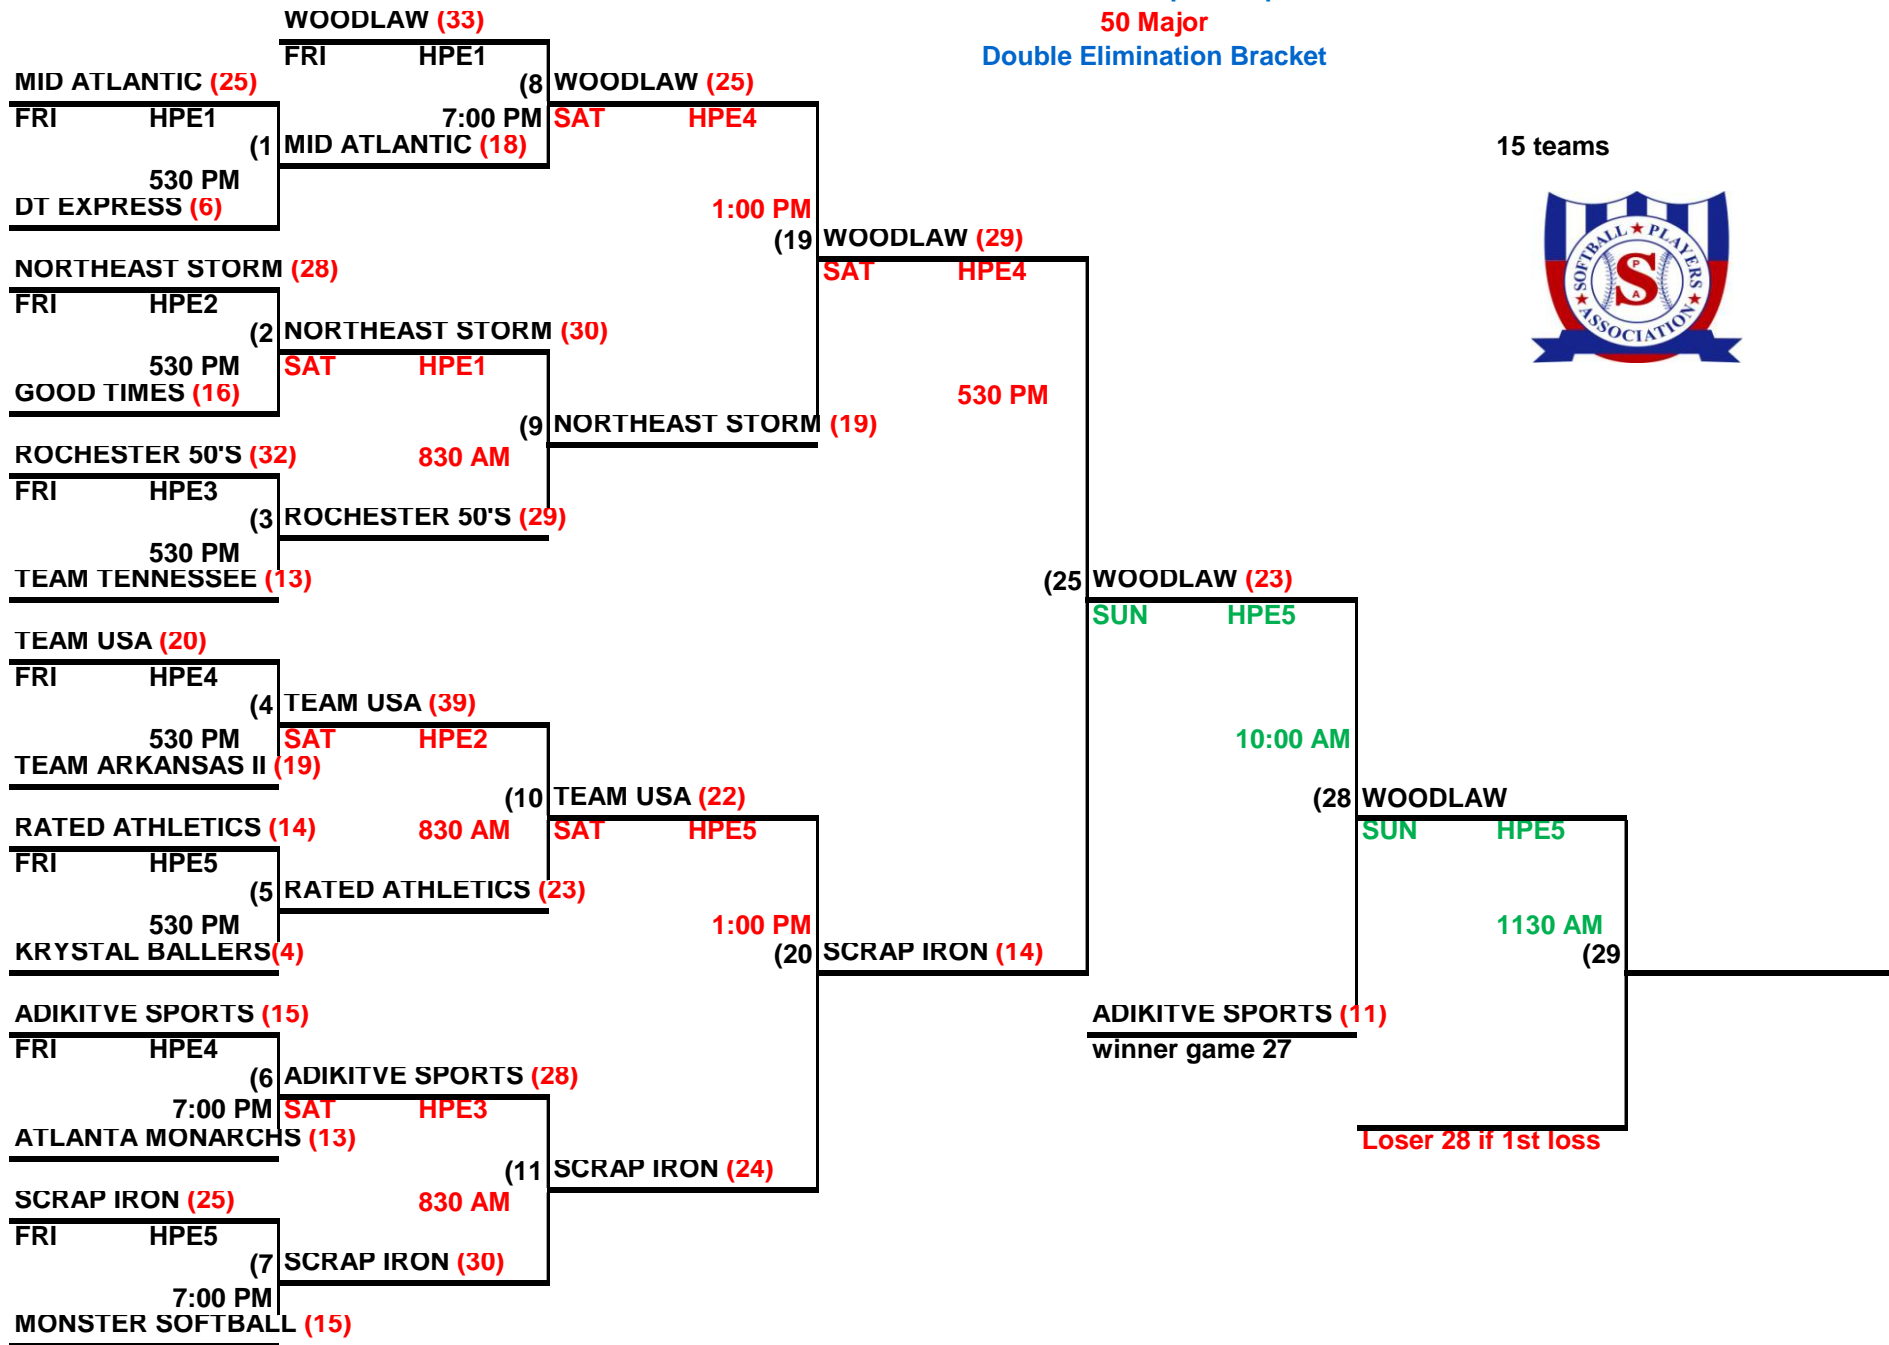

2013  
 Softball Players Association  
 World Championships  
 50 Major  
 Double Elimination Bracket

15 teams

# LOSER'S BRACKET