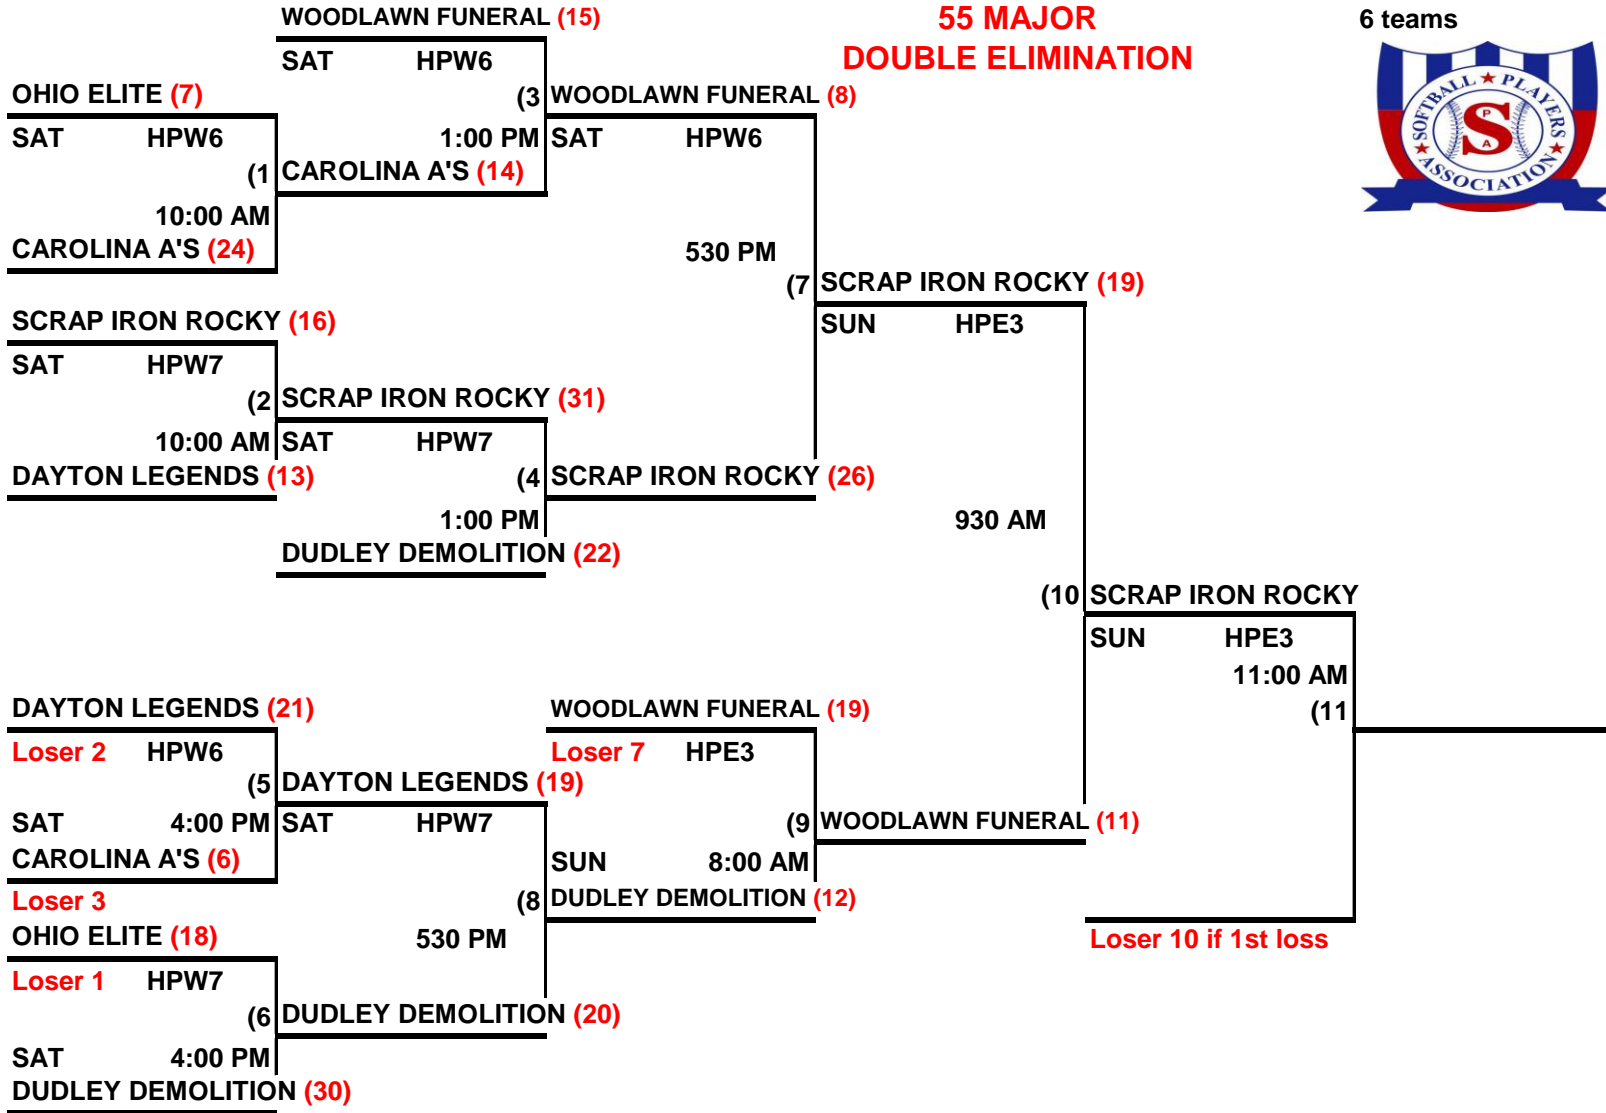

**2018 SPA
MEN'S NATIONAL
55 MAJOR
DOUBLE ELIMINATION**

6 teams

Loser 4