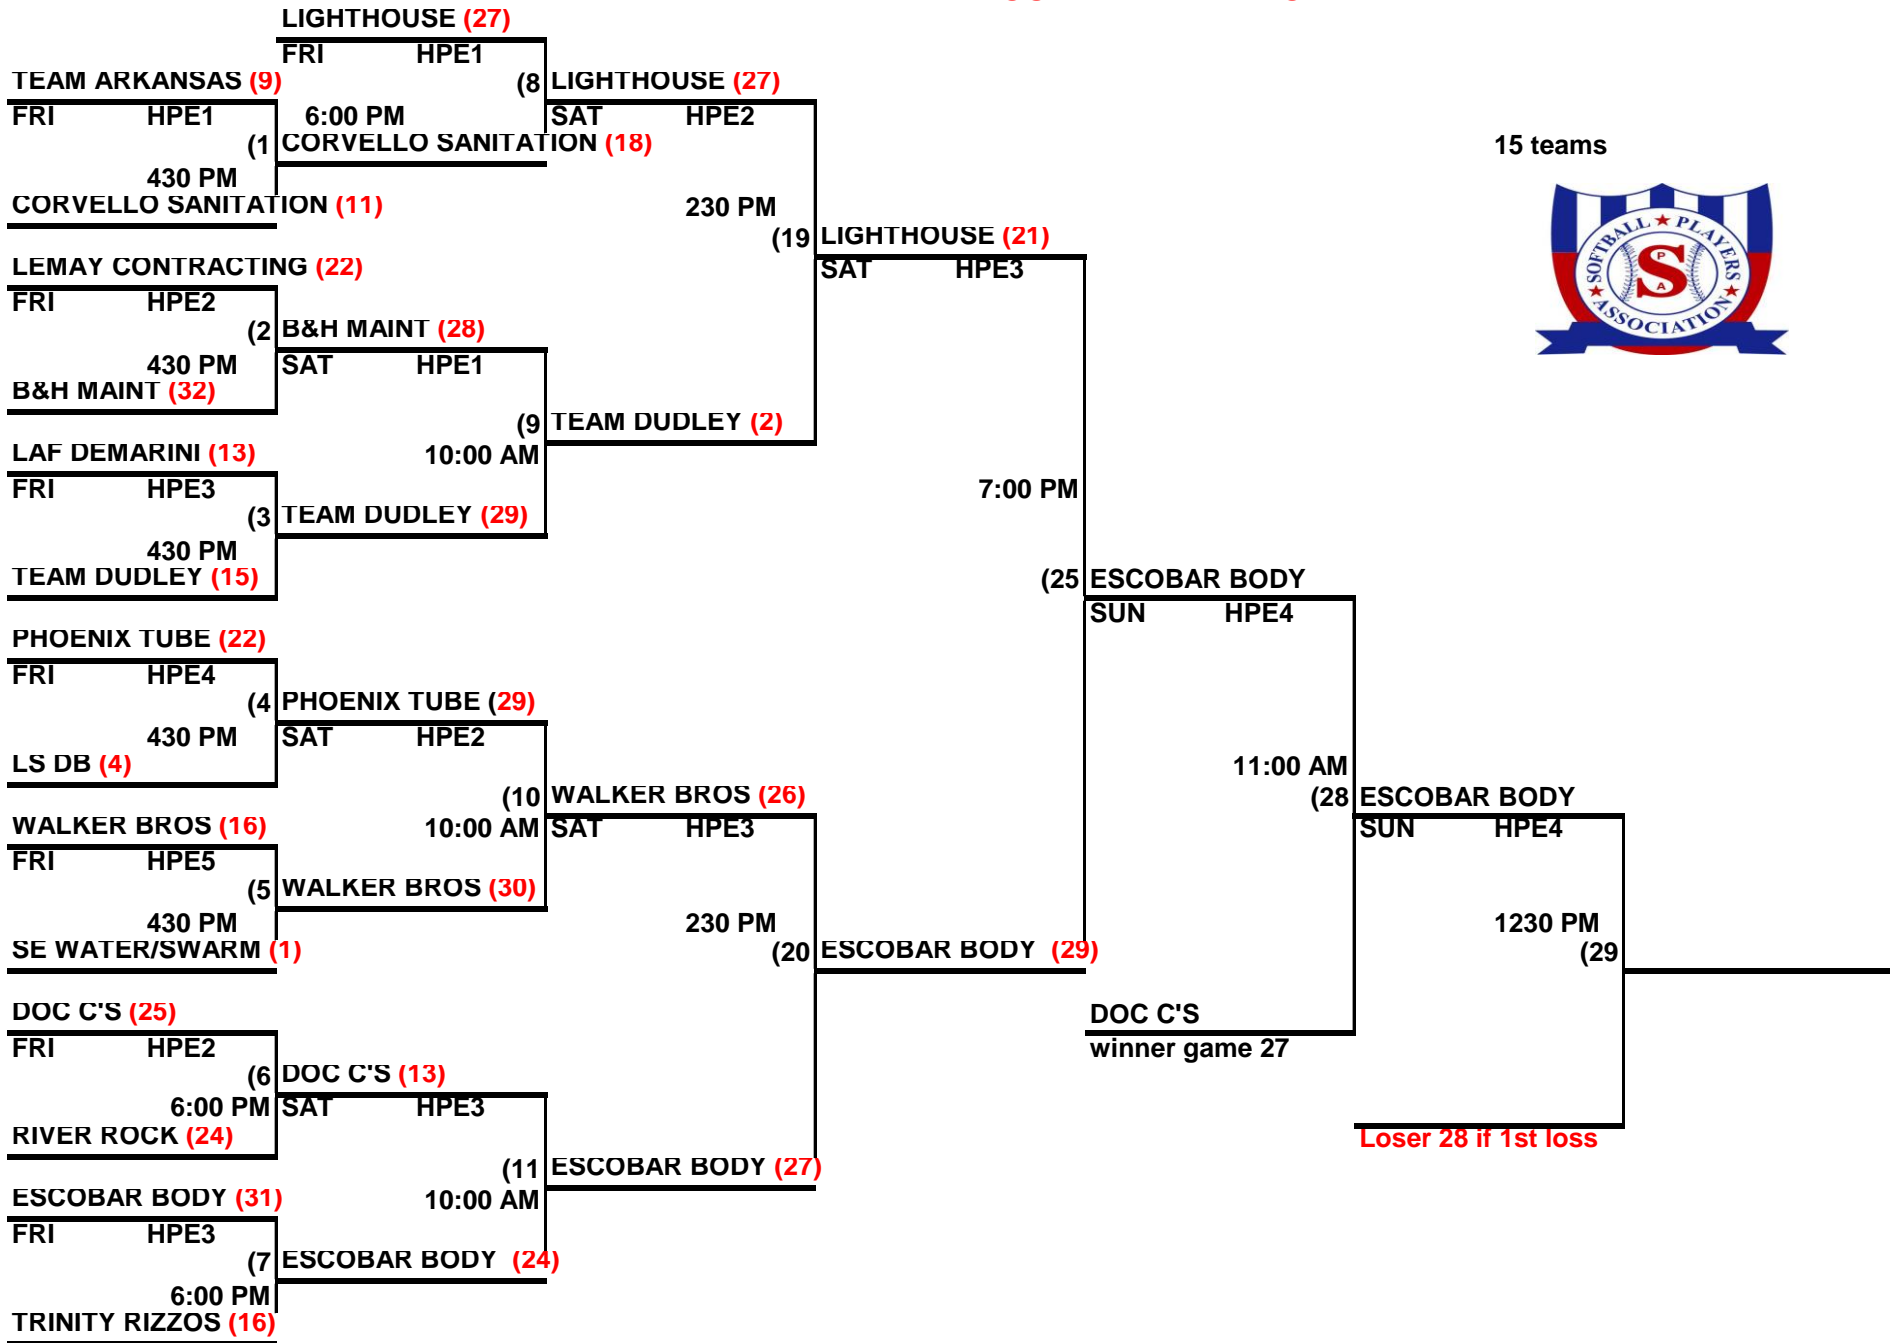

**2018 SPA
MEN'S NATIONAL
50 MAJOR
DOUBLE ELIMINATION**

15 teams

LOSER'S BRACKET